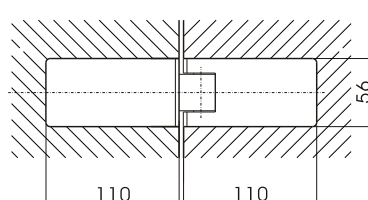

packed and sold by piece
supplied with gaskets and wall fixings

available finishes:
C - bright chrome
SN - satin nickel

183R-180-C
glass to glass hinge 180°

183SS series shower door hinges

- MATERIAL : 316 stainless steel
- GLASS : 8mm to 12mm flat tempered glass
- FUNCTION : Self-closes to 0° when within 30° open position
Swings 90° in and 90° out
- LOADING : use 2 hinges for maximum loading of 45kgs
use 3 hinges for maximum loading of 60kgs
- GASKETS : 1mm / 2mm thick
- PACKING : Packed and sold by piece, with gaskets and wall fixings.
- MODELS : 183SS- Glass to Wall Hinge
- FINISHES : -S satin
-P polished

183SS
glass to wall hinge

Shower Door Hinges

996 series glass door hinges

- MATERIAL :** Forged Brass
GLASS : 8mm to 10mm flat tempered glass
FUNCTION : Self-closes to 0° when within 30° open position
 Swings 90° in and 90° out
LOADING : Use 2 hinges for maximum loading of 40kgs
PACKING : Packed and sold by piece, with gaskets and wall fixings
MODELS : 996- Glass to Wall Hinge
 996L- Glass to Wall Hinge, Offset Backplate
 996-180- Glass to Glass Hinge, 180°
FINISHES : -C bright chrome
 -SN satin nickel

996L-C

996-180-C

996-C
glass to wall hinge

740 adjustable shower door hinges

- MATERIAL :** Forged Brass
- GLASS :** 8mm to 12mm flat tempered glass
- FUNCTION :** Self-closes to 0° when within 30° open position
Swings 90° in and 90° out
Adjustable closing angle
- LOADING :** Use 2 hinges for maximum loading of 40kgs
- GASKETS :** 1mm / 2mm thick
- PACKING :** Packed and sold by piece, with gaskets and wall fixings
- MODELS :** 740- Glass to Wall Hinge
740-180- Glass to Glass Hinge, 180°
- FINISHES :** -C bright chrome
-SN satin nickel