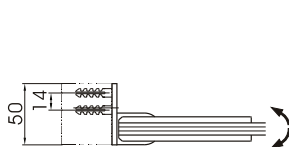

packed and sold by piece
supplied with gaskets and wall fixings

available finishes:
C - bright chrome
SN - satin nickel

183R-180-C
glass to glass hinge 180°

183SS series shower door hinges

- MATERIAL : 316 stainless steel
- GLASS : 8mm to 12mm flat tempered glass
- FUNCTION : Self-closes to 0° when within 30° open position
Swings 90° in and 90° out
- LOADING : use 2 hinges for maximum loading of 45kgs
use 3 hinges for maximum loading of 60kgs
- GASKETS : 1mm / 2mm thick
- PACKING : Packed and sold by piece, with gaskets and wall fixings.
- MODELS : 183SS- Glass to Wall Hinge
- FINISHES : -S satin
-P polished

183SS
glass to wall hinge

Shower Door Hinges

996 series glass door hinges

- MATERIAL :** Forged Brass
GLASS : 8mm to 10mm flat tempered glass
FUNCTION : Self-closes to 0° when within 30° open position
 Swings 90° in and 90° out
LOADING : Use 2 hinges for maximum loading of 40kgs
PACKING : Packed and sold by piece, with gaskets and wall fixings
MODELS : 996- Glass to Wall Hinge
 996L- Glass to Wall Hinge, Offset Backplate
 996-180- Glass to Glass Hinge, 180°
FINISHES : -C bright chrome
 -SN satin nickel

996L-C

996-180-C

996-C
glass to wall hinge

740 adjustable shower door hinges

- MATERIAL :** Forged Brass
- GLASS :** 8mm to 12mm flat tempered glass
- FUNCTION :** Self-closes to 0° when within 30° open position
Swings 90° in and 90° out
Adjustable closing angle
- LOADING :** Use 2 hinges for maximum loading of 40kgs
- GASKETS :** 1mm / 2mm thick
- PACKING :** Packed and sold by piece, with gaskets and wall fixings
- MODELS :** 740- Glass to Wall Hinge
740-180- Glass to Glass Hinge, 180°
- FINISHES :** -C bright chrome
-SN satin nickel