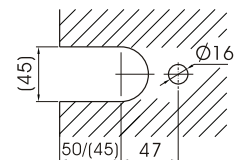

packed and sold by piece
supplied with gaskets and wall fixings

available finishes:
C - bright chrome
SN - satin nickel

183R-180-C
glass to glass hinge 180°

183SS series shower door hinges

- MATERIAL : 316 stainless steel
- GLASS : 8mm to 12mm flat tempered glass
- FUNCTION : Self-closes to 0° when within 30° open position
Swings 90° in and 90° out
- LOADING : use 2 hinges for maximum loading of 45kgs
use 3 hinges for maximum loading of 60kgs
- GASKETS : 1mm / 2mm thick
- PACKING : Packed and sold by piece, with gaskets and wall fixings.
- MODELS : 183SS- Glass to Wall Hinge
- FINISHES : -S satin
-P polished

183SS
glass to wall hinge

Shower Door Hinges

996 series glass door hinges

- MATERIAL :** Forged Brass
GLASS : 8mm to 10mm flat tempered glass
FUNCTION : Self-closes to 0° when within 30° open position
 Swings 90° in and 90° out
LOADING : Use 2 hinges for maximum loading of 40kgs
PACKING : Packed and sold by piece, with gaskets and wall fixings
MODELS : 996- Glass to Wall Hinge
 996L- Glass to Wall Hinge, Offset Backplate
 996-180- Glass to Glass Hinge, 180°
FINISHES : -C bright chrome
 -SN satin nickel

996L-C

996-180-C

996-C
glass to wall hinge

740 adjustable shower door hinges

- MATERIAL :** Forged Brass
- GLASS :** 8mm to 12mm flat tempered glass
- FUNCTION :** Self-closes to 0° when within 30° open position
Swings 90° in and 90° out
Adjustable closing angle
- LOADING :** Use 2 hinges for maximum loading of 40kgs
- GASKETS :** 1mm / 2mm thick
- PACKING :** Packed and sold by piece, with gaskets and wall fixings
- MODELS :** 740- Glass to Wall Hinge
740-180- Glass to Glass Hinge, 180°
- FINISHES :** -C bright chrome
-SN satin nickel