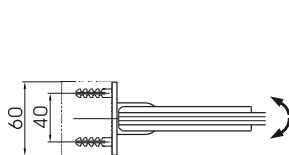

packed and sold by piece
supplied with gaskets and wall fixings

available finishes:
C - bright chrome
SN - satin nickel

183R-180-C
glass to glass hinge 180°

183SS series shower door hinges

- MATERIAL : 316 stainless steel
- GLASS : 8mm to 12mm flat tempered glass
- FUNCTION : Self-closes to 0° when within 30° open position
Swings 90° in and 90° out
- LOADING : use 2 hinges for maximum loading of 45kgs
use 3 hinges for maximum loading of 60kgs
- GASKETS : 1mm / 2mm thick
- PACKING : Packed and sold by piece, with gaskets and wall fixings.
- MODELS : 183SS- Glass to Wall Hinge
- FINISHES : -S satin
-P polished

183SS
glass to wall hinge

Shower Door Hinges

996 series glass door hinges

- MATERIAL :** Forged Brass
GLASS : 8mm to 10mm flat tempered glass
FUNCTION : Self-closes to 0° when within 30° open position
 Swings 90° in and 90° out
LOADING : Use 2 hinges for maximum loading of 40kgs
PACKING : Packed and sold by piece, with gaskets and wall fixings
MODELS : 996- Glass to Wall Hinge
 996L- Glass to Wall Hinge, Offset Backplate
 996-180- Glass to Glass Hinge, 180°
FINISHES : -C bright chrome
 -SN satin nickel

996L-C

996-180-C

996-C
glass to wall hinge

740 adjustable shower door hinges

- MATERIAL :** Forged Brass
- GLASS :** 8mm to 12mm flat tempered glass
- FUNCTION :** Self-closes to 0° when within 30° open position
Swings 90° in and 90° out
Adjustable closing angle
- LOADING :** Use 2 hinges for maximum loading of 40kgs
- GASKETS :** 1mm / 2mm thick
- PACKING :** Packed and sold by piece, with gaskets and wall fixings
- MODELS :** 740- Glass to Wall Hinge
740-180- Glass to Glass Hinge, 180°
- FINISHES :** -C bright chrome
-SN satin nickel