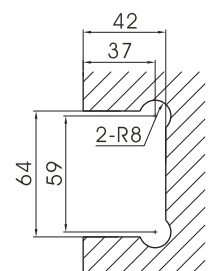

Shower Door Hinges

183R series shower door hinges

183R-C
glass to wall hinge

made of forged brass
fits 8mm to 12mm flat tempered glass
self closing to 0° when within 30° open position
door swings 90° in and 90° out
use 2 hinges for maximum loading of 40kg;
use 3 hinges for maximum loading of 55kg;
1mm / 2mm thick gaskets available
glass cutout required

packed and sold by piece
supplied with gaskets and wall fixings

available finishes:
C - bright chrome
SN - satin nickel

183R-180-C
glass to glass hinge 180°

183SS series shower door hinges

- MATERIAL : 316 stainless steel
- GLASS : 8mm to 12mm flat tempered glass
- FUNCTION : Self-closes to 0° when within 30° open position
Swings 90° in and 90° out
- LOADING : use 2 hinges for maximum loading of 45kgs
use 3 hinges for maximum loading of 60kgs
- GASKETS : 1mm / 2mm thick
- PACKING : Packed and sold by piece, with gaskets and wall fixings.
- MODELS : 183SS- Glass to Wall Hinge
- FINISHES : -S satin
-P polished

183SS
glass to wall hinge

Shower Door Hinges

996 series glass door hinges

- MATERIAL :** Forged Brass
GLASS : 8mm to 10mm flat tempered glass
FUNCTION : Self-closes to 0° when within 30° open position
 Swings 90° in and 90° out
LOADING : Use 2 hinges for maximum loading of 40kgs
PACKING : Packed and sold by piece, with gaskets and wall fixings
MODELS : 996- Glass to Wall Hinge
 996L- Glass to Wall Hinge, Offset Backplate
 996-180- Glass to Glass Hinge, 180°
FINISHES : -C bright chrome
 -SN satin nickel