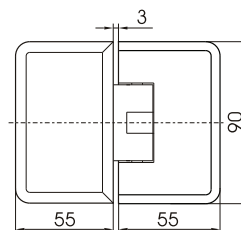

packed and sold by piece
supplied with gaskets and wall fixings

available finishes:
C - bright chrome
SN - satin nickel

183R-180-C
glass to glass hinge 180°

183SS series shower door hinges

- MATERIAL : 316 stainless steel
- GLASS : 8mm to 12mm flat tempered glass
- FUNCTION : Self-closes to 0° when within 30° open position
Swings 90° in and 90° out
- LOADING : use 2 hinges for maximum loading of 45kgs
use 3 hinges for maximum loading of 60kgs
- GASKETS : 1mm / 2mm thick
- PACKING : Packed and sold by piece, with gaskets and wall fixings.
- MODELS : 183SS- Glass to Wall Hinge
- FINISHES : -S satin
-P polished

183SS
glass to wall hinge

Shower Door Hinges

996 series glass door hinges

- MATERIAL :** Forged Brass
GLASS : 8mm to 10mm flat tempered glass
FUNCTION : Self-closes to 0° when within 30° open position
 Swings 90° in and 90° out
LOADING : Use 2 hinges for maximum loading of 40kgs
PACKING : Packed and sold by piece, with gaskets and wall fixings
MODELS : 996- Glass to Wall Hinge
 996L- Glass to Wall Hinge, Offset Backplate
 996-180- Glass to Glass Hinge, 180°
FINISHES : -C bright chrome
 -SN satin nickel

996L-C

996-180-C

996-C
glass to wall hinge

740 adjustable shower door hinges

- MATERIAL :** Forged Brass
- GLASS :** 8mm to 12mm flat tempered glass
- FUNCTION :** Self-closes to 0° when within 30° open position
Swings 90° in and 90° out
Adjustable closing angle
- LOADING :** Use 2 hinges for maximum loading of 40kgs
- GASKETS :** 1mm / 2mm thick
- PACKING :** Packed and sold by piece, with gaskets and wall fixings
- MODELS :** 740- Glass to Wall Hinge
740-180- Glass to Glass Hinge, 180°
- FINISHES :** -C bright chrome
-SN satin nickel

740-C
glass to wall hinge

740-180-C

938

glass door hinges

made of forged brass
fits 8mm to 10mm flat tempered glass
door swings 90° in
use 2 hinges for maximum loading of 30kgs
glass cutout required

packed and sold by piece
supplied with gaskets and wall fittings