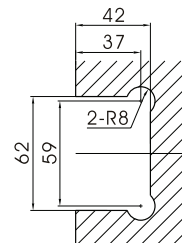

Shower Door Hinges

183R series shower door hinges

183R-C
glass to wall hinge

made of forged brass
fits 8mm to 12mm flat tempered glass
self closing to 0° when within 30° open position
door swings 90° in and 90° out
use 2 hinges for maximum loading of 40kg;
use 3 hinges for maximum loading of 55kg;
1mm / 2mm thick gaskets available
glass cutout required

packed and sold by piece
supplied with gaskets and wall fixings

available finishes:
C - bright chrome
SN - satin nickel

183R-180-C
glass to glass hinge 180°

183SS series shower door hinges

- MATERIAL : 316 stainless steel
- GLASS : 8mm to 12mm flat tempered glass
- FUNCTION : Self-closes to 0° when within 30° open position
Swings 90° in and 90° out
- LOADING : use 2 hinges for maximum loading of 45kgs
use 3 hinges for maximum loading of 60kgs
- GASKETS : 1mm / 2mm thick
- PACKING : Packed and sold by piece, with gaskets and wall fixings.
- MODELS : 183SS- Glass to Wall Hinge
- FINISHES : -S satin
-P polished

183SS
glass to wall hinge

Shower Door Hinges

996 series glass door hinges

- MATERIAL :** Forged Brass
GLASS : 8mm to 10mm flat tempered glass
FUNCTION : Self-closes to 0° when within 30° open position
 Swings 90° in and 90° out
LOADING : Use 2 hinges for maximum loading of 40kgs
PACKING : Packed and sold by piece, with gaskets and wall fixings
MODELS : 996- Glass to Wall Hinge
 996L- Glass to Wall Hinge, Offset Backplate
 996-180- Glass to Glass Hinge, 180°
FINISHES : -C bright chrome
 -SN satin nickel