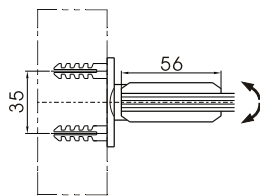

packed and sold by piece
supplied with gaskets and wall fixings

available finishes:
C - bright chrome
SN - satin nickel

183R-180-C
glass to glass hinge 180°

183SS series shower door hinges

- MATERIAL : 316 stainless steel
- GLASS : 8mm to 12mm flat tempered glass
- FUNCTION : Self-closes to 0° when within 30° open position
Swings 90° in and 90° out
- LOADING : use 2 hinges for maximum loading of 45kgs
use 3 hinges for maximum loading of 60kgs
- GASKETS : 1mm / 2mm thick
- PACKING : Packed and sold by piece, with gaskets and wall fixings.
- MODELS : 183SS- Glass to Wall Hinge
- FINISHES : -S satin
-P polished

183SS
glass to wall hinge

Shower Door Hinges

996 series glass door hinges

- MATERIAL :** Forged Brass
GLASS : 8mm to 10mm flat tempered glass
FUNCTION : Self-closes to 0° when within 30° open position
 Swings 90° in and 90° out
LOADING : Use 2 hinges for maximum loading of 40kgs
PACKING : Packed and sold by piece, with gaskets and wall fixings
MODELS : 996- Glass to Wall Hinge
 996L- Glass to Wall Hinge, Offset Backplate
 996-180- Glass to Glass Hinge, 180°
FINISHES : -C bright chrome
 -SN satin nickel

996L-C

996-180-C

996-C
glass to wall hinge

740 adjustable shower door hinges

- MATERIAL :** Forged Brass
- GLASS :** 8mm to 12mm flat tempered glass
- FUNCTION :** Self-closes to 0° when within 30° open position
Swings 90° in and 90° out
Adjustable closing angle
- LOADING :** Use 2 hinges for maximum loading of 40kgs
- GASKETS :** 1mm / 2mm thick
- PACKING :** Packed and sold by piece, with gaskets and wall fixings
- MODELS :** 740- Glass to Wall Hinge
740-180- Glass to Glass Hinge, 180°
- FINISHES :** -C bright chrome
-SN satin nickel

740-C
glass to wall hinge

740-180-C

938

glass door hinges

made of forged brass
fits 8mm to 10mm flat tempered glass
door swings 90° in
use 2 hinges for maximum loading of 30kgs
glass cutout required

packed and sold by piece
supplied with gaskets and wall fittings