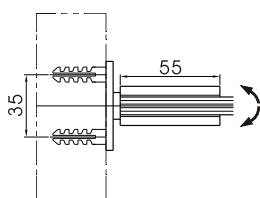

Shower Door Hinges

183R series shower door hinges

183R-C
glass to wall hinge

made of forged brass
fits 8mm to 12mm flat tempered glass
self closing to 0° when within 30° open position
door swings 90° in and 90° out
use 2 hinges for maximum loading of 40kg;
use 3 hinges for maximum loading of 55kg;
1mm / 2mm thick gaskets available
glass cutout required

packed and sold by piece
supplied with gaskets and wall fixings

available finishes:
C - bright chrome
SN - satin nickel

183R-180-C
glass to glass hinge 180°

183SS series shower door hinges

- MATERIAL : 316 stainless steel
- GLASS : 8mm to 12mm flat tempered glass
- FUNCTION : Self-closes to 0° when within 30° open position
Swings 90° in and 90° out
- LOADING : use 2 hinges for maximum loading of 45kgs
use 3 hinges for maximum loading of 60kgs
- GASKETS : 1mm / 2mm thick
- PACKING : Packed and sold by piece, with gaskets and wall fixings.
- MODELS : 183SS- Glass to Wall Hinge
- FINISHES : -S satin
-P polished

183SS
glass to wall hinge

Shower Door Hinges

996 series glass door hinges

- MATERIAL :** Forged Brass
GLASS : 8mm to 10mm flat tempered glass
FUNCTION : Self-closes to 0° when within 30° open position
 Swings 90° in and 90° out
LOADING : Use 2 hinges for maximum loading of 40kgs
PACKING : Packed and sold by piece, with gaskets and wall fixings
MODELS : 996- Glass to Wall Hinge
 996L- Glass to Wall Hinge, Offset Backplate
 996-180- Glass to Glass Hinge, 180°
FINISHES : -C bright chrome
 -SN satin nickel