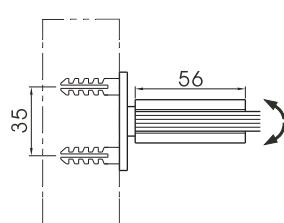

Shower Door Hinges

183R series shower door hinges

183R-C
glass to wall hinge

made of forged brass
fits 8mm to 12mm flat tempered glass
self closing to 0° when within 30° open position
door swings 90° in and 90° out
use 2 hinges for maximum loading of 40kg;
use 3 hinges for maximum loading of 55kg;
1mm / 2mm thick gaskets available
glass cutout required

packed and sold by piece
supplied with gaskets and wall fixings

available finishes:
C - bright chrome
SN - satin nickel

183R-180-C
glass to glass hinge 180°

183SS series shower door hinges

- MATERIAL : 316 stainless steel
- GLASS : 8mm to 12mm flat tempered glass
- FUNCTION : Self-closes to 0° when within 30° open position
Swings 90° in and 90° out
- LOADING : use 2 hinges for maximum loading of 45kgs
use 3 hinges for maximum loading of 60kgs
- GASKETS : 1mm / 2mm thick
- PACKING : Packed and sold by piece, with gaskets and wall fixings.
- MODELS : 183SS- Glass to Wall Hinge
- FINISHES : -S satin
-P polished

183SS
glass to wall hinge

Shower Door Hinges

996 series glass door hinges

- MATERIAL :** Forged Brass
GLASS : 8mm to 10mm flat tempered glass
FUNCTION : Self-closes to 0° when within 30° open position
 Swings 90° in and 90° out
LOADING : Use 2 hinges for maximum loading of 40kgs
PACKING : Packed and sold by piece, with gaskets and wall fixings
MODELS : 996- Glass to Wall Hinge
 996L- Glass to Wall Hinge, Offset Backplate
 996-180- Glass to Glass Hinge, 180°
FINISHES : -C bright chrome
 -SN satin nickel