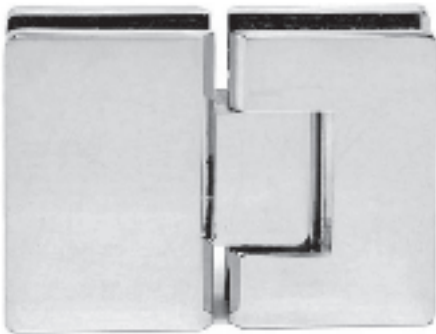

Shower Door Hinges

183R series shower door hinges

183R-C
glass to wall hinge

made of forged brass
fits 8mm to 12mm flat tempered glass
self closing to 0° when within 30° open position
door swings 90° in and 90° out
use 2 hinges for maximum loading of 40kg;
use 3 hinges for maximum loading of 55kg;
1mm / 2mm thick gaskets available
glass cutout required

packed and sold by piece
supplied with gaskets and wall fixings

available finishes:
C - bright chrome
SN - satin nickel

183R-180-C
glass to glass hinge 180°

183SS series shower door hinges

- MATERIAL : 316 stainless steel
- GLASS : 8mm to 12mm flat tempered glass
- FUNCTION : Self-closes to 0° when within 30° open position
Swings 90° in and 90° out
- LOADING : use 2 hinges for maximum loading of 45kgs
use 3 hinges for maximum loading of 60kgs
- GASKETS : 1mm / 2mm thick
- PACKING : Packed and sold by piece, with gaskets and wall fixings.
- MODELS : 183SS- Glass to Wall Hinge
- FINISHES : -S satin
-P polished

183SS
glass to wall hinge

Shower Door Hinges

996 series glass door hinges

- MATERIAL :** Forged Brass
GLASS : 8mm to 10mm flat tempered glass
FUNCTION : Self-closes to 0° when within 30° open position
 Swings 90° in and 90° out
LOADING : Use 2 hinges for maximum loading of 40kgs
PACKING : Packed and sold by piece, with gaskets and wall fixings
MODELS : 996- Glass to Wall Hinge
 996L- Glass to Wall Hinge, Offset Backplate
 996-180- Glass to Glass Hinge, 180°
FINISHES : -C bright chrome
 -SN satin nickel