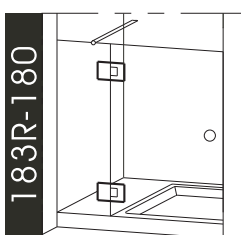

Shower Door Hinges

183R series shower door hinges

183R-C
glass to wall hinge

made of forged brass
fits 8mm to 12mm flat tempered glass
self closing to 0° when within 30° open position
door swings 90° in and 90° out
use 2 hinges for maximum loading of 40kg;
use 3 hinges for maximum loading of 55kg;
1mm / 2mm thick gaskets available
glass cutout required

packed and sold by piece
supplied with gaskets and wall fixings

available finishes:
C - bright chrome
SN - satin nickel

183R-180-C
glass to glass hinge 180°

183SS series shower door hinges

- MATERIAL : 316 stainless steel
- GLASS : 8mm to 12mm flat tempered glass
- FUNCTION : Self-closes to 0° when within 30° open position
Swings 90° in and 90° out
- LOADING : use 2 hinges for maximum loading of 45kgs
use 3 hinges for maximum loading of 60kgs
- GASKETS : 1mm / 2mm thick
- PACKING : Packed and sold by piece, with gaskets and wall fixings.
- MODELS : 183SS- Glass to Wall Hinge
- FINISHES : -S satin
-P polished

183SS
glass to wall hinge

Shower Door Hinges

996 series glass door hinges

- MATERIAL :** Forged Brass
GLASS : 8mm to 10mm flat tempered glass
FUNCTION : Self-closes to 0° when within 30° open position
 Swings 90° in and 90° out
LOADING : Use 2 hinges for maximum loading of 40kgs
PACKING : Packed and sold by piece, with gaskets and wall fixings
MODELS : 996- Glass to Wall Hinge
 996L- Glass to Wall Hinge, Offset Backplate
 996-180- Glass to Glass Hinge, 180°
FINISHES : -C bright chrome
 -SN satin nickel