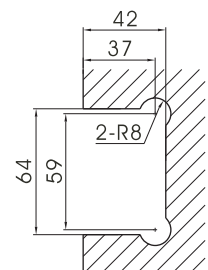

Shower Door Hinges

183R series shower door hinges

183R-C
glass to wall hinge

made of forged brass
fits 8mm to 12mm flat tempered glass
self closing to 0° when within 30° open position
door swings 90° in and 90° out
use 2 hinges for maximum loading of 40kg;
use 3 hinges for maximum loading of 55kg;
1mm / 2mm thick gaskets available
glass cutout required

packed and sold by piece
supplied with gaskets and wall fixings

available finishes:
C - bright chrome
SN - satin nickel

183R-180-C
glass to glass hinge 180°

183SS series shower door hinges

- MATERIAL : 316 stainless steel
- GLASS : 8mm to 12mm flat tempered glass
- FUNCTION : Self-closes to 0° when within 30° open position
Swings 90° in and 90° out
- LOADING : use 2 hinges for maximum loading of 45kgs
use 3 hinges for maximum loading of 60kgs
- GASKETS : 1mm / 2mm thick
- PACKING : Packed and sold by piece, with gaskets and wall fixings.
- MODELS : 183SS- Glass to Wall Hinge
- FINISHES : -S satin
-P polished

183SS
glass to wall hinge

Shower Door Hinges

996 series glass door hinges

- MATERIAL :** Forged Brass
GLASS : 8mm to 10mm flat tempered glass
FUNCTION : Self-closes to 0° when within 30° open position
 Swings 90° in and 90° out
LOADING : Use 2 hinges for maximum loading of 40kgs
PACKING : Packed and sold by piece, with gaskets and wall fixings
MODELS : 996- Glass to Wall Hinge
 996L- Glass to Wall Hinge, Offset Backplate
 996-180- Glass to Glass Hinge, 180°
FINISHES : -C bright chrome
 -SN satin nickel