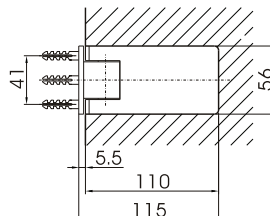

packed and sold by piece
supplied with gaskets and wall fixings

available finishes:
C - bright chrome
SN - satin nickel

183R-180-C
glass to glass hinge 180°

183SS series shower door hinges

- MATERIAL : 316 stainless steel
- GLASS : 8mm to 12mm flat tempered glass
- FUNCTION : Self-closes to 0° when within 30° open position
Swings 90° in and 90° out
- LOADING : use 2 hinges for maximum loading of 45kgs
use 3 hinges for maximum loading of 60kgs
- GASKETS : 1mm / 2mm thick
- PACKING : Packed and sold by piece, with gaskets and wall fixings.
- MODELS : 183SS- Glass to Wall Hinge
- FINISHES : -S satin
-P polished

183SS
glass to wall hinge

Shower Door Hinges

996 series glass door hinges

- MATERIAL :** Forged Brass
GLASS : 8mm to 10mm flat tempered glass
FUNCTION : Self-closes to 0° when within 30° open position
 Swings 90° in and 90° out
LOADING : Use 2 hinges for maximum loading of 40kgs
PACKING : Packed and sold by piece, with gaskets and wall fixings
MODELS : 996- Glass to Wall Hinge
 996L- Glass to Wall Hinge, Offset Backplate
 996-180- Glass to Glass Hinge, 180°
FINISHES : -C bright chrome
 -SN satin nickel

996L-C

996-180-C

996-C
glass to wall hinge

740 adjustable shower door hinges

- MATERIAL :** Forged Brass
- GLASS :** 8mm to 12mm flat tempered glass
- FUNCTION :** Self-closes to 0° when within 30° open position
Swings 90° in and 90° out
Adjustable closing angle
- LOADING :** Use 2 hinges for maximum loading of 40kgs
- GASKETS :** 1mm / 2mm thick
- PACKING :** Packed and sold by piece, with gaskets and wall fixings
- MODELS :** 740- Glass to Wall Hinge
740-180- Glass to Glass Hinge, 180°
- FINISHES :** -C bright chrome
-SN satin nickel