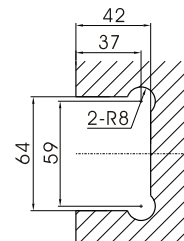

packed and sold by piece
supplied with gaskets and wall fixings

available finishes:
C - bright chrome
SN - satin nickel

183R-180-C
glass to glass hinge 180°

183SS series shower door hinges

- MATERIAL : 316 stainless steel
- GLASS : 8mm to 12mm flat tempered glass
- FUNCTION : Self-closes to 0° when within 30° open position
Swings 90° in and 90° out
- LOADING : use 2 hinges for maximum loading of 45kgs
use 3 hinges for maximum loading of 60kgs
- GASKETS : 1mm / 2mm thick
- PACKING : Packed and sold by piece, with gaskets and wall fixings.
- MODELS : 183SS- Glass to Wall Hinge
- FINISHES : -S satin
-P polished

183SS
glass to wall hinge

Shower Door Hinges

996 series glass door hinges

- MATERIAL :** Forged Brass
GLASS : 8mm to 10mm flat tempered glass
FUNCTION : Self-closes to 0° when within 30° open position
 Swings 90° in and 90° out
LOADING : Use 2 hinges for maximum loading of 40kgs
PACKING : Packed and sold by piece, with gaskets and wall fixings
MODELS : 996- Glass to Wall Hinge
 996L- Glass to Wall Hinge, Offset Backplate
 996-180- Glass to Glass Hinge, 180°
FINISHES : -C bright chrome
 -SN satin nickel

996L-C

996-180-C

996-C
glass to wall hinge

740 adjustable shower door hinges

- MATERIAL :** Forged Brass
- GLASS :** 8mm to 12mm flat tempered glass
- FUNCTION :** Self-closes to 0° when within 30° open position
Swings 90° in and 90° out
Adjustable closing angle
- LOADING :** Use 2 hinges for maximum loading of 40kgs
- GASKETS :** 1mm / 2mm thick
- PACKING :** Packed and sold by piece, with gaskets and wall fixings
- MODELS :** 740- Glass to Wall Hinge
740-180- Glass to Glass Hinge, 180°
- FINISHES :** -C bright chrome
-SN satin nickel

740-C
glass to wall hinge

740-180-C

938

glass door hinges

made of forged brass
fits 8mm to 10mm flat tempered glass
door swings 90° in
use 2 hinges for maximum loading of 30kgs
glass cutout required

packed and sold by piece
supplied with gaskets and wall fittings