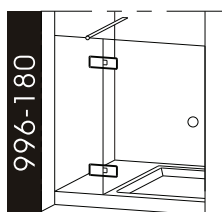

packed and sold by piece
supplied with gaskets and wall fixings

available finishes:
C - bright chrome
SN - satin nickel

183R-180-C
glass to glass hinge 180°

183SS series shower door hinges

- MATERIAL : 316 stainless steel
- GLASS : 8mm to 12mm flat tempered glass
- FUNCTION : Self-closes to 0° when within 30° open position
Swings 90° in and 90° out
- LOADING : use 2 hinges for maximum loading of 45kgs
use 3 hinges for maximum loading of 60kgs
- GASKETS : 1mm / 2mm thick
- PACKING : Packed and sold by piece, with gaskets and wall fixings.
- MODELS : 183SS- Glass to Wall Hinge
- FINISHES : -S satin
-P polished

183SS
glass to wall hinge

Shower Door Hinges

996 series glass door hinges

- MATERIAL :** Forged Brass
GLASS : 8mm to 10mm flat tempered glass
FUNCTION : Self-closes to 0° when within 30° open position
 Swings 90° in and 90° out
LOADING : Use 2 hinges for maximum loading of 40kgs
PACKING : Packed and sold by piece, with gaskets and wall fixings
MODELS : 996- Glass to Wall Hinge
 996L- Glass to Wall Hinge, Offset Backplate
 996-180- Glass to Glass Hinge, 180°
FINISHES : -C bright chrome
 -SN satin nickel

996L-C

996-180-C

996-C
glass to wall hinge

740 adjustable shower door hinges

- MATERIAL :** Forged Brass
- GLASS :** 8mm to 12mm flat tempered glass
- FUNCTION :** Self-closes to 0° when within 30° open position
Swings 90° in and 90° out
Adjustable closing angle
- LOADING :** Use 2 hinges for maximum loading of 40kgs
- GASKETS :** 1mm / 2mm thick
- PACKING :** Packed and sold by piece, with gaskets and wall fixings
- MODELS :** 740- Glass to Wall Hinge
740-180- Glass to Glass Hinge, 180°
- FINISHES :** -C bright chrome
-SN satin nickel