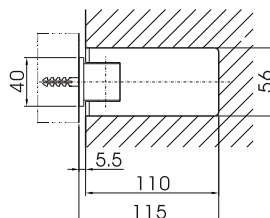

packed and sold by piece
supplied with gaskets and wall fixings

available finishes:
C - bright chrome
SN - satin nickel

183R-180-C
glass to glass hinge 180°

183SS series shower door hinges

- MATERIAL : 316 stainless steel
- GLASS : 8mm to 12mm flat tempered glass
- FUNCTION : Self-closes to 0° when within 30° open position
Swings 90° in and 90° out
- LOADING : use 2 hinges for maximum loading of 45kgs
use 3 hinges for maximum loading of 60kgs
- GASKETS : 1mm / 2mm thick
- PACKING : Packed and sold by piece, with gaskets and wall fixings.
- MODELS : 183SS- Glass to Wall Hinge
- FINISHES : -S satin
-P polished

183SS
glass to wall hinge

Shower Door Hinges

996 series glass door hinges

- MATERIAL :** Forged Brass
GLASS : 8mm to 10mm flat tempered glass
FUNCTION : Self-closes to 0° when within 30° open position
 Swings 90° in and 90° out
LOADING : Use 2 hinges for maximum loading of 40kgs
PACKING : Packed and sold by piece, with gaskets and wall fixings
MODELS : 996- Glass to Wall Hinge
 996L- Glass to Wall Hinge, Offset Backplate
 996-180- Glass to Glass Hinge, 180°
FINISHES : -C bright chrome
 -SN satin nickel

996L-C

996-180-C

996-C
glass to wall hinge

740 adjustable shower door hinges

- MATERIAL :** Forged Brass
- GLASS :** 8mm to 12mm flat tempered glass
- FUNCTION :** Self-closes to 0° when within 30° open position
Swings 90° in and 90° out
Adjustable closing angle
- LOADING :** Use 2 hinges for maximum loading of 40kgs
- GASKETS :** 1mm / 2mm thick
- PACKING :** Packed and sold by piece, with gaskets and wall fixings
- MODELS :** 740- Glass to Wall Hinge
740-180- Glass to Glass Hinge, 180°
- FINISHES :** -C bright chrome
-SN satin nickel