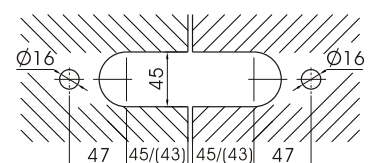

packed and sold by piece
supplied with gaskets and wall fixings

available finishes:
C - bright chrome
SN - satin nickel

183R-180-C
glass to glass hinge 180°

183SS series shower door hinges

- MATERIAL : 316 stainless steel
- GLASS : 8mm to 12mm flat tempered glass
- FUNCTION : Self-closes to 0° when within 30° open position
Swings 90° in and 90° out
- LOADING : use 2 hinges for maximum loading of 45kgs
use 3 hinges for maximum loading of 60kgs
- GASKETS : 1mm / 2mm thick
- PACKING : Packed and sold by piece, with gaskets and wall fixings.
- MODELS : 183SS- Glass to Wall Hinge
- FINISHES : -S satin
-P polished

183SS
glass to wall hinge

Shower Door Hinges

996 series glass door hinges

- MATERIAL :** Forged Brass
GLASS : 8mm to 10mm flat tempered glass
FUNCTION : Self-closes to 0° when within 30° open position
 Swings 90° in and 90° out
LOADING : Use 2 hinges for maximum loading of 40kgs
PACKING : Packed and sold by piece, with gaskets and wall fixings
MODELS : 996- Glass to Wall Hinge
 996L- Glass to Wall Hinge, Offset Backplate
 996-180- Glass to Glass Hinge, 180°
FINISHES : -C bright chrome
 -SN satin nickel

996L-C

996-180-C

996-C
glass to wall hinge

740 adjustable shower door hinges

- MATERIAL :** Forged Brass
- GLASS :** 8mm to 12mm flat tempered glass
- FUNCTION :** Self-closes to 0° when within 30° open position
Swings 90° in and 90° out
Adjustable closing angle
- LOADING :** Use 2 hinges for maximum loading of 40kgs
- GASKETS :** 1mm / 2mm thick
- PACKING :** Packed and sold by piece, with gaskets and wall fixings
- MODELS :** 740- Glass to Wall Hinge
740-180- Glass to Glass Hinge, 180°
- FINISHES :** -C bright chrome
-SN satin nickel