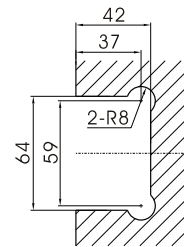

packed and sold by piece
supplied with gaskets and wall fixings

available finishes:
C - bright chrome
SN - satin nickel

183R-180-C
glass to glass hinge 180°

183SS series shower door hinges

- MATERIAL : 316 stainless steel
- GLASS : 8mm to 12mm flat tempered glass
- FUNCTION : Self-closes to 0° when within 30° open position
Swings 90° in and 90° out
- LOADING : use 2 hinges for maximum loading of 45kgs
use 3 hinges for maximum loading of 60kgs
- GASKETS : 1mm / 2mm thick
- PACKING : Packed and sold by piece, with gaskets and wall fixings.
- MODELS : 183SS- Glass to Wall Hinge
- FINISHES : -S satin
-P polished

183SS
glass to wall hinge

Shower Door Hinges

996 series glass door hinges

- MATERIAL :** Forged Brass
GLASS : 8mm to 10mm flat tempered glass
FUNCTION : Self-closes to 0° when within 30° open position
 Swings 90° in and 90° out
LOADING : Use 2 hinges for maximum loading of 40kgs
PACKING : Packed and sold by piece, with gaskets and wall fixings
MODELS : 996- Glass to Wall Hinge
 996L- Glass to Wall Hinge, Offset Backplate
 996-180- Glass to Glass Hinge, 180°
FINISHES : -C bright chrome
 -SN satin nickel

996L-C

996-180-C

996-C
glass to wall hinge

740 adjustable shower door hinges

- MATERIAL :** Forged Brass
- GLASS :** 8mm to 12mm flat tempered glass
- FUNCTION :** Self-closes to 0° when within 30° open position
Swings 90° in and 90° out
Adjustable closing angle
- LOADING :** Use 2 hinges for maximum loading of 40kgs
- GASKETS :** 1mm / 2mm thick
- PACKING :** Packed and sold by piece, with gaskets and wall fixings
- MODELS :** 740- Glass to Wall Hinge
740-180- Glass to Glass Hinge, 180°
- FINISHES :** -C bright chrome
-SN satin nickel

740-C
glass to wall hinge

740-180-C

938

glass door hinges

made of forged brass
fits 8mm to 10mm flat tempered glass
door swings 90° in
use 2 hinges for maximum loading of 30kgs
glass cutout required

packed and sold by piece
supplied with gaskets and wall fittings