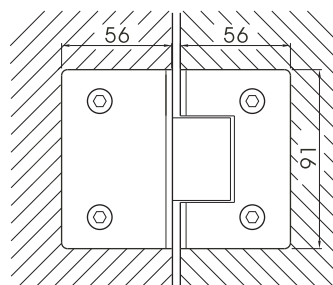

Shower Door Hinges

183R series shower door hinges

183R-C
glass to wall hinge

made of forged brass
fits 8mm to 12mm flat tempered glass
self closing to 0° when within 30° open position
door swings 90° in and 90° out
use 2 hinges for maximum loading of 40kg;
use 3 hinges for maximum loading of 55kg;
1mm / 2mm thick gaskets available
glass cutout required

packed and sold by piece
supplied with gaskets and wall fixings

available finishes:
C - bright chrome
SN - satin nickel

183R-180-C
glass to glass hinge 180°

183SS series shower door hinges

- MATERIAL : 316 stainless steel
- GLASS : 8mm to 12mm flat tempered glass
- FUNCTION : Self-closes to 0° when within 30° open position
Swings 90° in and 90° out
- LOADING : use 2 hinges for maximum loading of 45kgs
use 3 hinges for maximum loading of 60kgs
- GASKETS : 1mm / 2mm thick
- PACKING : Packed and sold by piece, with gaskets and wall fixings.
- MODELS : 183SS- Glass to Wall Hinge
- FINISHES : -S satin
-P polished

183SS
glass to wall hinge

Shower Door Hinges

996 series glass door hinges

- MATERIAL :** Forged Brass
GLASS : 8mm to 10mm flat tempered glass
FUNCTION : Self-closes to 0° when within 30° open position
 Swings 90° in and 90° out
LOADING : Use 2 hinges for maximum loading of 40kgs
PACKING : Packed and sold by piece, with gaskets and wall fixings
MODELS : 996- Glass to Wall Hinge
 996L- Glass to Wall Hinge, Offset Backplate
 996-180- Glass to Glass Hinge, 180°
FINISHES : -C bright chrome
 -SN satin nickel