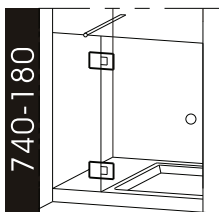

packed and sold by piece
supplied with gaskets and wall fixings

available finishes:
C - bright chrome
SN - satin nickel

183R-180-C
glass to glass hinge 180°

183SS series shower door hinges

- MATERIAL : 316 stainless steel
- GLASS : 8mm to 12mm flat tempered glass
- FUNCTION : Self-closes to 0° when within 30° open position
Swings 90° in and 90° out
- LOADING : use 2 hinges for maximum loading of 45kgs
use 3 hinges for maximum loading of 60kgs
- GASKETS : 1mm / 2mm thick
- PACKING : Packed and sold by piece, with gaskets and wall fixings.
- MODELS : 183SS- Glass to Wall Hinge
- FINISHES : -S satin
-P polished

183SS
glass to wall hinge

Shower Door Hinges

996 series glass door hinges

- MATERIAL :** Forged Brass
GLASS : 8mm to 10mm flat tempered glass
FUNCTION : Self-closes to 0° when within 30° open position
 Swings 90° in and 90° out
LOADING : Use 2 hinges for maximum loading of 40kgs
PACKING : Packed and sold by piece, with gaskets and wall fixings
MODELS : 996- Glass to Wall Hinge
 996L- Glass to Wall Hinge, Offset Backplate
 996-180- Glass to Glass Hinge, 180°
FINISHES : -C bright chrome
 -SN satin nickel

996L-C

996-180-C

996-C
glass to wall hinge

740 adjustable shower door hinges

- MATERIAL :** Forged Brass
- GLASS :** 8mm to 12mm flat tempered glass
- FUNCTION :** Self-closes to 0° when within 30° open position
Swings 90° in and 90° out
Adjustable closing angle
- LOADING :** Use 2 hinges for maximum loading of 40kgs
- GASKETS :** 1mm / 2mm thick
- PACKING :** Packed and sold by piece, with gaskets and wall fixings
- MODELS :** 740- Glass to Wall Hinge
740-180- Glass to Glass Hinge, 180°
- FINISHES :** -C bright chrome
-SN satin nickel

740-C
glass to wall hinge

740-180-C

938

glass door hinges

made of forged brass
fits 8mm to 10mm flat tempered glass
door swings 90° in
use 2 hinges for maximum loading of 30kgs
glass cutout required

packed and sold by piece
supplied with gaskets and wall fittings