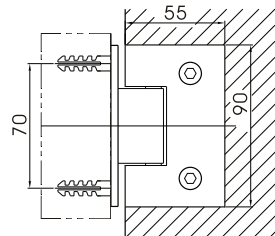

Shower Door Hinges

183R series shower door hinges

183R-C
glass to wall hinge

made of forged brass
fits 8mm to 12mm flat tempered glass
self closing to 0° when within 30° open position
door swings 90° in and 90° out
use 2 hinges for maximum loading of 40kg;
use 3 hinges for maximum loading of 55kg;
1mm / 2mm thick gaskets available
glass cutout required

packed and sold by piece
supplied with gaskets and wall fixings

available finishes:
C - bright chrome
SN - satin nickel

183R-180-C
glass to glass hinge 180°

183SS series shower door hinges

- MATERIAL : 316 stainless steel
- GLASS : 8mm to 12mm flat tempered glass
- FUNCTION : Self-closes to 0° when within 30° open position
Swings 90° in and 90° out
- LOADING : use 2 hinges for maximum loading of 45kgs
use 3 hinges for maximum loading of 60kgs
- GASKETS : 1mm / 2mm thick
- PACKING : Packed and sold by piece, with gaskets and wall fixings.
- MODELS : 183SS- Glass to Wall Hinge
- FINISHES : -S satin
-P polished

183SS
glass to wall hinge

Shower Door Hinges

996 series glass door hinges

- MATERIAL :** Forged Brass
GLASS : 8mm to 10mm flat tempered glass
FUNCTION : Self-closes to 0° when within 30° open position
 Swings 90° in and 90° out
LOADING : Use 2 hinges for maximum loading of 40kgs
PACKING : Packed and sold by piece, with gaskets and wall fixings
MODELS : 996- Glass to Wall Hinge
 996L- Glass to Wall Hinge, Offset Backplate
 996-180- Glass to Glass Hinge, 180°
FINISHES : -C bright chrome
 -SN satin nickel