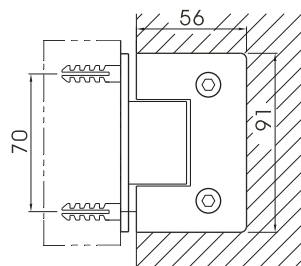

Shower Door Hinges

183R series shower door hinges

183R-C
glass to wall hinge

made of forged brass
fits 8mm to 12mm flat tempered glass
self closing to 0° when within 30° open position
door swings 90° in and 90° out
use 2 hinges for maximum loading of 40kg;
use 3 hinges for maximum loading of 55kg;
1mm / 2mm thick gaskets available
glass cutout required

packed and sold by piece
supplied with gaskets and wall fixings

available finishes:
C - bright chrome
SN - satin nickel

183R-180-C
glass to glass hinge 180°

183SS series shower door hinges

- MATERIAL : 316 stainless steel
- GLASS : 8mm to 12mm flat tempered glass
- FUNCTION : Self-closes to 0° when within 30° open position
Swings 90° in and 90° out
- LOADING : use 2 hinges for maximum loading of 45kgs
use 3 hinges for maximum loading of 60kgs
- GASKETS : 1mm / 2mm thick
- PACKING : Packed and sold by piece, with gaskets and wall fixings.
- MODELS : 183SS- Glass to Wall Hinge
- FINISHES : -S satin
-P polished

183SS
glass to wall hinge

Shower Door Hinges

996 series glass door hinges

- MATERIAL :** Forged Brass
GLASS : 8mm to 10mm flat tempered glass
FUNCTION : Self-closes to 0° when within 30° open position
 Swings 90° in and 90° out
LOADING : Use 2 hinges for maximum loading of 40kgs
PACKING : Packed and sold by piece, with gaskets and wall fixings
MODELS : 996- Glass to Wall Hinge
 996L- Glass to Wall Hinge, Offset Backplate
 996-180- Glass to Glass Hinge, 180°
FINISHES : -C bright chrome
 -SN satin nickel