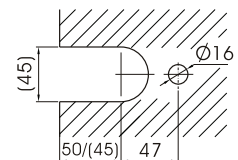

packed and sold by piece
supplied with gaskets and wall fixings

available finishes:
C - bright chrome
SN - satin nickel

183R-180-C
glass to glass hinge 180°

183SS series shower door hinges

- MATERIAL : 316 stainless steel
- GLASS : 8mm to 12mm flat tempered glass
- FUNCTION : Self-closes to 0° when within 30° open position
Swings 90° in and 90° out
- LOADING : use 2 hinges for maximum loading of 45kgs
use 3 hinges for maximum loading of 60kgs
- GASKETS : 1mm / 2mm thick
- PACKING : Packed and sold by piece, with gaskets and wall fixings.
- MODELS : 183SS- Glass to Wall Hinge
- FINISHES : -S satin
-P polished

183SS
glass to wall hinge

Shower Door Hinges

996 series glass door hinges

- MATERIAL :** Forged Brass
GLASS : 8mm to 10mm flat tempered glass
FUNCTION : Self-closes to 0° when within 30° open position
 Swings 90° in and 90° out
LOADING : Use 2 hinges for maximum loading of 40kgs
PACKING : Packed and sold by piece, with gaskets and wall fixings
MODELS : 996- Glass to Wall Hinge
 996L- Glass to Wall Hinge, Offset Backplate
 996-180- Glass to Glass Hinge, 180°
FINISHES : -C bright chrome
 -SN satin nickel

996L-C

996-180-C

996-C
glass to wall hinge

740 adjustable shower door hinges

- MATERIAL :** Forged Brass
- GLASS :** 8mm to 12mm flat tempered glass
- FUNCTION :** Self-closes to 0° when within 30° open position
Swings 90° in and 90° out
Adjustable closing angle
- LOADING :** Use 2 hinges for maximum loading of 40kgs
- GASKETS :** 1mm / 2mm thick
- PACKING :** Packed and sold by piece, with gaskets and wall fixings
- MODELS :** 740- Glass to Wall Hinge
740-180- Glass to Glass Hinge, 180°
- FINISHES :** -C bright chrome
-SN satin nickel