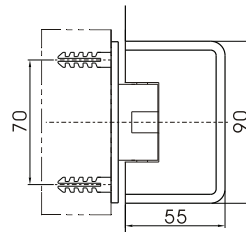

packed and sold by piece
supplied with gaskets and wall fixings

available finishes:
C - bright chrome
SN - satin nickel

183R-180-C
glass to glass hinge 180°

183SS series shower door hinges

- MATERIAL : 316 stainless steel
- GLASS : 8mm to 12mm flat tempered glass
- FUNCTION : Self-closes to 0° when within 30° open position
Swings 90° in and 90° out
- LOADING : use 2 hinges for maximum loading of 45kgs
use 3 hinges for maximum loading of 60kgs
- GASKETS : 1mm / 2mm thick
- PACKING : Packed and sold by piece, with gaskets and wall fixings.
- MODELS : 183SS- Glass to Wall Hinge
- FINISHES : -S satin
-P polished

183SS
glass to wall hinge

Shower Door Hinges

996 series glass door hinges

- MATERIAL :** Forged Brass
GLASS : 8mm to 10mm flat tempered glass
FUNCTION : Self-closes to 0° when within 30° open position
 Swings 90° in and 90° out
LOADING : Use 2 hinges for maximum loading of 40kgs
PACKING : Packed and sold by piece, with gaskets and wall fixings
MODELS : 996- Glass to Wall Hinge
 996L- Glass to Wall Hinge, Offset Backplate
 996-180- Glass to Glass Hinge, 180°
FINISHES : -C bright chrome
 -SN satin nickel

996L-C

996-180-C

996-C
glass to wall hinge

740 adjustable shower door hinges

- MATERIAL :** Forged Brass
- GLASS :** 8mm to 12mm flat tempered glass
- FUNCTION :** Self-closes to 0° when within 30° open position
Swings 90° in and 90° out
Adjustable closing angle
- LOADING :** Use 2 hinges for maximum loading of 40kgs
- GASKETS :** 1mm / 2mm thick
- PACKING :** Packed and sold by piece, with gaskets and wall fixings
- MODELS :** 740- Glass to Wall Hinge
740-180- Glass to Glass Hinge, 180°
- FINISHES :** -C bright chrome
-SN satin nickel

740-C
glass to wall hinge

740-180-C

938

glass door hinges

made of forged brass
fits 8mm to 10mm flat tempered glass
door swings 90° in
use 2 hinges for maximum loading of 30kgs
glass cutout required

packed and sold by piece
supplied with gaskets and wall fittings