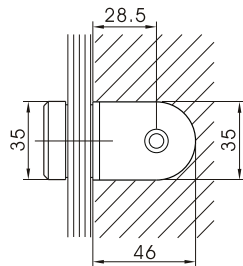

# 957 series glass fixing brackets

**957-WG90-C**  
glass to wall bracket 90°

made of forged brass  
fits 8mm to 12mm flat tempered glass  
2 x 2mm gaskets for 8mm glass  
2 x 1mm gaskets for 10mm & 12mm glass  
glass cutout required

packed and sold by piece  
supplied with gaskets and wall fixings

available finishes:  
C - bright chrome  
SN - satin nickel

**957-WG135-C**  
glass to wall bracket 135°

**957-135-C**  
glass to glass bracket 135°

**957-90-C**  
glass to glass bracket 90°

**957-180-C**  
glass to glass bracket 180°

957-WG90

957-WG135

957-90

957-135

957-180