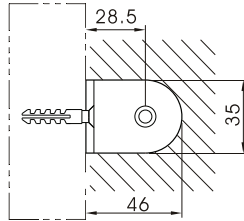

# 957 series glass fixing brackets

**957-WG90-C**  
glass to wall bracket 90°

made of forged brass  
fits 8mm to 12mm flat tempered glass  
2 x 2mm gaskets for 8mm glass  
2 x 1mm gaskets for 10mm & 12mm glass  
glass cutout required

packed and sold by piece  
supplied with gaskets and wall fixings

available finishes:  
C - bright chrome  
SN - satin nickel

**957-WG135-C**  
glass to wall bracket 135°

**957-135-C**  
glass to glass bracket 135°

**957-90-C**  
glass to glass bracket 90°

**957-180-C**  
glass to glass bracket 180°

957-WG90

957-WG135

957-90

957-135

957-180