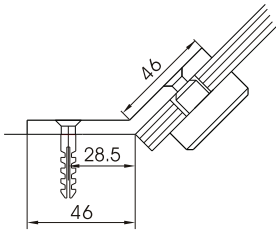

# 957 series glass fixing brackets

**957-WG90-C**  
glass to wall bracket 90°

made of forged brass  
fits 8mm to 12mm flat tempered glass  
2 x 2mm gaskets for 8mm glass  
2 x 1mm gaskets for 10mm & 12mm glass  
glass cutout required

packed and sold by piece  
supplied with gaskets and wall fixings

available finishes:  
C - bright chrome  
SN - satin nickel

**957-WG135-C**  
glass to wall bracket 135°

**957-135-C**  
glass to glass bracket 135°

**957-90-C**  
glass to glass bracket 90°

**957-180-C**  
glass to glass bracket 180°

957-WG90

957-WG135

957-90

957-135

957-180