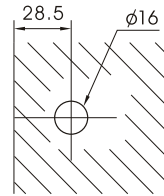

**957-90-C**  
glass to glass bracket 90°

**957-180-C**  
glass to glass bracket 180°

957-WG90

957-WG135

957-90

957-135

957-180