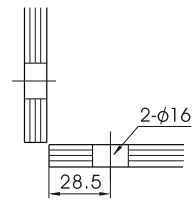

# 957 series glass fixing brackets

**957-WG90-C**  
glass to wall bracket 90°

made of forged brass  
fits 8mm to 12mm flat tempered glass  
2 x 2mm gaskets for 8mm glass  
2 x 1mm gaskets for 10mm & 12mm glass  
glass cutout required

packed and sold by piece  
supplied with gaskets and wall fixings

available finishes:  
C - bright chrome  
SN - satin nickel

**957-WG135-C**  
glass to wall bracket 135°

**957-135-C**  
glass to glass bracket 135°

**957-90-C**  
glass to glass bracket 90°

**957-180-C**  
glass to glass bracket 180°

957-WG90

957-WG135

957-90

957-135

957-180