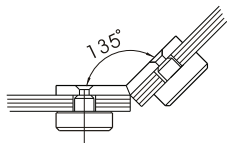

# 957 series glass fixing brackets

**957-WG90-C**  
glass to wall bracket 90°

made of forged brass  
fits 8mm to 12mm flat tempered glass  
2 x 2mm gaskets for 8mm glass  
2 x 1mm gaskets for 10mm & 12mm glass  
glass cutout required

packed and sold by piece  
supplied with gaskets and wall fixings

available finishes:  
C - bright chrome  
SN - satin nickel

**957-WG135-C**  
glass to wall bracket 135°

**957-135-C**  
glass to glass bracket 135°

**957-90-C**  
glass to glass bracket 90°

**957-180-C**  
glass to glass bracket 180°

957-WG90

957-WG135

957-90

957-135

957-180