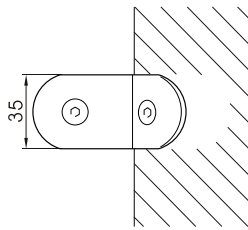

# 957 series glass fixing brackets

**957-WG90-C**  
glass to wall bracket 90°

made of forged brass  
fits 8mm to 12mm flat tempered glass  
2 x 2mm gaskets for 8mm glass  
2 x 1mm gaskets for 10mm & 12mm glass  
glass cutout required

packed and sold by piece  
supplied with gaskets and wall fixings

available finishes:  
C - bright chrome  
SN - satin nickel

**957-WG135-C**  
glass to wall bracket 135°

**957-135-C**  
glass to glass bracket 135°

**957-90-C**  
glass to glass bracket 90°

**957-180-C**  
glass to glass bracket 180°

957-WG90

957-WG135

957-90

957-135

957-180