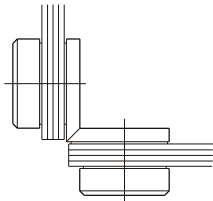

# 957 series glass fixing brackets

**957-WG90-C**  
glass to wall bracket 90°

made of forged brass  
fits 8mm to 12mm flat tempered glass  
2 x 2mm gaskets for 8mm glass  
2 x 1mm gaskets for 10mm & 12mm glass  
glass cutout required

packed and sold by piece  
supplied with gaskets and wall fixings

available finishes:  
C - bright chrome  
SN - satin nickel

**957-WG135-C**  
glass to wall bracket 135°

**957-135-C**  
glass to glass bracket 135°

**957-90-C**  
glass to glass bracket 90°

**957-180-C**  
glass to glass bracket 180°

957-WG90

957-WG135

957-90

957-135

957-180