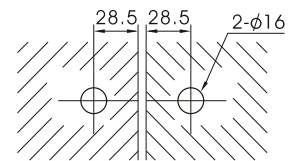

**957-90-C**  
glass to glass bracket 90°

**957-180-C**  
glass to glass bracket 180°

957-WG90

957-WG135

957-90

957-135

957-180