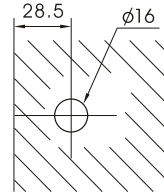

# 957 series glass fixing brackets

**957-WG90-C**  
glass to wall bracket 90°

made of forged brass  
fits 8mm to 12mm flat tempered glass  
2 x 2mm gaskets for 8mm glass  
2 x 1mm gaskets for 10mm & 12mm glass  
glass cutout required

packed and sold by piece  
supplied with gaskets and wall fixings

available finishes:  
C - bright chrome  
SN - satin nickel

**957-WG135-C**  
glass to wall bracket 135°

**957-135-C**  
glass to glass bracket 135°

**957-90-C**  
glass to glass bracket 90°

**957-180-C**  
glass to glass bracket 180°

957-WG90

957-WG135

957-90

957-135

957-180