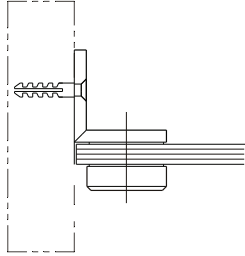

# 957 series glass fixing brackets

**957-WG90-C**  
glass to wall bracket 90°

made of forged brass  
fits 8mm to 12mm flat tempered glass  
2 x 2mm gaskets for 8mm glass  
2 x 1mm gaskets for 10mm & 12mm glass  
glass cutout required

packed and sold by piece  
supplied with gaskets and wall fixings

available finishes:  
C - bright chrome  
SN - satin nickel

**957-WG135-C**  
glass to wall bracket 135°

**957-135-C**  
glass to glass bracket 135°

**957-90-C**  
glass to glass bracket 90°

**957-180-C**  
glass to glass bracket 180°

957-WG90

957-WG135

957-90

957-135

957-180