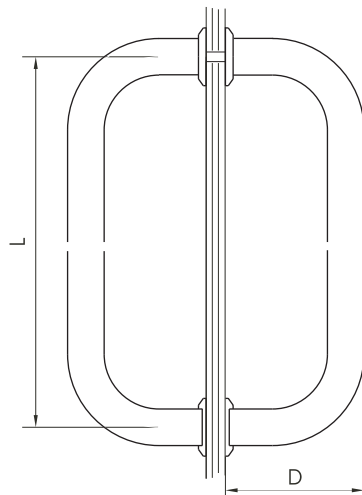

917-1908-C
203' back- to-back

door handles

made of brass, stainless steel, clear acrylic
Ø19mm back-to-back

fits 8mm to 12mm tempered glass

available finishes for brass:

C - bright chrome

SN - satin nickel

917-1908

L = 203mm

D = 60mm - 19mm tube

Distributors of Architectural Ironmongery
to the Shopfitting Glass and Allied Trades

www.prefit-fittings.com

P R E F I T

14 Sovereign Park, Coronation Road
London NW10 7QP
Tel: 020 8961 4777 Fax: 020 8961 4747
Email: sales@prefit-fittings.com
www.prefit-fittings.com