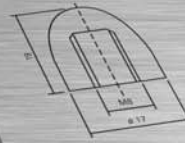

PREFIT

FITTINGS FOR GLASS

glass supports and glass connectors

Article-no.
1653VA

Article name
Cap nut for M8

Article-no.
1654VA

Article name
Cap nut for M8