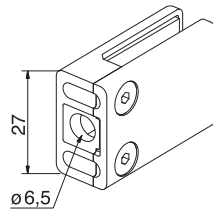

Bar Building System and Head Screw

www.prefit-fittings.com

glass supports and glass connectors

article-no.	finishes	article name	glass thickness	Extras
3000 3001	ZNO, ZN1, ZN5, ZN22, RAL	Clamp fixture "Piccolo" with 2 pcs stainless steel countersink screw M4x10, through hole for fastening $\varnothing 6,5$ mm	4 mm 6 mm	4826VA

article-no.	finishes	article name	glass thickness	Extras
3010 3011	ZNO, ZN1, ZN5, ZN22, RAL	Tube clamp fixture "Piccolo" for $\varnothing 30$ mm. Other round tube diameters available on request. 2 pcs stainless steel countersink screw M4x10, through hole for fastening $\varnothing 6,5$ mm.	4 mm 6 mm	4826VA

glass plate supports and glass connectors

article-no.	finishes	article name	glass thickness	Extras
3020 3021	ZNO, ZN1, ZN5, ZN22, RAL	Clamp fixture "Mikro" with 2 pcs stainless steel countersink screw M4x10, through hole for fastening Ø 6,5 mm	4 mm 6 mm	4826VA

article-no.	finishes	article name	glass thickness	Extras
3030 3031	ZNO, ZN1, ZN5, ZN22, RAL	Tube clamp fixture "Mikro" for Ø 30 mm. Other round tube diameters available on request 2 pcs stainless steel countersink screw M4x10, through hole for fastening Ø 6,5 mm.	4 mm 6 mm	4826VA