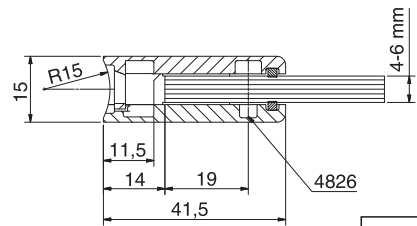

Bar Building System and Head Screw

www.prefit-fittings.com

glass supports and glass connectors

article-no.	finishes	article name	glass thickness	Extras
3000 3001	ZNO, ZN1, ZN5, ZN22, RAL	Clamp fixture "Piccolo" with 2 pcs stainless steel countersink screw M4x10, through hole for fastening $\varnothing 6,5$ mm	4 mm 6 mm	4826VA

article-no.	finishes	article name	glass thickness	Extras
3010 3011	ZNO, ZN1, ZN5, ZN22, RAL	Tube clamp fixture "Piccolo" for $\varnothing 30$ mm. Other round tube diameters available on request. 2 pcs stainless steel countersink screw M4x10, through hole for fastening $\varnothing 6,5$ mm.	4 mm 6 mm	4826VA

glass plate supports and glass connectors

article-no.	finishes	article name	glass thickness	Extras
3020 3021	ZNO, ZN1, ZN5, ZN22, RAL	Clamp fixture "Mikro" with 2 pcs stainless steel countersink screw M4x10, through hole for fastening Ø 6,5 mm	4 mm 6 mm	4826VA

article-no.	finishes	article name	glass thickness	Extras
3030 3031	ZNO, ZN1, ZN5, ZN22, RAL	Tube clamp fixture "Mikro" for Ø 30 mm. Other round tube diameters available on request 2 pcs stainless steel countersink screw M4x10, through hole for fastening Ø 6,5 mm.	4 mm 6 mm	4826VA