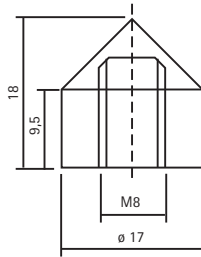

Article-no.	Article name
1655VA	Cap nut for M8