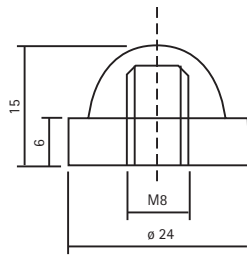

Article-no.	Article name
1657VA	Cap nut for M8