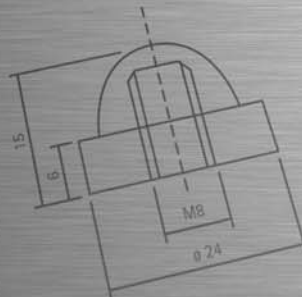

Article-no.
1658VA

Article name
Cap nut for M8

Article-no.
1658VA

Article name
Cap nut for M10

2007

Bar Building System and Head Screw

www.prefit-fittings.com