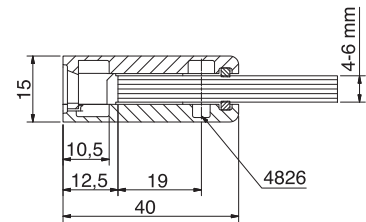

Bar Building System and Head Screw

www.prefit-fittings.com

glass supports and glass connectors

article-no.	finishes	article name	glass thickness	Extras
3000 3001	ZNO, ZN1, ZN5, ZN22, RAL	Clamp fixture "Piccolo" with 2 pcs stainless steel countersink screw M4x10, through hole for fastening $\varnothing 6,5$ mm	4 mm 6 mm	4826VA

article-no.	finishes	article name	glass thickness	Extras
3010 3011	ZNO, ZN1, ZN5, ZN22, RAL	Tube clamp fixture "Piccolo" for $\varnothing 30$ mm. Other round tube diameters available on request. 2 pcs stainless steel countersink screw M4x10, through hole for fastening $\varnothing 6,5$ mm.	4 mm 6 mm	4826VA

glass plate supports and glass connectors

article-no.	finishes	article name	glass thickness	Extras
3020 3021	ZNO, ZN1, ZN5, ZN22, RAL	Clamp fixture "Mikro" with 2 pcs stainless steel countersink screw M4x10, through hole for fastening Ø 6,5 mm	4 mm 6 mm	4826VA

article-no.	finishes	article name	glass thickness	Extras
3030 3031	ZNO, ZN1, ZN5, ZN22, RAL	Tube clamp fixture "Mikro" for Ø 30 mm. Other round tube diameters available on request 2 pcs stainless steel countersink screw M4x10, through hole for fastening Ø 6,5 mm.	4 mm 6 mm	4826VA