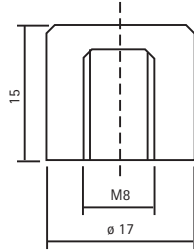

glass supports and glass connectors

Article-no.	Article name
1653VA	Cap nut for M8