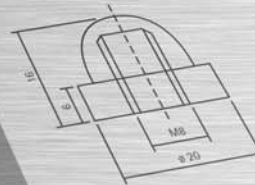

Article-no.
1655VA

Article name
Cap nut for M8

Article-no.
1656VA

Article name
Cap nut for M8