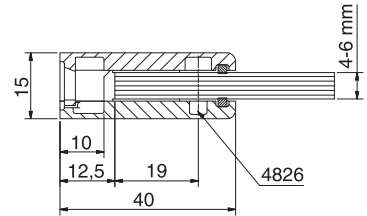

Bar Building System and Head Screw

www.prefit-fittings.com

glass supports and glass connectors

article-no.	finishes	article name	glass thickness	Extras
3000 3001	ZNO, ZN1, ZN5, ZN22, RAL	Clamp fixture "Piccolo" with 2 pcs stainless steel countersink screw M4x10, through hole for fastening $\varnothing 6,5$ mm	4 mm 6 mm	4826VA

article-no.	finishes	article name	glass thickness	Extras
3010 3011	ZNO, ZN1, ZN5, ZN22, RAL	Tube clamp fixture "Piccolo" for $\varnothing 30$ mm. Other round tube diameters available on request. 2 pcs stainless steel countersink screw M4x10, through hole for fastening $\varnothing 6,5$ mm.	4 mm 6 mm	4826VA

glass plate supports and glass connectors

article-no.	finishes	article name	glass thickness	Extras
3020 3021	ZNO, ZN1, ZN5, ZN22, RAL	Clamp fixture "Mikro" with 2 pcs stainless steel countersink screw M4x10, through hole for fastening Ø 6,5 mm	4 mm 6 mm	4826VA

article-no.	finishes	article name	glass thickness	Extras
3030 3031	ZNO, ZN1, ZN5, ZN22, RAL	Tube clamp fixture "Mikro" for Ø 30 mm. Other round tube diameters available on request 2 pcs stainless steel countersink screw M4x10, through hole for fastening Ø 6,5 mm.	4 mm 6 mm	4826VA