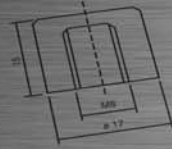

PREFIT

FITTINGS FOR GLASS

glass supports and glass connectors

Article-no.
1653VA

Article name
Cap nut for M8

Article-no.
1654VA

Article name
Cap nut for M8