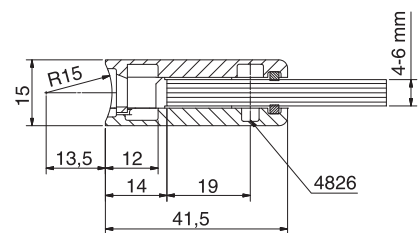

Bar Building System and Head Screw

www.prefit-fittings.com

glass supports and glass connectors

article-no.	finishes	article name	glass thickness	Extras
3000 3001	ZNO, ZN1, ZN5, ZN22, RAL	Clamp fixture "Piccolo" with 2 pcs stainless steel countersink screw M4x10, through hole for fastening $\varnothing 6,5$ mm	4 mm 6 mm	4826VA

article-no.	finishes	article name	glass thickness	Extras
3010 3011	ZNO, ZN1, ZN5, ZN22, RAL	Tube clamp fixture "Piccolo" for $\varnothing 30$ mm. Other round tube diameters available on request. 2 pcs stainless steel countersink screw M4x10, through hole for fastening $\varnothing 6,5$ mm.	4 mm 6 mm	4826VA

glass plate supports and glass connectors

article-no.	finishes	article name	glass thickness	Extras
3020 3021	ZNO, ZN1, ZN5, ZN22, RAL	Clamp fixture "Mikro" with 2 pcs stainless steel countersink screw M4x10, through hole for fastening Ø 6,5 mm	4 mm 6 mm	4826VA

article-no.	finishes	article name	glass thickness	Extras
3030 3031	ZNO, ZN1, ZN5, ZN22, RAL	Tube clamp fixture "Mikro" for Ø 30 mm. Other round tube diameters available on request 2 pcs stainless steel countersink screw M4x10, through hole for fastening Ø 6,5 mm.	4 mm 6 mm	4826VA