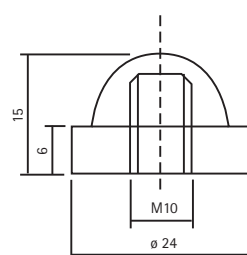

Article-no.	Article name
1658VA	Cap nut for M10