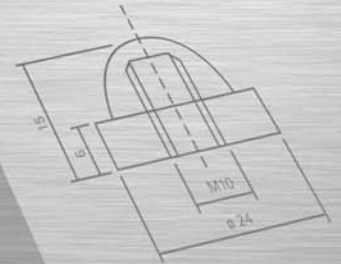

Article-no.
1658VA

Article name
Cap nut for M8

Article-no.
1658VA

Article name
Cap nut for M10

2007

Bar Building System and Head Screw

www.prefit-fittings.com