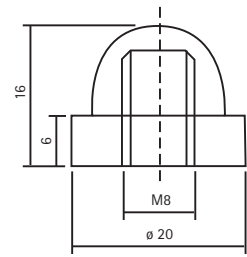

Article-no.	Article name
1656VA	Cap nut for M8