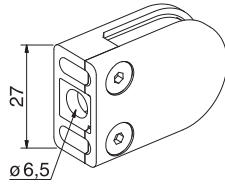

Bar Building System and Head Screw

www.prefit-fittings.com

glass supports and glass connectors

article-no.	finishes	article name	glass thickness	Extras
3000 3001	ZNO, ZN1, ZN5, ZN22, RAL	Clamp fixture "Piccolo" with 2 pcs stainless steel countersink screw M4x10, through hole for fastening $\varnothing 6,5$ mm	4 mm 6 mm	4826VA

article-no.	finishes	article name	glass thickness	Extras
3010 3011	ZNO, ZN1, ZN5, ZN22, RAL	Tube clamp fixture "Piccolo" for $\varnothing 30$ mm. Other round tube diameters available on request. 2 pcs stainless steel countersink screw M4x10, through hole for fastening $\varnothing 6,5$ mm.	4 mm 6 mm	4826VA

glass plate supports and glass connectors

article-no.	finishes	article name	glass thickness	Extras
3020 3021	ZNO, ZN1, ZN5, ZN22, RAL	Clamp fixture "Mikro" with 2 pcs stainless steel countersink screw M4x10, through hole for fastening Ø 6,5 mm	4 mm 6 mm	4826VA

article-no.	finishes	article name	glass thickness	Extras
3030 3031	ZNO, ZN1, ZN5, ZN22, RAL	Tube clamp fixture "Mikro" for Ø 30 mm. Other round tube diameters available on request 2 pcs stainless steel countersink screw M4x10, through hole for fastening Ø 6,5 mm.	4 mm 6 mm	4826VA