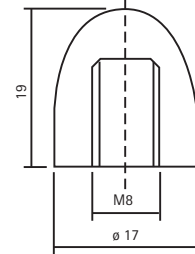

Article-no.	Article name
1654VA	Cap nut for M8