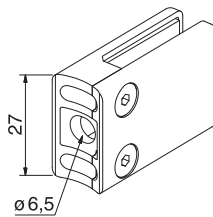

Bar Building System and Head Screw

www.prefit-fittings.com

glass supports and glass connectors

article-no.	finishes	article name	glass thickness	Extras
3000 3001	ZNO, ZN1, ZN5, ZN22, RAL	Clamp fixture "Piccolo" with 2 pcs stainless steel countersink screw M4x10, through hole for fastening $\varnothing 6,5$ mm	4 mm 6 mm	4826VA

article-no.	finishes	article name	glass thickness	Extras
3010 3011	ZNO, ZN1, ZN5, ZN22, RAL	Tube clamp fixture "Piccolo" for $\varnothing 30$ mm. Other round tube diameters available on request. 2 pcs stainless steel countersink screw M4x10, through hole for fastening $\varnothing 6,5$ mm.	4 mm 6 mm	4826VA

glass plate supports and glass connectors

article-no.	finishes	article name	glass thickness	Extras
3020 3021	ZNO, ZN1, ZN5, ZN22, RAL	Clamp fixture "Mikro" with 2 pcs stainless steel countersink screw M4x10, through hole for fastening Ø 6,5 mm	4 mm 6 mm	4826VA

article-no.	finishes	article name	glass thickness	Extras
3030 3031	ZNO, ZN1, ZN5, ZN22, RAL	Tube clamp fixture "Mikro" for Ø 30 mm. Other round tube diameters available on request 2 pcs stainless steel countersink screw M4x10, through hole for fastening Ø 6,5 mm.	4 mm 6 mm	4826VA