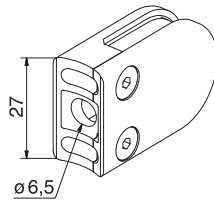

Bar Building System and Head Screw

www.prefit-fittings.com

glass supports and glass connectors

article-no.	finishes	article name	glass thickness	Extras
3000 3001	ZNO, ZN1, ZN5, ZN22, RAL	Clamp fixture "Piccolo" with 2 pcs stainless steel countersink screw M4x10, through hole for fastening $\varnothing 6,5$ mm	4 mm 6 mm	4826VA

article-no.	finishes	article name	glass thickness	Extras
3010 3011	ZNO, ZN1, ZN5, ZN22, RAL	Tube clamp fixture "Piccolo" for $\varnothing 30$ mm. Other round tube diameters available on request. 2 pcs stainless steel countersink screw M4x10, through hole for fastening $\varnothing 6,5$ mm.	4 mm 6 mm	4826VA

glass plate supports and glass connectors

article-no.	finishes	article name	glass thickness	Extras
3020 3021	ZNO, ZN1, ZN5, ZN22, RAL	Clamp fixture "Mikro" with 2 pcs stainless steel countersink screw M4x10, through hole for fastening Ø 6,5 mm	4 mm 6 mm	4826VA

article-no.	finishes	article name	glass thickness	Extras
3030 3031	ZNO, ZN1, ZN5, ZN22, RAL	Tube clamp fixture "Mikro" for Ø 30 mm. Other round tube diameters available on request 2 pcs stainless steel countersink screw M4x10, through hole for fastening Ø 6,5 mm.	4 mm 6 mm	4826VA