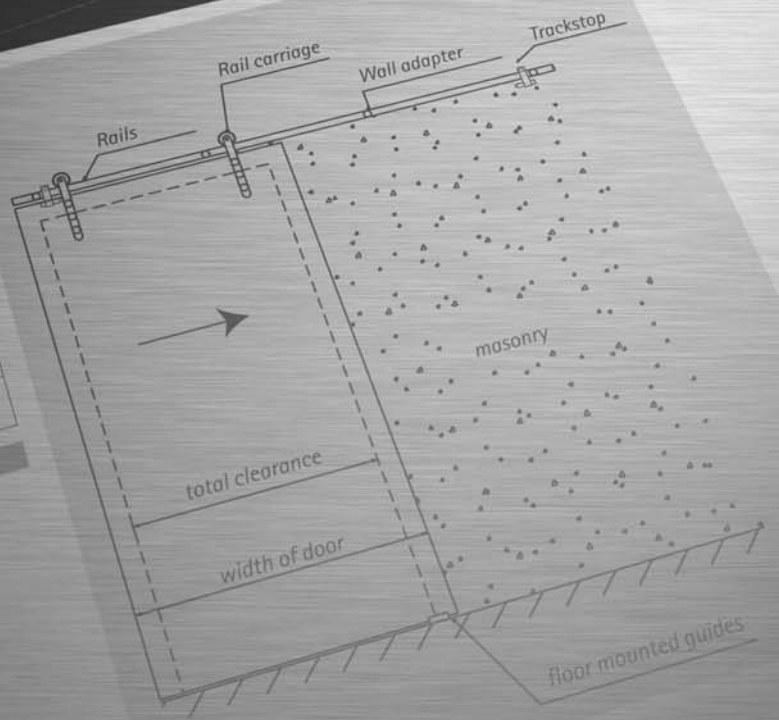

# PREFIT

FITTINGS FOR GLASS

Article-no.	SET23500VA-8 SET23500VA-10
Finishes	VA
Article name	Sliding door rail set (Klassik) for doors 1.0 m in width
Features	Rail length: 2100 mm
Plate thickness	8mm or 10 mm
Extras	-

- 23500VA-8/-10
- Sliding door rail sets comprised of:
- 2 x 23130VA
  - 4 x 23025VA
  - 1 x 23014VA (2100 mm)

2007

Sliding Door Sets - Future

[www.prefit-fittings.com](http://www.prefit-fittings.com)

Article-no.	SET23500VA-8 SET23500VA-10
Finishes	VA
Article name	Sliding door rail set (Klassik) for doors 1,0 m in width
Features	Rail length: 2100 mm
Plate thickness	8mm or 10 mm
Extras	-

23500VA-8/-10

Sliding door rail sets comprised of:

-  2 x 23130VA
-  4 x 23025VA
-  1 x 23014VA (2100 mm)
-  1 x 23060VA-8/-10
-  2 x 23050VA

The glass and the fastening material are not included in the set.