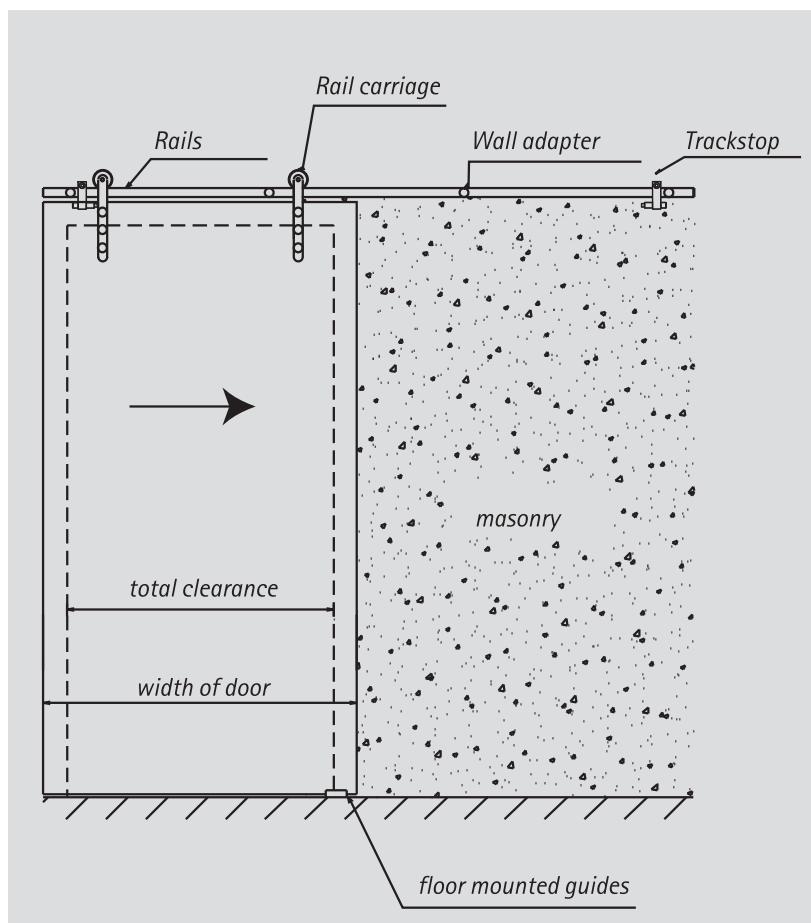

# PREFIT

FITTINGS FOR GLASS

Article-no.	SET23500VA-8 SET23500VA-10
Finishes	VA
Article name	Sliding door rail set (Klassik) for doors 1.0 m in width
Features	Rail length: 2100 mm
Plate thickness	8mm or 10 mm
Extras	-

- 23500VA-8/-10
- Sliding door rail sets comprised of:
- 2 x 23130VA
  - 4 x 23025VA
  - 1 x 23014VA (2100 mm)

2007

Sliding Door Sets - Future

[www.prefit-fittings.com](http://www.prefit-fittings.com)

Article-no.	SET23500VA-8 SET23500VA-10
Finishes	VA
Article name	Sliding door rail set (Klassik) for doors 1,0 m in width
Features	Rail length: 2100 mm
Plate thickness	8mm or 10 mm
Extras	-

23500VA-8/-10

Sliding door rail sets comprised of:

-  2 x 23130VA
-  4 x 23025VA
-  1 x 23014VA (2100 mm)
-  1 x 23060VA-8/-10
-  2 x 23050VA

The glass and the fastening material are not included in the set.