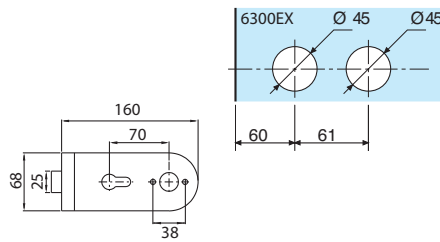

Lumira Horizontal Handle - Access Control

CODE HANDLE Lumira horizontale

V310CHOL.**

References

DIN right lock and CODE HANDLE

Brushed anodised alu. silver

Brushed stainless steel

V310CHOL.12

V310CHOL.15

V310CHOR.**

References

DIN left lock and CODE HANDLE

Brushed anodised alu. silver

Brushed stainless steel

V310CHOR.12

V310CHOR.15