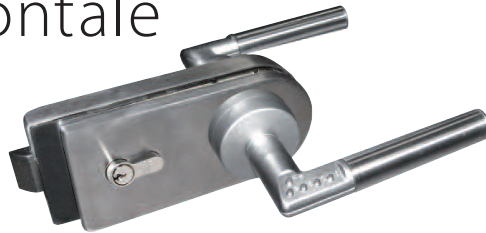

Lumira Horizontal Handle - Access Control

CODE HANDLE Lumira horizontale

V310CHOL.**

References

DIN right lock and CODE HANDLE

Brushed anodised alu. silver

Brushed stainless steel

V310CHOL.12

V310CHOL.15

V310CHOR.**

References

DIN left lock and CODE HANDLE

Brushed anodised alu. silver

Brushed stainless steel

V310CHOR.12

V310CHOR.15