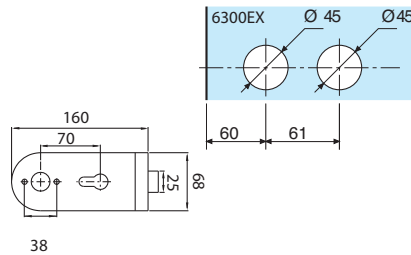

Lumira Horizontal Handle - Access Control

CODE HANDLE Lumira horizontale

V310CHOL.**

References

DIN right lock and CODE HANDLE

Brushed anodised alu. silver

Brushed stainless steel

V310CHOL.12

V310CHOL.15

V310CHOR.**

References

DIN left lock and CODE HANDLE

Brushed anodised alu. silver

Brushed stainless steel

V310CHOR.12

V310CHOR.15