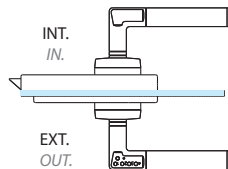

Lumira Horizontal Handle - Access Control

CODE HANDLE Lumira horizontale

V310CHOL.**

References

DIN right lock and CODE HANDLE

Brushed anodised alu. silver

Brushed stainless steel

V310CHOL.12

V310CHOL.15

V310CHOR.**

References

DIN left lock and CODE HANDLE

Brushed anodised alu. silver

Brushed stainless steel

V310CHOR.12

V310CHOR.15