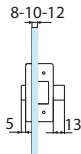

Lumira Horizontal Handle - Access Control

CODE HANDLE Lumira horizontale

V310CHOL.**

References

DIN right lock and CODE HANDLE

Brushed anodised alu. silver

Brushed stainless steel

V310CHOL.12

V310CHOL.15

V310CHOR.**

References

DIN left lock and CODE HANDLE

Brushed anodised alu. silver

Brushed stainless steel

V310CHOR.12

V310CHOR.15