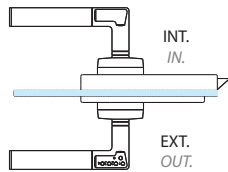

Lumira Horizontal Handle - Access Control

CODE HANDLE Lumira horizontale

V310CHOL.**

References

DIN right lock and CODE HANDLE

Brushed anodised alu. silver

Brushed stainless steel

V310CHOL.12

V310CHOL.15

V310CHOR.**

References

DIN left lock and CODE HANDLE

Brushed anodised alu. silver

Brushed stainless steel

V310CHOR.12

V310CHOR.15