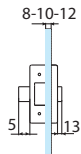

Lumira Horizontal Handle - Access Control

CODE HANDLE Lumira horizontale

V310CHOL.**

References

DIN right lock and CODE HANDLE

Brushed anodised alu. silver

Brushed stainless steel

V310CHOL.12

V310CHOL.15

V310CHOR.**

References

DIN left lock and CODE HANDLE

Brushed anodised alu. silver

Brushed stainless steel

V310CHOR.12

V310CHOR.15