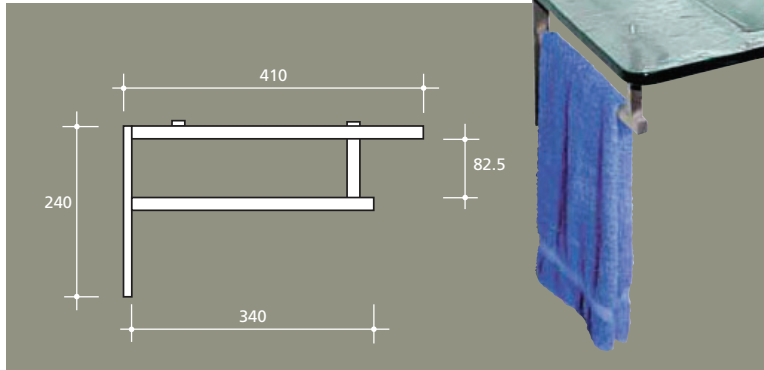

Basin Supports

Stainless steel AISI-304 - Ø 18 **SCBM-AR** ▲

Ref.	Finishes
3015B	A polished set
3015M	A Satin set

SCBM-Q

Ref.	Finish
3010B	A polished set
3010M	A satin set

Stainless steel 15x15.
Easy to install.

Usable for towels.

Stainless steel 15x15 and Ø 12.

SCBM-RQ

Ref.	Finish
3011B	A polished set
3011M	A satin set

SCBM-R Stainless steel 15x15 and Ø 12.

SCBM-R-1 ▲

Ref.	Finish
3012B	Polished
3012M	Satin

Two towel rails.

SCBM-R-2 ▲

Ref.	Finish
3013B	Polished
3013M	Satin

One towel rail.

SCBM-R-3 ▲

Ref.	Finish
3014B	Polished
3014M	Satin

Without towel rail.