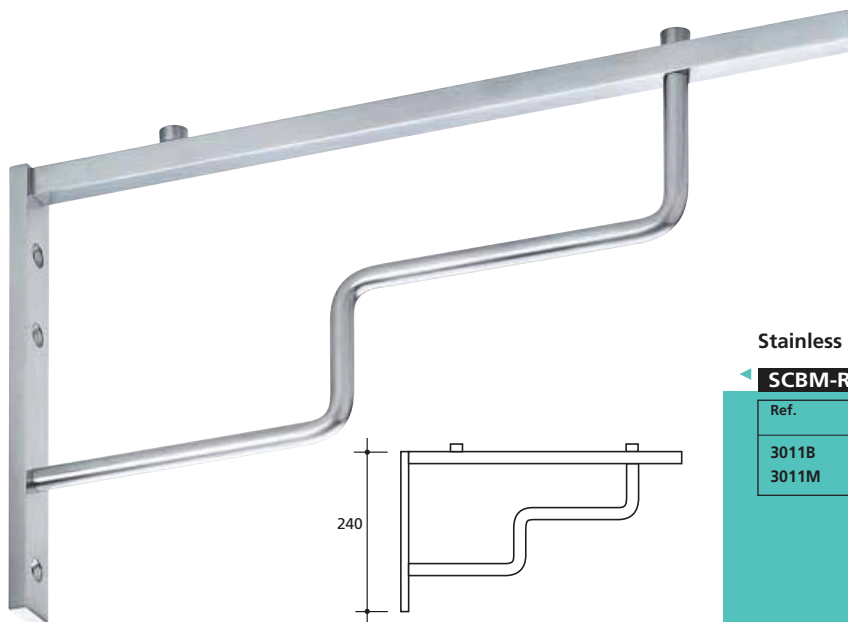

Basin Supports

Stainless steel AISI-304 - Ø 18 **SCBM-AR** ▲

Ref.	Finishes
3015B	A polished set
3015M	A Satin set

SCBM-Q

Ref.	Finish
3010B	A polished set
3010M	A satin set

Stainless steel 15x15.
Easy to install.

Usable for towels.

Stainless steel 15x15 and Ø 12.

SCBM-RQ

Ref.	Finish
3011B	A polished set
3011M	A satin set

SCBM-R Stainless steel 15x15 and Ø 12.

SCBM-R-1 ▲

Ref.	Finish
3012B	Polished
3012M	Satin

Two towel rails.

SCBM-R-2 ▲

Ref.	Finish
3013B	Polished
3013M	Satin

One towel rail.

SCBM-R-3 ▲

Ref.	Finish
3014B	Polished
3014M	Satin

Without towel rail.