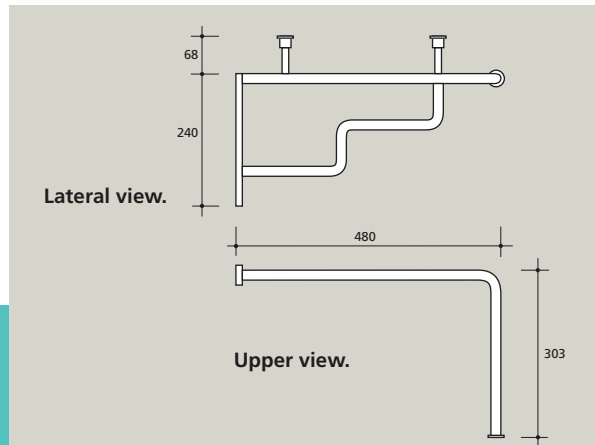

Basin Supports

Stainless steel AISI-304 - Ø 18 **SCBM-AR** ▲

Ref.	Finishes
3015B	A polished set
3015M	A Satin set

SCBM-Q

Ref.	Finish
3010B	A polished set
3010M	A satin set

Stainless steel 15x15.
Easy to install.

Usable for towels.

Stainless steel 15x15 and Ø 12.

SCBM-RQ

Ref.	Finish
3011B	A polished set
3011M	A satin set

SCBM-R Stainless steel 15x15 and Ø 12.

SCBM-R-1 ▲

Ref.	Finish
3012B	Polished
3012M	Satin

Two towel rails.

SCBM-R-2 ▲

Ref.	Finish
3013B	Polished
3013M	Satin

One towel rail.

SCBM-R-3 ▲

Ref.	Finish
3014B	Polished
3014M	Satin

Without towel rail.