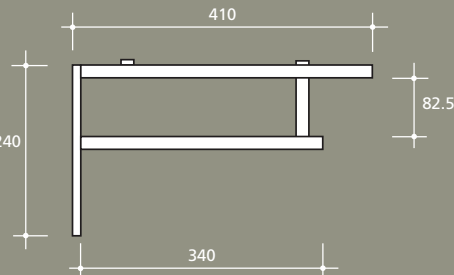

Basin Supports

Stainless steel AISI-304 - Ø 18 **SCBM-AR** ▲

Ref.	Finishes
3015B	A polished set
3015M	A Satin set

SCBM-Q

Ref.	Finish
3010B	A polished set
3010M	A satin set

Stainless steel 15x15.
Easy to install.

Usable for towels.

Stainless steel 15x15 and Ø 12.

SCBM-RQ

Ref.	Finish
3011B	A polished set
3011M	A satin set

SCBM-R Stainless steel 15x15 and Ø 12.

SCBM-R-1 ▲

Ref.	Finish
3012B	Polished
3012M	Satin

Two towel rails.

SCBM-R-2 ▲

Ref.	Finish
3013B	Polished
3013M	Satin

One towel rail.

SCBM-R-3 ▲

Ref.	Finish
3014B	Polished
3014M	Satin

Without towel rail.