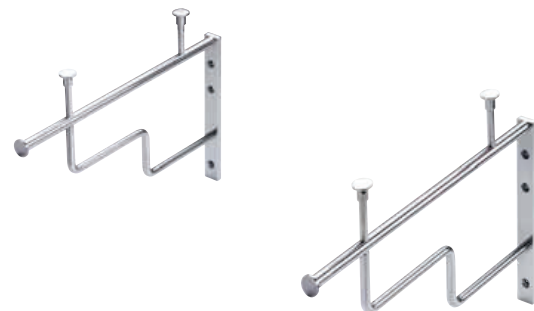

Basin Supports

Stainless steel AISI-304 - Ø 18 **SCBM-AR** ▲

Ref.	Finishes
3015B	A polished set
3015M	A Satin set

SCBM-Q

Ref.	Finish
3010B	A polished set
3010M	A satin set

Stainless steel 15x15.
Easy to install.

Usable for towels.

Stainless steel 15x15 and Ø 12.

SCBM-RQ

Ref.	Finish
3011B	A polished set
3011M	A satin set

SCBM-R Stainless steel 15x15 and Ø 12.

SCBM-R-1 ▲

Ref.	Finish
3012B	Polished
3012M	Satin

Two towel rails.

SCBM-R-2 ▲

Ref.	Finish
3013B	Polished
3013M	Satin

One towel rail.

SCBM-R-3 ▲

Ref.	Finish
3014B	Polished
3014M	Satin

Without towel rail.