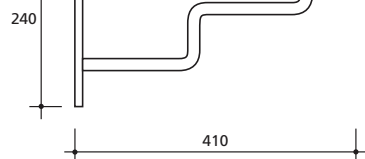

Basin Supports

Stainless steel AISI-304 - Ø 18 **SCBM-AR** ▲

Ref.	Finishes
3015B	A polished set
3015M	A Satin set

SCBM-Q

Ref.	Finish
3010B	A polished set
3010M	A satin set

Stainless steel 15x15.
Easy to install.

Usable for towels.

Stainless steel 15x15 and Ø 12.

SCBM-RQ

Ref.	Finish
3011B	A polished set
3011M	A satin set

SCBM-R Stainless steel 15x15 and Ø 12.

SCBM-R-1 ▲

Ref.	Finish
3012B	Polished
3012M	Satin

Two towel rails.