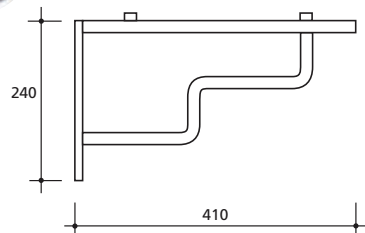

Basin Supports

Stainless steel AISI-304 - Ø 18 **SCBM-AR** ▲

Ref.	Finishes
3015B	A polished set
3015M	A Satin set

SCBM-Q

Ref.	Finish
3010B	A polished set
3010M	A satin set

Stainless steel 15x15.
Easy to install.

Usable for towels.

Stainless steel 15x15 and Ø 12.

SCBM-RQ

Ref.	Finish
3011B	A polished set
3011M	A satin set

SCBM-R Stainless steel 15x15 and Ø 12.

SCBM-R-1 ▲

Ref.	Finish
3012B	Polished
3012M	Satin

Two towel rails.

SCBM-R-2 ▲

Ref.	Finish
3013B	Polished
3013M	Satin

One towel rail.

SCBM-R-3 ▲

Ref.	Finish
3014B	Polished
3014M	Satin

Without towel rail.