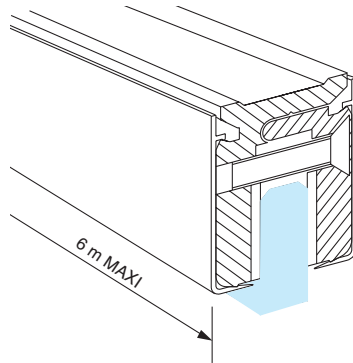

Profiles

KL001

Hanging glass maximum weight : 40 kg per running metre

References

Glass clamp profile incl. covers, no notch

For 8 mm glass

For 10 mm glass

For 12 mm glass

KL001/08.12

KL001/08.36

KL001/10.12

KL001/10.36

KL001/12.12

KL001/12.36

KL002

Hanging glass maximum weight : 40 kg per running metre.

References

Glass clamp profile incl. covers for glass with holes notches

For 8 mm glass

For 10 mm glass

For 12 mm glass

KL002/08.12

KL002/08.36

KL002/10.12

KL002/10.36

KL002/12.12

KL002/12.36

KL003

Hanging glass maximum weight : 40 kg per running metre.

References

Glass clamp profile incl. covers

Brushed anodised alu. silver Brushed anodised alu. aninox