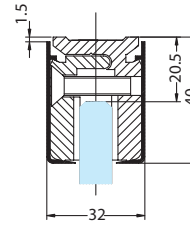

Profiles

KL001

Hanging glass maximum weight : 40 kg per running metre

References

Glass clamp profile incl. covers, no notch

For 8 mm glass

For 10 mm glass

For 12 mm glass

KL001/08.12

KL001/08.36

KL001/10.12

KL001/10.36

KL001/12.12

KL001/12.36

KL002

Hanging glass maximum weight : 40 kg per running metre.

References

Glass clamp profile incl. covers for glass with holes notches

For 8 mm glass

For 10 mm glass

For 12 mm glass

KL002/08.12

KL002/08.36

KL002/10.12

KL002/10.36

KL002/12.12

KL002/12.36

KL003

Hanging glass maximum weight : 40 kg per running metre.

References

Glass clamp profile incl. covers

Brushed anodised alu. silver Brushed anodised alu. aninox