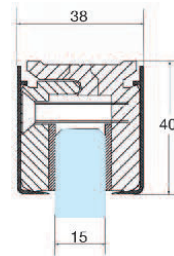

Profiles

KL001

Hanging glass maximum weight : 40 kg per running metre

References

Glass clamp profile incl. covers, no notch

For 8 mm glass

For 10 mm glass

For 12 mm glass

KL001/08.12

KL001/08.36

KL001/10.12

KL001/10.36

KL001/12.12

KL001/12.36

KL002

Hanging glass maximum weight : 40 kg per running metre.

References

Glass clamp profile incl. covers for glass with holes notches

For 8 mm glass

For 10 mm glass

For 12 mm glass

KL002/08.12

KL002/08.36

KL002/10.12

KL002/10.36

KL002/12.12

KL002/12.36

KL003

Hanging glass maximum weight : 40 kg per running metre.

References

Glass clamp profile incl. covers

Brushed anodised alu. silver Brushed anodised alu. aninox