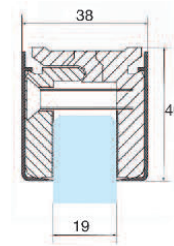

Profiles

KL001

Hanging glass maximum weight : 40 kg per running metre

References

Glass clamp profile incl. covers, no notch

For 8 mm glass

For 10 mm glass

For 12 mm glass

References

Glass clamp profile incl. covers for glass with holes notches

For 8 mm glass

For 10 mm glass

For 12 mm glass

KL002/08.12

KL002/08.36

KL002/10.12

KL002/10.36

KL002/12.12

KL002/12.36

KL003

Hanging glass maximum weight : 40 kg per running metre.

References

Glass clamp profile incl. covers

Brushed anodised alu. silver Brushed anodised alu. aninox

KL003.12

KL003.36

KL005

Hanging glass maximum weight : 40 kg per running metre.

References

Glass clamp profile incl. covers

Brushed anodised alu. silver Brushed anodised alu. aninox

KL005.12