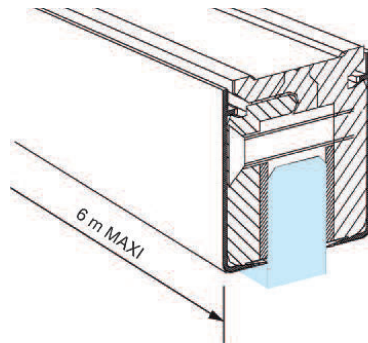

References

Glass clamp profile incl. covers for glass with holes notches

For 8 mm glass

For 10 mm glass

For 12 mm glass

KL002/08.12

KL002/08.36

KL002/10.12

KL002/10.36

KL002/12.12

KL002/12.36

KL003

Hanging glass maximum weight : 40 kg per running metre.

References

Glass clamp profile incl. covers

Brushed anodised alu. silver Brushed anodised alu. aninox