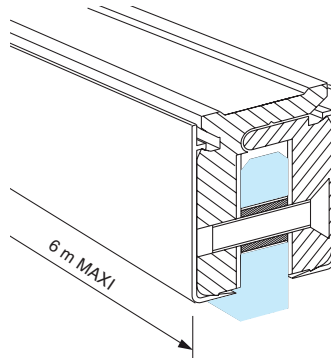

Profiles

KL001

Hanging glass maximum weight : 40 kg per running metre

References

Glass clamp profile incl. covers, no notch

For 8 mm glass

For 10 mm glass

For 12 mm glass

KL001/08.12

KL001/08.36

KL001/10.12

KL001/10.36

KL001/12.12

KL001/12.36

KL002

Hanging glass maximum weight : 40 kg per running metre.

References

Glass clamp profile incl. covers for glass with holes notches

For 8 mm glass

For 10 mm glass

For 12 mm glass

KL002/08.12

KL002/08.36

KL002/10.12

KL002/10.36

KL002/12.12

KL002/12.36

KL003

Hanging glass maximum weight : 40 kg per running metre.

References

Glass clamp profile incl. covers

Brushed anodised alu. silver Brushed anodised alu. aninox