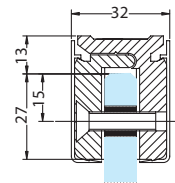

KL001/08.12

KL001/08.36

KL001/10.12

KL001/10.36

KL001/12.12

KL001/12.36

KL002

Hanging glass maximum weight : 40 kg per running metre.

References

Glass clamp profile incl. covers for glass with holes notches

For 8 mm glass

For 10 mm glass

For 12 mm glass

KL002/08.12

KL002/08.36

KL002/10.12

KL002/10.36

KL002/12.12

KL002/12.36

KL003

Hanging glass maximum weight : 40 kg per running metre.

References

Glass clamp profile incl. covers

Brushed anodised alu. silver Brushed anodised alu. aninox

KL003.12

KL003.36

KL005

Hanging glass maximum weight : 40 kg per running metre.

References

Glass clamp profile incl. covers

Brushed anodised alu. silver Brushed anodised alu. aninox

KL005.12