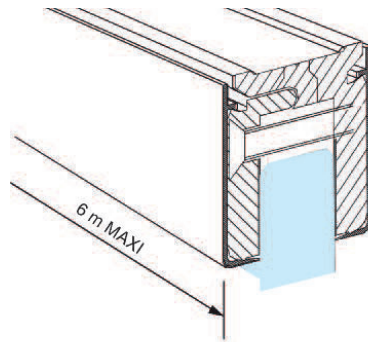

References

Glass clamp profile incl. covers for glass with holes notches

For 8 mm glass

For 10 mm glass

For 12 mm glass

KL002/08.12

KL002/08.36

KL002/10.12

KL002/10.36

KL002/12.12

KL002/12.36

KL003

Hanging glass maximum weight : 40 kg per running metre.

References

Glass clamp profile incl. covers

Brushed anodised alu. silver Brushed anodised alu. aninox

KL003.12

KL003.36

KL005

Hanging glass maximum weight : 40 kg per running metre.

References

Glass clamp profile incl. covers

Brushed anodised alu. silver Brushed anodised alu. aninox

KL005.12