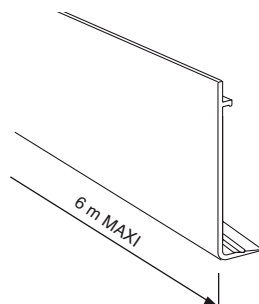

Hanging glass maximum weight : 40 kg per running metre.

References

Glass clamp profile incl. covers

Brushed anodised alu. silver   Brushed anodised alu. aninox

KL005.12

KL005.36

KLA01