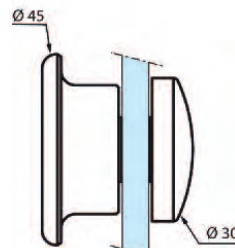

Pair of knobs 50 mm Ø

3251.05.0

3251.30.0

3251.31.0

3251.35.0

3251.51.0

3252.66.0

References

Pair of spherical crystal knob 40 mm Ø

3253.66.0

References

Pair of tulip opaque crystal knob 40 mm Ø

3254.16.0

References

Pair of polished stainless steel knobs without notch 30 mm Ø

3259.**.0