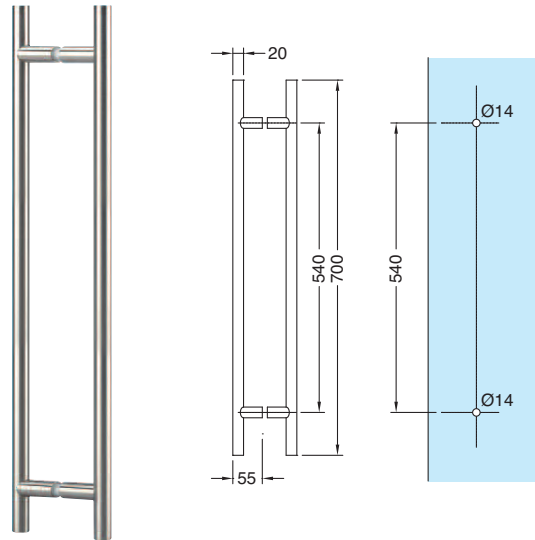

Pair of brushed knobs 80 mm Ø stainless steel

AMT140192.15

Pair of stainless steel handles \varnothing 14 mm, centre distance 128 mm, total length 192 mm

AMT200300.15

Pair of stainless steel handles \varnothing 20 mm, centre distance 200 mm, total length 300 mm

AMT200500.15

Pair of stainless steel handles \varnothing 20 mm, centre distance 340 mm, total length 500 mm

AMT200700.15

Pair of stainless steel handles Ø 20 mm, centre distance 540 mm, total length 700 mm

AMT201200.15

Pair of stainless steel handles Ø 20 mm, centre distance 1040 mm, total length 1200 mm

AMT300300.15

Pair of stainless steel handles Ø 30 mm, centre distance 200 mm, total length 300 mm

AMT300500.15

Pair of stainless steel handles Ø 30 mm, centre distance 300 mm, total length 500 mm

AMT300700.15

Pair of stainless steel handles Ø 30 mm, centre distance 500 mm, total length 700 mm

AMT300850.15

Pair of stainless steel handles \varnothing 20 mm, centre distance 650 mm, total length 850 mm