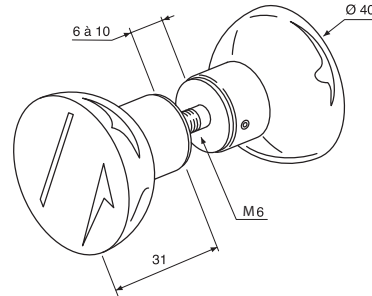

3253.66.0

References

Pair of tulip opaque crystal knob 40 mm Ø

3254.16.0

References

Pair of polished stainless steel knobs without notch 30 mm Ø

3259.**.0

References

45 mm Ø single knob

Laiton poli PVD
Polished brass PVD

3259.05.0

Chromé brillant
Bright chromium

3259.30.0

Chromé mat
Matt chromium

3259.31.0

Effet inox
Stainless steel effect

3259.35.0

Laqué blanc 9010
Lacquered white RAL 9010

3259.51.0