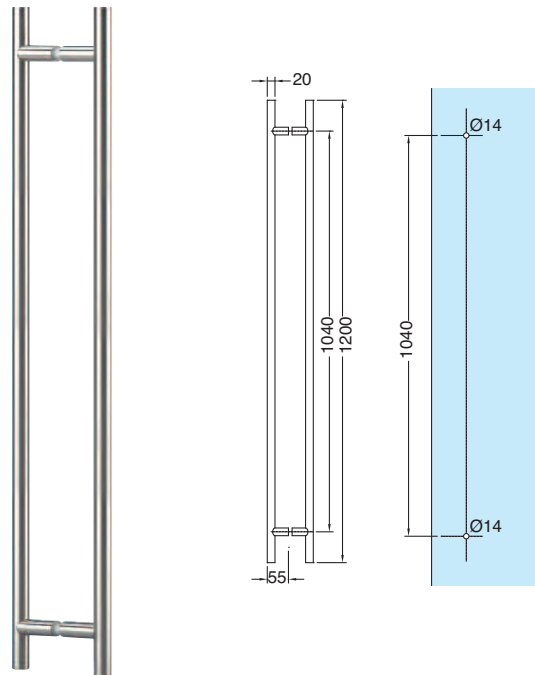

Pair of brushed knobs 80 mm Ø stainless steel

AMT140192.15

Pair of stainless steel handles \varnothing 14 mm, centre distance 128 mm, total length 192 mm

AMT200300.15

Pair of stainless steel handles \varnothing 20 mm, centre distance 200 mm, total length 300 mm

AMT200500.15

Pair of stainless steel handles \varnothing 20 mm, centre distance 340 mm, total length 500 mm

AMT200700.15

Pair of stainless steel handles Ø 20 mm, centre distance 540 mm, total length 700 mm

AMT201200.15

Pair of stainless steel handles Ø 20 mm, centre distance 1040 mm, total length 1200 mm

AMT300300.15

Pair of stainless steel handles Ø 30 mm, centre distance 200 mm, total length 300 mm

AMT300500.15

Pair of stainless steel handles Ø 30 mm, centre distance 300 mm, total length 500 mm

AMT300700.15

Pair of stainless steel handles Ø 30 mm, centre distance 500 mm, total length 700 mm

AMT300850.15

Pair of stainless steel handles \varnothing 20 mm, centre distance 650 mm, total length 850 mm