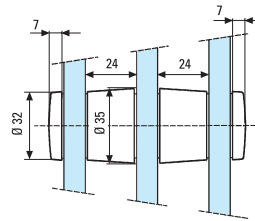

5 magnet and washer for pull catch clip series 5630.**.7

5723.**.0