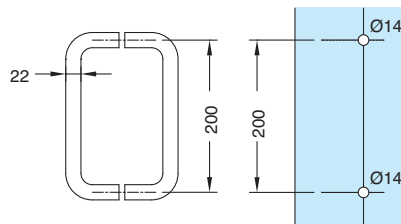

AMU300400.15

AMU300600.15

220300PG.12