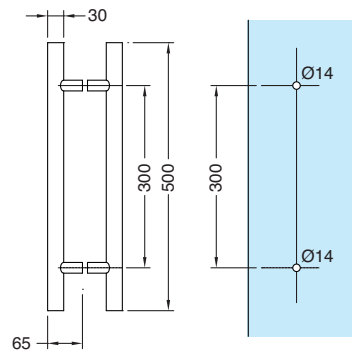

AMT200500.15

Pair of stainless steel handles \varnothing 20 mm, centre distance 340 mm, total length 500 mm

AMT200700.15

Pair of stainless steel handles Ø 20 mm, centre distance 540 mm, total length 700 mm

AMT201200.15

Pair of stainless steel handles Ø 20 mm, centre distance 1040 mm, total length 1200 mm

AMT300300.15

Pair of stainless steel handles Ø 30 mm, centre distance 200 mm, total length 300 mm

AMT300500.15

Pair of stainless steel handles Ø 30 mm, centre distance 300 mm, total length 500 mm

AMT300700.15

Pair of stainless steel handles Ø 30 mm, centre distance 500 mm, total length 700 mm

AMT300850.15

Pair of stainless steel handles \varnothing 20 mm, centre distance 650 mm, total length 850 mm