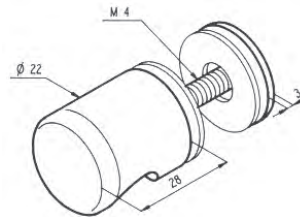

References

Pair of knobs 32 mm Ø

Polished brass PVD

Bright chromium

Matt chromium

Stainless steel effect

Lacquered white RAL 9010

3066.05.0

3066.30.0

3066.31.0

3066.35.0

3066.51.0

3249.**.0