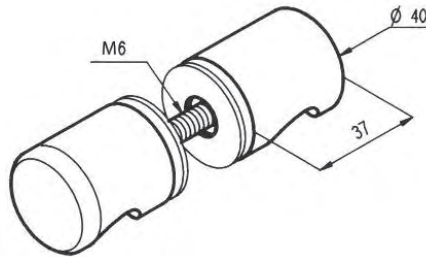

References

Polished brass PVD

Bright chromium

Matt chromium

Stainless steel effect

Lacquered white RAL 9010

Pair of knobs 40 mm Ø

3266.05.0

3266.30.0

3266.31.0

3266.35.0

3266.51.0

3267.**.0