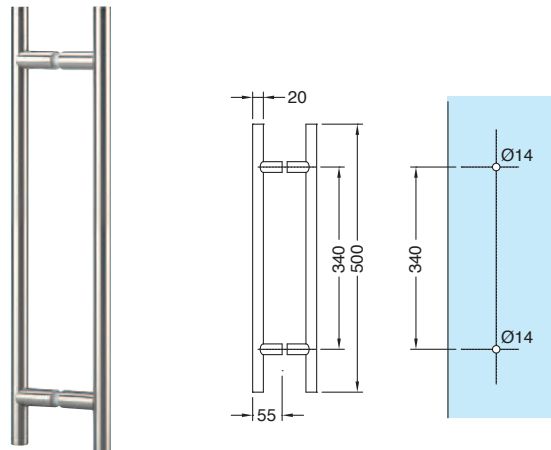

Pair of brushed knobs 80 mm Ø stainless steel

AMT140192.15

Pair of stainless steel handles \varnothing 14 mm, centre distance 128 mm, total length 192 mm

AMT200300.15

Pair of stainless steel handles \varnothing 20 mm, centre distance 200 mm, total length 300 mm

AMT200500.15

Pair of stainless steel handles \varnothing 20 mm, centre distance 340 mm, total length 500 mm

AMT200700.15

Pair of stainless steel handles Ø 20 mm, centre distance 540 mm, total length 700 mm

AMT201200.15

Pair of stainless steel handles Ø 20 mm, centre distance 1040 mm, total length 1200 mm

AMT300300.15

Pair of stainless steel handles Ø 30 mm, centre distance 200 mm, total length 300 mm

AMT300500.15

Pair of stainless steel handles Ø 30 mm, centre distance 300 mm, total length 500 mm

AMT300700.15

Pair of stainless steel handles Ø 30 mm, centre distance 500 mm, total length 700 mm

AMT300850.15

Pair of stainless steel handles \varnothing 20 mm, centre distance 650 mm, total length 850 mm