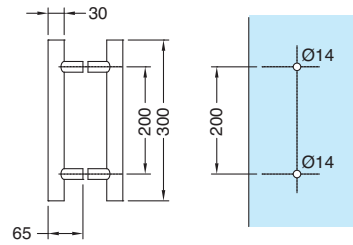

Pair of brushed knobs 80 mm Ø stainless steel

AMT140192.15

Pair of stainless steel handles \varnothing 14 mm, centre distance 128 mm, total length 192 mm

AMT200300.15

Pair of stainless steel handles \varnothing 20 mm, centre distance 200 mm, total length 300 mm

AMT200500.15

Pair of stainless steel handles \varnothing 20 mm, centre distance 340 mm, total length 500 mm

AMT200700.15

Pair of stainless steel handles Ø 20 mm, centre distance 540 mm, total length 700 mm

AMT201200.15

Pair of stainless steel handles Ø 20 mm, centre distance 1040 mm, total length 1200 mm

AMT300300.15

Pair of stainless steel handles Ø 30 mm, centre distance 200 mm, total length 300 mm

AMT300500.15

Pair of stainless steel handles Ø 30 mm, centre distance 300 mm, total length 500 mm

AMT300700.15

Pair of stainless steel handles Ø 30 mm, centre distance 500 mm, total length 700 mm

AMT300850.15

Pair of stainless steel handles \varnothing 20 mm, centre distance 650 mm, total length 850 mm