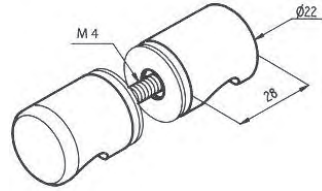

3250.**.0

References

Polished brass PVD

Bright chromium

Matt chromium

Stainless steel effect

Lacquered white RAL 9010

Pair of knobs 22 mm Ø

3250.05.0

3250.30.0

3250.31.0

3250.35.0

3250.51.0

3251.**.0

References

Polished brass PVD

Bright chromium

Matt chromium

Stainless steel effect

Lacquered white RAL 9010

Pair of knobs 50 mm Ø

3251.05.0

3251.30.0

3251.31.0

3251.35.0

3251.51.0

3252.66.0

References

Pair of spherical crystal knob 40 mm Ø