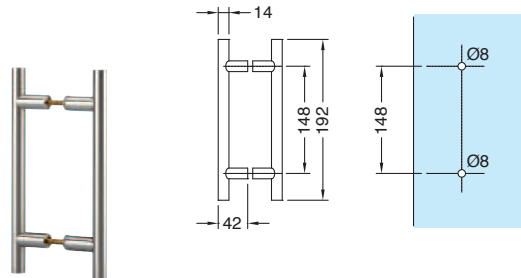

Pair of brushed knobs 80 mm Ø stainless steel

AMT140192.15

Pair of stainless steel handles \varnothing 14 mm, centre distance 128 mm, total length 192 mm

AMT200300.15

Pair of stainless steel handles \varnothing 20 mm, centre distance 200 mm, total length 300 mm

AMT200500.15

Pair of stainless steel handles \varnothing 20 mm, centre distance 340 mm, total length 500 mm

AMT200700.15

Pair of stainless steel handles Ø 20 mm, centre distance 540 mm, total length 700 mm