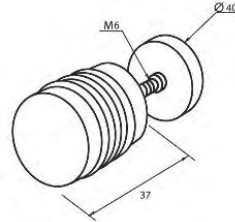

Polished brass PVD

Bright chromium

Matt chromium

Pair of double anti-slip knobs 40 mm Ø

3290.05.0

3290.30.0

3290.31.0

3299.**.0