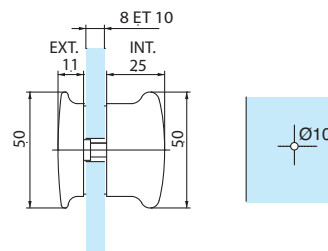

References

Bright chromium   Matt chromium   Lacquered white RAL 9010

Pair of knob 50 mm Ø ELOA

2827.30.0

2827.31.0

2827.51.0