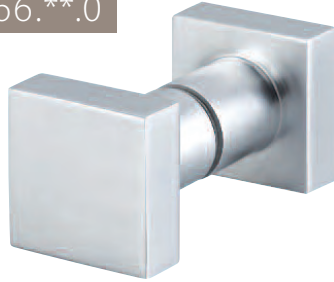

References

Simple anti-slip knob 40 mm Ø

Polished brass PVD

Bright chromium

Matt chromium

3299.05.0

3299.30.0

3299.31.0

3466.**.0