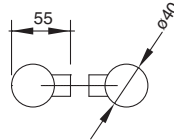

Handles

AMB40.15