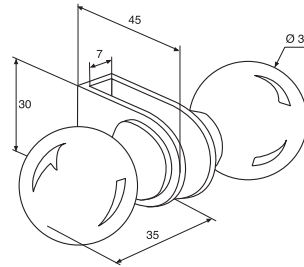

Pair of spherical crystal knob 40 mm Ø

3253.66.0

References

Pair of tulip opaque crystal knob 40 mm Ø

3254.16.0

References

Pair of polished stainless steel knobs without notch 30 mm Ø

3259.**.0