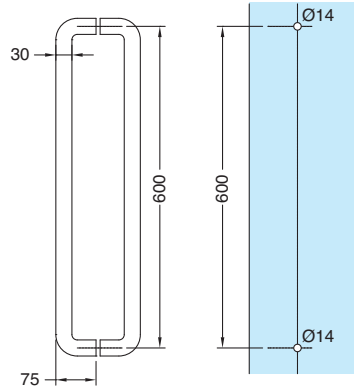

220300PG.12