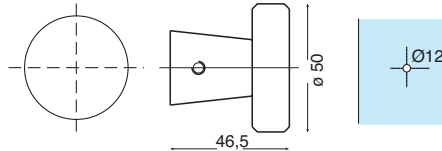

References

Ring pull for sliding doors

Bright chromium

Matt chromium

SL27.30

SL27.31

V1007