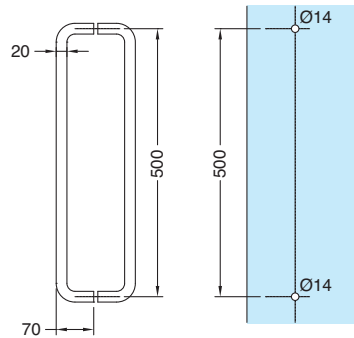

AMT201200.15

Pair of stainless steel handles Ø 20 mm, centre distance 1040 mm, total length 1200 mm

AMT300300.15

Pair of stainless steel handles Ø 30 mm, centre distance 200 mm, total length 300 mm

AMT300500.15

Pair of stainless steel handles Ø 30 mm, centre distance 300 mm, total length 500 mm

AMT300700.15

Pair of stainless steel handles Ø 30 mm, centre distance 500 mm, total length 700 mm

AMT300850.15

Pair of stainless steel handles \varnothing 20 mm, centre distance 650 mm, total length 850 mm

AMU200200.15

Pair of stainless steel handles \varnothing 20 mm, centre distance 200 mm

AMU200300.15

Pair of stainless steel handles \varnothing 20 mm, centre distance 300 mm

AMU200400.15

Pair of stainless steel handles \varnothing 20 mm, centre distance 400 mm

AMU200500.15

Pair of stainless steel handles \varnothing 20 mm, centre distance 500 mm

AMU300300.15

Pair of stainless steel handles \varnothing 30 mm, centre distance 300 mm

AMU300400.15

Pair of stainless steel handles Ø 30 mm, centre distance 400 mm