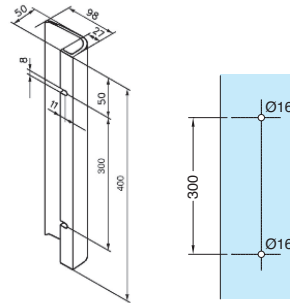

V1007.33

1653.**.0

References

Pair of flat handles centre distance 200 mm, length 250 mm

Satin anodised alu. silver

Lacquered white RAL 9010

1653.10.0

1653.51.0

- Vertical or horizontal fixing
- Supplied with accessories for fixing on glass or aluminium doors

1654.**.0

References

Satin anodised alu. silver Lacquered white RAL 9010

Pair of flat handles centre distance 300 mm, length 400 mm