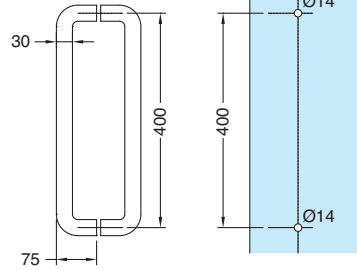

Pair of stainless steel handles Ø 30 mm, centre distance 300 mm, total length 500 mm

AMT300700.15

Pair of stainless steel handles Ø 30 mm, centre distance 500 mm, total length 700 mm

AMT300850.15

Pair of stainless steel handles \varnothing 20 mm, centre distance 650 mm, total length 850 mm

AMU200500.15

Pair of stainless steel handles \varnothing 20 mm, centre distance 500 mm

AMU300300.15

Pair of stainless steel handles \varnothing 30 mm, centre distance 300 mm

AMU300400.15

Pair of stainless steel handles Ø 30 mm, centre distance 400 mm