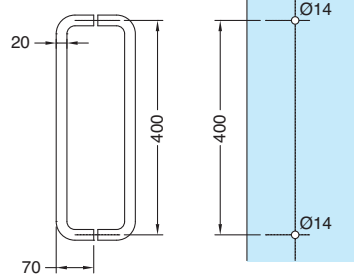

Pair of stainless steel handles Ø 30 mm, centre distance 300 mm, total length 500 mm

AMT300700.15

Pair of stainless steel handles Ø 30 mm, centre distance 500 mm, total length 700 mm

AMT300850.15

Pair of stainless steel handles \varnothing 20 mm, centre distance 650 mm, total length 850 mm

AMU200200.15

Pair of stainless steel handles \varnothing 20 mm, centre distance 200 mm

AMU200300.15

Pair of stainless steel handles \varnothing 20 mm, centre distance 300 mm

AMU200400.15

Pair of stainless steel handles \varnothing 20 mm, centre distance 400 mm

AMU200500.15

Pair of stainless steel handles \varnothing 20 mm, centre distance 500 mm

AMU300300.15

Pair of stainless steel handles \varnothing 30 mm, centre distance 300 mm

AMU300400.15

Pair of stainless steel handles Ø 30 mm, centre distance 400 mm