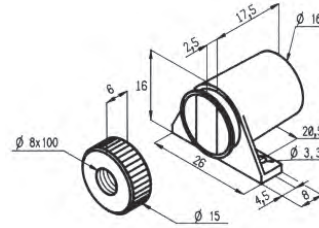

5631.99.2

5 magnet and washer for pull catch clip series 5630.**.7

5723.**.0

References

Polished brass

5723.00.0

Bright chromium

5723.30.0

Matt chromium

5723.31.0

Axis for fixing glass handle