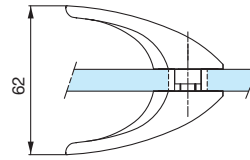

2927.**.0

References

Pair of handles PAREO

Bright chromium

Matt chromium

Lacquered white RAL 9010

2927.30.0

2927.31.0

2927.51.0

3066.**.0

References

Pair of knobs 32 mm Ø

Polished brass PVD

Bright chromium

Matt chromium

Stainless steel effect

Lacquered white RAL 9010

3066.05.0

3066.30.0

3066.31.0

3066.35.0

3066.51.0

3249.**.0

References

22 mm Ø single round head knob

Polished brass PVD

Bright chromium

Matt chromium

Stainless steel effect

3249.05.0

3249.30.0

3249.31.0

3249.35.0