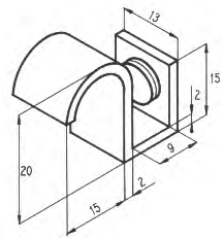

References

Pair of square knob 36 x 36 mm

Bright chromium

Matt chromium

3466.30.0

3466.31.0

5630.**.7

References

5 pull catch

Polished brass

Bright chromium

Matt chromium

5630.00.7

5630.30.7

5630.31.7