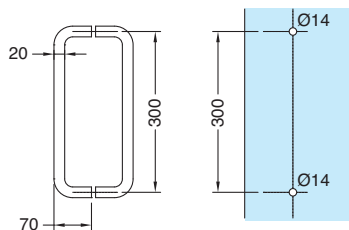

AMU200300.15

Pair of stainless steel handles $\varnothing$ 20 mm, centre distance 300 mm