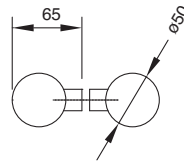

Pair of brushed knobs 40 mm Ø stainless steel

AMB50.15