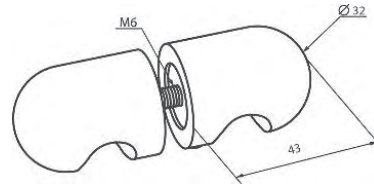

References

Pair of handles PAREO

Bright chromium

Matt chromium

Lacquered white RAL 9010

2927.30.0

2927.31.0

2927.51.0

3066.**.0