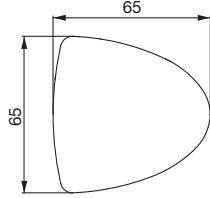

2927.**.0

References

Pair of handles PAREO

Bright chromium

Matt chromium

Lacquered white RAL 9010

2927.30.0

2927.31.0

2927.51.0

3066.**.0

References

Pair of knobs 32 mm Ø

Polished brass PVD

Bright chromium

Matt chromium

Stainless steel effect

Lacquered white RAL 9010

3066.05.0

3066.30.0

3066.31.0

3066.35.0

3066.51.0

3249.**.0

References

22 mm Ø single round head knob

Polished brass PVD

Bright chromium

Matt chromium

Stainless steel effect

3249.05.0

3249.30.0

3249.31.0

3249.35.0