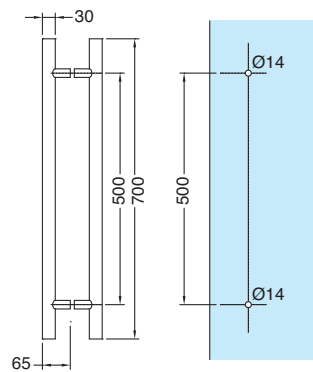

AMT200500.15

Pair of stainless steel handles \varnothing 20 mm, centre distance 340 mm, total length 500 mm

AMT200700.15

Pair of stainless steel handles Ø 20 mm, centre distance 540 mm, total length 700 mm

AMT201200.15

Pair of stainless steel handles Ø 20 mm, centre distance 1040 mm, total length 1200 mm

AMT300300.15

Pair of stainless steel handles Ø 30 mm, centre distance 200 mm, total length 300 mm

AMT300500.15

Pair of stainless steel handles Ø 30 mm, centre distance 300 mm, total length 500 mm

AMT300700.15

Pair of stainless steel handles Ø 30 mm, centre distance 500 mm, total length 700 mm

AMT300850.15

Pair of stainless steel handles \varnothing 20 mm, centre distance 650 mm, total length 850 mm