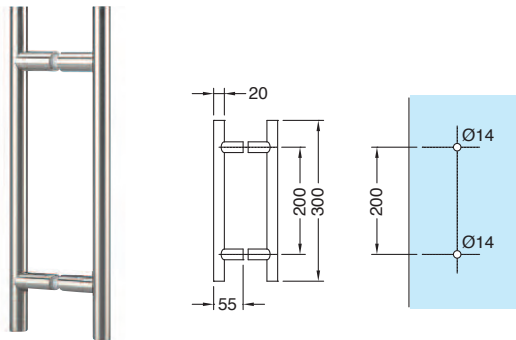

Pair of brushed knobs 80 mm Ø stainless steel

AMT140192.15

Pair of stainless steel handles \varnothing 14 mm, centre distance 128 mm, total length 192 mm

AMT200300.15

Pair of stainless steel handles \varnothing 20 mm, centre distance 200 mm, total length 300 mm

AMT200500.15

Pair of stainless steel handles \varnothing 20 mm, centre distance 340 mm, total length 500 mm

AMT200700.15

Pair of stainless steel handles Ø 20 mm, centre distance 540 mm, total length 700 mm

AMT201200.15

Pair of stainless steel handles Ø 20 mm, centre distance 1040 mm, total length 1200 mm

AMT300300.15

Pair of stainless steel handles Ø 30 mm, centre distance 200 mm, total length 300 mm

AMT300500.15