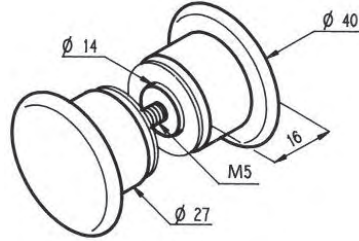

3266.**.0

References

Polished brass PVD

Bright chromium

Matt chromium

Stainless steel effect

Lacquered white RAL 9010

Pair of knobs 40 mm Ø

3266.05.0

3266.30.0

3266.31.0

3266.35.0

3266.51.0

3267.**.0

References

Polished brass PVD

Bright chromium

Matt chromium

Stainless steel effect

Lacquered white RAL 9010

Pair of knobs 40 mm Ø

3267.05.0

3267.30.0

3267.31.0

3267.35.0

3267.51.0

3290.**.0

References

Polished brass PVD

Bright chromium

Matt chromium

Pair of double anti-slip knobs 40 mm Ø

3290.05.0

3290.30.0

3290.31.0