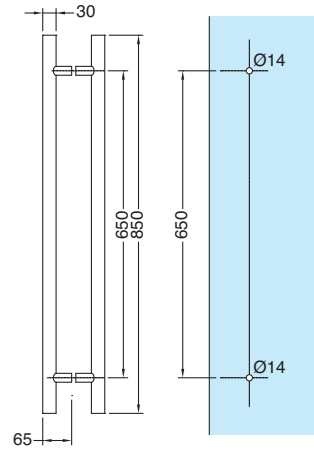

Pair of brushed knobs 80 mm Ø stainless steel

AMT140192.15

Pair of stainless steel handles \varnothing 14 mm, centre distance 128 mm, total length 192 mm

AMT200300.15

Pair of stainless steel handles \varnothing 20 mm, centre distance 200 mm, total length 300 mm

AMT200500.15

Pair of stainless steel handles \varnothing 20 mm, centre distance 340 mm, total length 500 mm

AMT200700.15

Pair of stainless steel handles Ø 20 mm, centre distance 540 mm, total length 700 mm

AMT201200.15

Pair of stainless steel handles Ø 20 mm, centre distance 1040 mm, total length 1200 mm

AMT300300.15

Pair of stainless steel handles Ø 30 mm, centre distance 200 mm, total length 300 mm

AMT300500.15

Pair of stainless steel handles Ø 30 mm, centre distance 300 mm, total length 500 mm

AMT300700.15

Pair of stainless steel handles Ø 30 mm, centre distance 500 mm, total length 700 mm

AMT300850.15

Pair of stainless steel handles \varnothing 20 mm, centre distance 650 mm, total length 850 mm