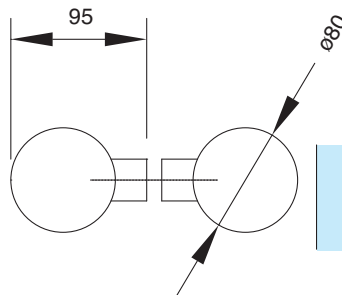

Pair of brushed knobs 80 mm Ø stainless steel

AMT140192.15

Pair of stainless steel handles \varnothing 14 mm, centre distance 128 mm, total length 192 mm

AMT200300.15

Pair of stainless steel handles \varnothing 20 mm, centre distance 200 mm, total length 300 mm

AMT200500.15

Pair of stainless steel handles \varnothing 20 mm, centre distance 340 mm, total length 500 mm

AMT200700.15

Pair of stainless steel handles Ø 20 mm, centre distance 540 mm, total length 700 mm