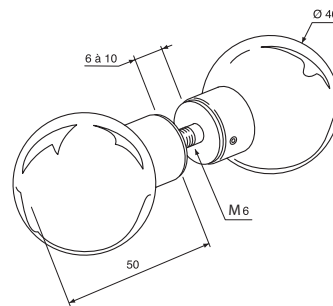

V1007.33

1653.**.0

References

Pair of flat handles centre distance 200 mm, length 250 mm

Satin anodised alu. silver

Lacquered white RAL 9010

1653.10.0

1653.51.0

- Vertical or horizontal fixing
- Supplied with accessories for fixing on glass or aluminium doors

1654.**.0

References

Satin anodised alu. silver Lacquered white RAL 9010

Pair of flat handles centre distance 300 mm, length 400 mm

Pair of knobs 50 mm Ø

3251.05.0

3251.30.0

3251.31.0

3251.35.0

3251.51.0

3252.66.0

References

Pair of spherical crystal knob 40 mm Ø

3253.66.0

References

Pair of tulip opaque crystal knob 40 mm Ø

3254.16.0

References

Pair of polished stainless steel knobs without notch 30 mm Ø

3259.**.0