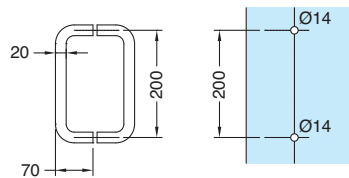

AMT300850.15

AMU200200.15

AMU200300.15