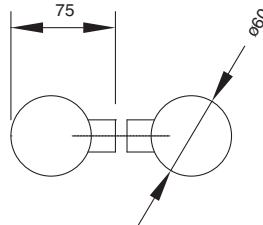

Pair of brushed knobs 50 mm Ø stainless steel

AMB60.15