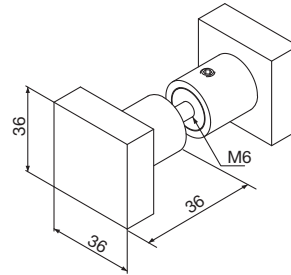

References

Simple anti-slip knob 40 mm Ø

Polished brass PVD

Bright chromium

Matt chromium

3299.05.0

3299.30.0

3299.31.0

3466.**.0