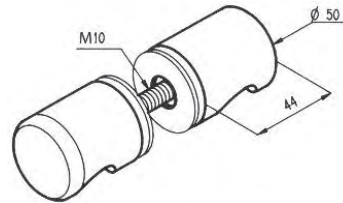

References

Polished brass PVD

Bright chromium

Matt chromium

Stainless steel effect

Lacquered white RAL 9010

Pair of knobs 22 mm Ø

3250.05.0

3250.30.0

3250.31.0

3250.35.0

3250.51.0

3251.**.0