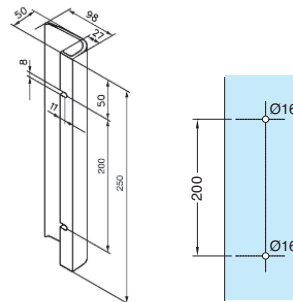

V1007.33

1653.**.0

References

Pair of flat handles centre distance 200 mm, length 250 mm

Satin anodised alu. silver

Lacquered white RAL 9010

1653.10.0

1653.51.0