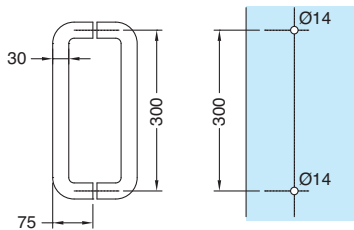

Pair of stainless steel handles $\varnothing$ 30 mm, centre distance 300 mm