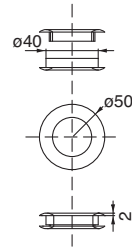

SL27

References

Ring pull for sliding doors

Bright chromium

Matt chromium

SL27.30

SL27.31

V1007

References

Pair of knobs 50 mm Ø

Brushed anodised alu. silver

Bright chromium

Matt chromium brushed

V1007.12

V1007.30

V1007.33

1653.**.0

References

Pair of flat handles centre distance 200 mm, length 250 mm

Satin anodised alu. silver

Lacquered white RAL 9010

1653.10.0

1653.51.0

- Vertical or horizontal fixing
- Supplied with accessories for fixing on glass or aluminium doors