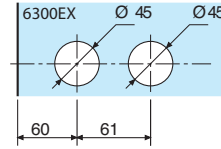

V320

References

Lock with one bb-key without handles

Polished varnished brass

V320.01

Brushed anodised alu silver

V320.12

Brushed stainless steel

V320.15

Bright chromium

V320.30

Brushed matt chromium

V320.33

Brushed anodised alu.

V320.36

• Offset mechanism to allow compression of rebate strip.