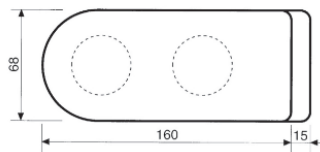

V527

References

Matching patch keep for lock series Lumira horizontal

Polished varnished brass

V527.01

Brushed anodised alu silver

V527.12

Brushed stainless steel

V527.15

Bright chromium

V527.30

Brushed matt chromium

V527.33

Brushed anodised alu.

V527.36