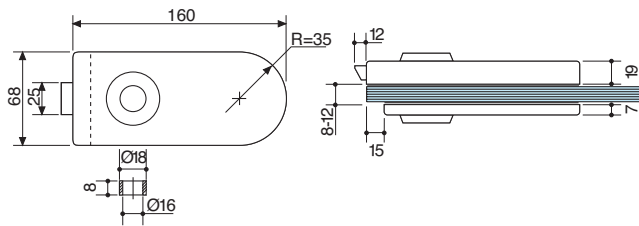

V340

References

Latch set without handles

Polished varnished brass

V340.01

Brushed anodised alu silver

V340.12

Brushed stainless steel

V340.15

Bright chromium

V340.30

Brushed matt chromium

V340.33

Brushed anodised alu.

V340.36

• Offset mechanism to allow compression of rebate strip.