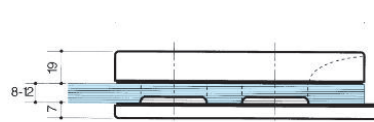

V527

References

Matching patch keep for lock series Lumira horizontal

Polished varnished brass

V527.01

Brushed anodised alu silver

V527.12

Brushed stainless steel

V527.15

Bright chromium

V527.30

Brushed matt chromium

V527.33

Brushed anodised alu.

V527.36