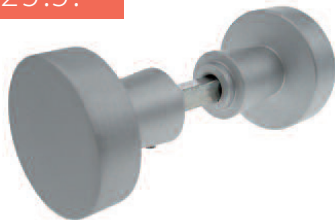

Brushed matt chromium

V525.33

Lock with euro profile cylinder and handles

- Offset mechanism to allow compression of rebate strip.

V525.2.**

References

Polished varnished brass

Brushed anodised alu silver

V760

References

Brushed anodised alu silver

V760.12

Pair of lever handles flat design for V310, V320, V330 and V340

V525.5.**

References

Polished varnished brass Brushed anodised alu silver