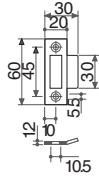

V320

References

Lock with one bb-key without handles

Polished varnished brass

V320.01

Brushed anodised alu silver

V320.12

Brushed stainless steel

V320.15

Bright chromium

V320.30

Brushed matt chromium

V320.33

Brushed anodised alu.

V320.36

• Offset mechanism to allow compression of rebate strip.