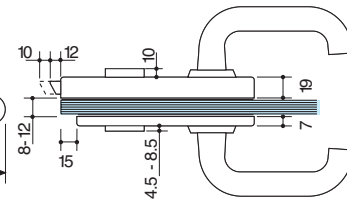

Lumira Horizontale - Locksets

LUMIRA HORIZONTALALE

Technical features

- For 8- 10 and 12 mm thick toughened glass
- To fit notch 6300EX
- Reversible
- Locked by key with forward motion of latch bolt
- Retractable latch bolt by key.

V525

References

Polished varnished brass

V525.01

Brushed anodised alu silver

V525.12

Bright chromium

V525.30

Brushed matt chromium

V525.33

Lock with euro profile cylinder and handles

- Offset mechanism to allow compression of rebate strip.