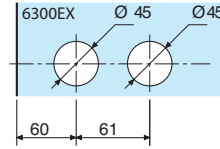

V350

References

Polished varnished brass

Brushed anodised alu silver

Bright chromium

Brushed matt chromium

V350.01

V350.12

V350.30

V350.33

Latch set with handles

- Offset mechanism to allow compression of rebate strip.