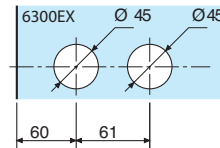

V310

References

Lock without cylinder (V017) and pair of handles or knobs

Polished varnished brass

Brushed anodised alu silver

Brushed stainless steel

Bright chromium

Brushed matt chromium

Brushed anodised alu.

V310.01

V310.12

V310.15

V310.30

V310.33

V310.36

- Offset mechanism to allow compression of rebate strip.