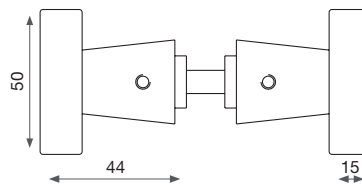

V525.5.**

References

Polished varnished brass   Brushed anodised alu silver

V525.5.01   V525.5.12

Pair of door knobs for V310, V320, V330 and V340