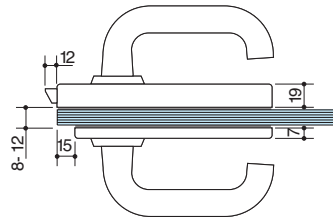

Brushed matt chromium

V525.33

Lock with euro profile cylinder and handles

- Offset mechanism to allow compression of rebate strip.

V525.2.**

References

Polished varnished brass

Brushed anodised alu silver

Bright chromium

Brushed matt chromium

V525.2.01

V525.2.12

V525.2.30

V525.2.33

Lock with one bb-key and handles.

• Offset mechanism to allow compression of rebate strip.

V526.30

V526.33

Latch set with handles

• Offset mechanism to allow compression of rebate strip.

V350

References

Polished varnished brass

Brushed anodised alu silver