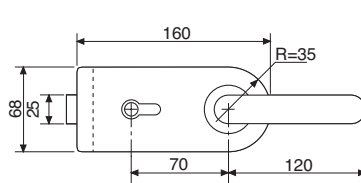

Lumira Horizontale - Locksets

LUMIRA HORIZONTALALE

Technical features

- For 8- 10 and 12 mm thick toughened glass
- To fit notch 6300EX
- Reversible
- Locked by key with forward motion of latch bolt
- Retractable latch bolt by key.

V525

References

Polished varnished brass

V525.01

Brushed anodised alu silver

V525.12

Bright chromium

V525.30

Brushed matt chromium

V525.33

Lock with euro profile cylinder and handles

- Offset mechanism to allow compression of rebate strip.