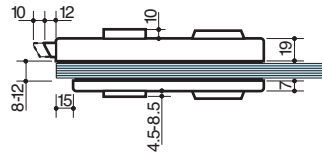

V310

References

Lock without cylinder (V017) and pair of handles or knobs

Polished varnished brass

Brushed anodised alu silver

Brushed stainless steel

Bright chromium

Brushed matt chromium

Brushed anodised alu.

V310.01

V310.12

V310.15

V310.30

V310.33

V310.36

- Offset mechanism to allow compression of rebate strip.