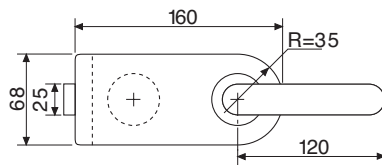

References

Polished varnished brass

Brushed anodised alu silver

Bright chromium

Brushed matt chromium

V525.2.01

V525.2.12

V525.2.30

V525.2.33

Lock with one bb-key and handles.

• Offset mechanism to allow compression of rebate strip.

V526