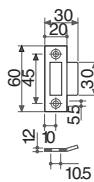

References

Polished varnished brass

Brushed anodised alu silver

Bright chromium

Brushed matt chromium

V525.2.01

V525.2.12

V525.2.30

V525.2.33

Lock with one bb-key and handles.

• Offset mechanism to allow compression of rebate strip.

V526