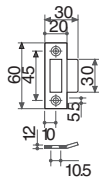

V330

References

Latch set without handles

Polished varnished brass

V330.01

Brushed anodised alu silver

V330.12

Brushed stainless steel

V330.15

Bright chromium

V330.30

Brushed matt chromium

V330.33

Brushed anodised alu.

V330.36

• Offset mechanism to allow compression of rebate strip.