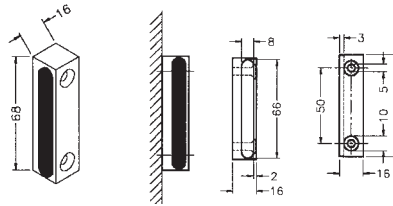

References

V554.2.01

V554.2.15

Keep plate for V310, V320, V330 and V340 german style

V533.1