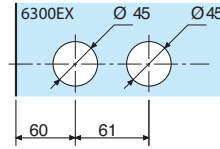

V340

References

Latch set without handles

Polished varnished brass

V340.01

Brushed anodised alu silver

V340.12

Brushed stainless steel

V340.15

Bright chromium

V340.30

Brushed matt chromium

V340.33

Brushed anodised alu.

V340.36

• Offset mechanism to allow compression of rebate strip.