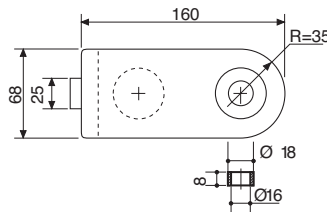

V330

References

Latch set without handles

Polished varnished brass

V330.01

Brushed anodised alu silver

V330.12

Brushed stainless steel

V330.15

Bright chromium

V330.30

Brushed matt chromium

V330.33

Brushed anodised alu.

V330.36

• Offset mechanism to allow compression of rebate strip.