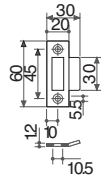

V340

References

Latch set without handles

Polished varnished brass

V340.01

Brushed anodised alu silver

V340.12

Brushed stainless steel

V340.15

Bright chromium

V340.30

Brushed matt chromium

V340.33

Brushed anodised alu.

V340.36

• Offset mechanism to allow compression of rebate strip.