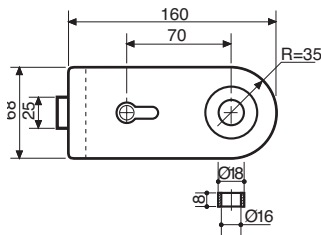

V310

References

Lock without cylinder (V017) and pair of handles or knobs

Polished varnished brass

Brushed anodised alu silver

Brushed stainless steel

Bright chromium

Brushed matt chromium

Brushed anodised alu.

V310.01

V310.12

V310.15

V310.30

V310.33

V310.36

- Offset mechanism to allow compression of rebate strip.