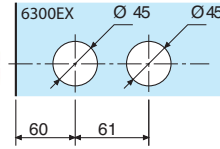

V525.2.**

References

Polished varnished brass

Brushed anodised alu silver

Bright chromium

Brushed matt chromium

V525.2.01

V525.2.12

V525.2.30

V525.2.33

Lock with one bb-key and handles.

• Offset mechanism to allow compression of rebate strip.

V526

References

Polished varnished brass

Brushed anodised alu silver

Bright chromium

Brushed matt chromium

V526.01

V526.12

V526.30

V526.33

Latch set with handles

• Offset mechanism to allow compression of rebate strip.