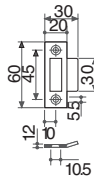

Brushed matt chromium

V525.33

Lock with euro profile cylinder and handles

- Offset mechanism to allow compression of rebate strip.

V525.2.**

References

Polished varnished brass

Brushed anodised alu silver