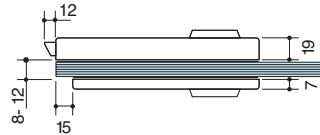

V330

References

Latch set without handles

Polished varnished brass

V330.01

Brushed anodised alu silver

V330.12

Brushed stainless steel

V330.15

Bright chromium

V330.30

Brushed matt chromium

V330.33

Brushed anodised alu.

V330.36

• Offset mechanism to allow compression of rebate strip.