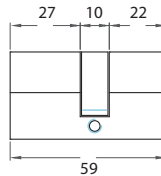

References

Polished varnished brass Bright chromium

V017.01

V017.30

Europrofile cylinder 59 mm