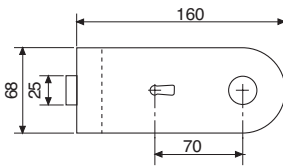

V525.2.**

References

Polished varnished brass

Brushed anodised alu silver

Bright chromium

Brushed matt chromium

V525.2.01

V525.2.12

V525.2.30

V525.2.33

Lock with one bb-key and handles.

• Offset mechanism to allow compression of rebate strip.

V526

References

Polished varnished brass

Brushed anodised alu silver

Bright chromium

Brushed matt chromium

V526.01

V526.12

V526.30

V526.33

Latch set with handles

• Offset mechanism to allow compression of rebate strip.