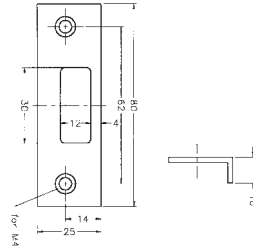

V554.2

References

V554.2.01

V554.2.15

Keep plate for V310, V320, V330 and V340 german style

V533.1

References

Polished varnished brass Brushed anodised alu silver Bright chromium Brushed matt chromium Brushed anodised alu

V533.1.01

V533.1.12

V533.1.30

V533.1.33

V533.1.36

Wall stop for locks

V017

References

Polished varnished brass Bright chromium

V017.01

V017.30

Europrofile cylinder 59 mm