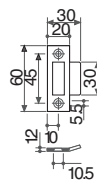

Lumira Horizontale - Locksets

LUMIRA HORIZONTALALE

Technical features

- For 8- 10 and 12 mm thick toughened glass
- To fit notch 6300EX
- Reversible
- Locked by key with forward motion of latch bolt
- Retractable latch bolt by key.

V525

References

Polished varnished brass

V525.01

Brushed anodised alu silver

V525.12

Bright chromium

V525.30

Brushed matt chromium

V525.33

Lock with euro profile cylinder and handles

- Offset mechanism to allow compression of rebate strip.