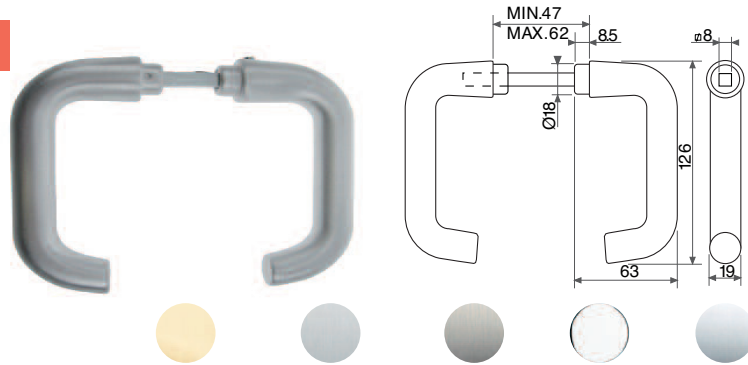

V750

References

Polished varnished brass   Brushed anodised alu silver   Brushed stainless steel   Bright chromium   Brushed matt chromium

V750.01   V750.12   V750.15   V750.30   V750.33

Pair of lever handles rounded design for V310, V320, V330 and V340

V760