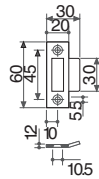

V526.30

V526.33

Latch set with handles

• Offset mechanism to allow compression of rebate strip.

V350

References

Polished varnished brass

Brushed anodised alu silver