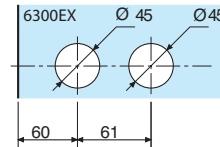

V527

References

Matching patch keep for lock series Lumira horizontal

Polished varnished brass

V527.01

Brushed anodised alu silver

V527.12

Brushed stainless steel

V527.15

Bright chromium

V527.30

Brushed matt chromium

V527.33

Brushed anodised alu.

V527.36