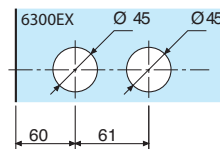

References

Polished varnished brass

Brushed anodised alu silver

Bright chromium

Brushed matt chromium

V525.2.01

V525.2.12

V525.2.30

V525.2.33

Lock with one bb-key and handles.

• Offset mechanism to allow compression of rebate strip.

V526