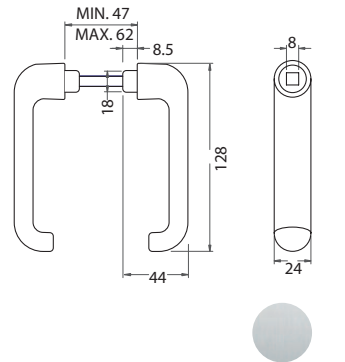

References

Brushed anodised alu silver

V760.12

Pair of lever handles flat design for V310, V320, V330 and V340