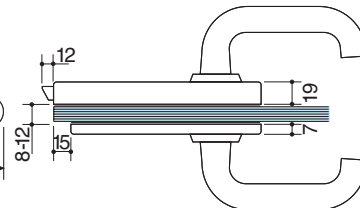

References

Polished varnished brass

Brushed anodised alu silver

Bright chromium

Brushed matt chromium

V525.2.01

V525.2.12

V525.2.30

V525.2.33

Lock with one bb-key and handles.

• Offset mechanism to allow compression of rebate strip.

V526