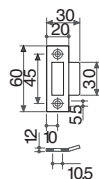

V310

References

Lock without cylinder (V017) and pair of handles or knobs

Polished varnished brass

Brushed anodised alu silver

Brushed stainless steel

Bright chromium

Brushed matt chromium

Brushed anodised alu.

V310.01

V310.12

V310.15

V310.30

V310.33

V310.36

- Offset mechanism to allow compression of rebate strip.