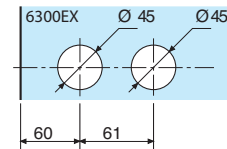

Lumira Horizontale - Locksets

LUMIRA HORIZONTALALE

Technical features

- For 8- 10 and 12 mm thick toughened glass
- To fit notch 6300EX
- Reversible
- Locked by key with forward motion of latch bolt
- Retractable latch bolt by key.

V525

References

Polished varnished brass

V525.01

Brushed anodised alu silver

V525.12

Bright chromium

V525.30

Brushed matt chromium

V525.33

Lock with euro profile cylinder and handles

- Offset mechanism to allow compression of rebate strip.