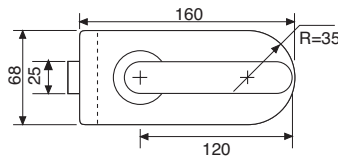

V526.30

V526.33

Latch set with handles

• Offset mechanism to allow compression of rebate strip.

V350

References

Polished varnished brass

Brushed anodised alu silver