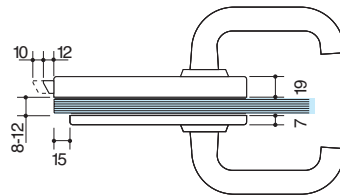

Lumira Horizontale - Locksets

LUMIRA HORIZONTALALE

Technical features

- For 8- 10 and 12 mm thick toughened glass
- To fit notch 6300EX
- Reversible
- Locked by key with forward motion of latch bolt
- Retractable latch bolt by key.

Brushed matt chromium

V525.33

Lock with euro profile cylinder and handles

- Offset mechanism to allow compression of rebate strip.

V525.2.**

References

Polished varnished brass

Brushed anodised alu silver

Bright chromium

Brushed matt chromium

V525.2.01

V525.2.12

V525.2.30

V525.2.33

Lock with one bb-key and handles.

• Offset mechanism to allow compression of rebate strip.