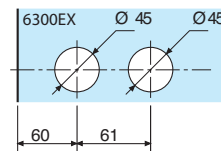

V330

References

Latch set without handles

Polished varnished brass

V330.01

Brushed anodised alu silver

V330.12

Brushed stainless steel

V330.15

Bright chromium

V330.30

Brushed matt chromium

V330.33

Brushed anodised alu.

V330.36

• Offset mechanism to allow compression of rebate strip.