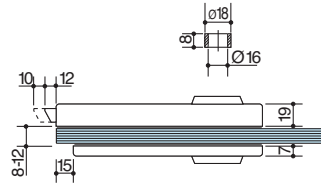

V320

References

Lock with one bb-key without handles

Polished varnished brass

V320.01

Brushed anodised alu silver

V320.12

Brushed stainless steel

V320.15

Bright chromium

V320.30

Brushed matt chromium

V320.33

Brushed anodised alu.

V320.36

• Offset mechanism to allow compression of rebate strip.