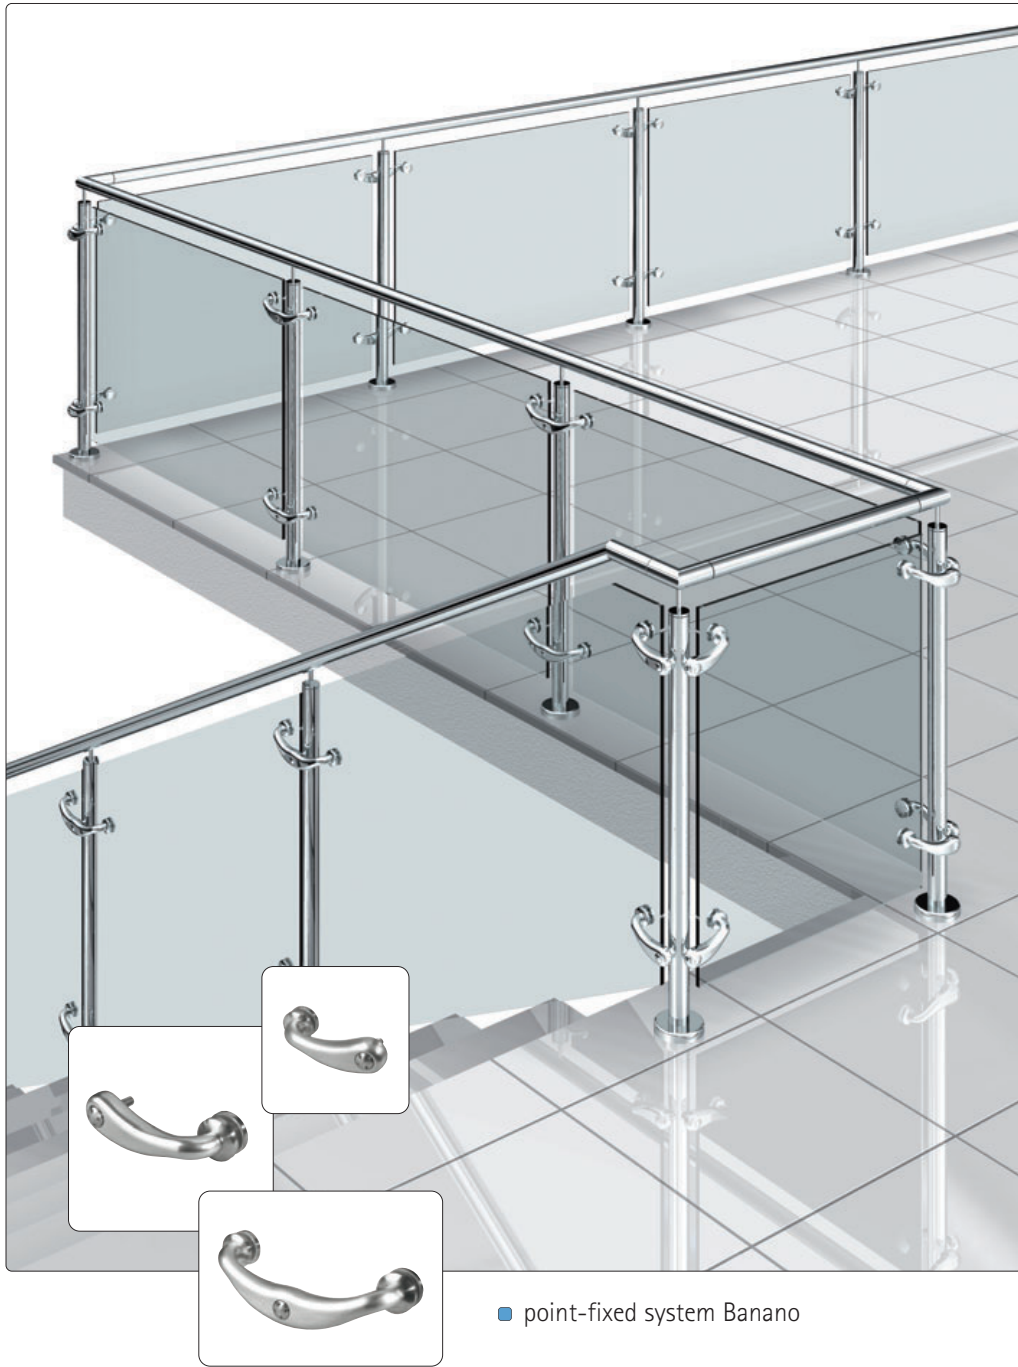

Point-Fixed System Banano

point-fixed system Banano

■ systematics and combination possibilities with Banano

point-fixed system Banano

■ connector Banano

item no.: 7220R

end connector right-hand version
Material: zinc die cast / A2

colour

RAL ZN0 ZN1 ZN5 ZN22

item no.: 7220L

end connector left-hand version
Material: zinc die cast / A2

colour

RAL ZN0 ZN1 ZN5 ZN22

item no.: 7230

middle connector
Material: zinc die cast / A2

colour

RAL ZN0 ZN1 ZN5 ZN22

point-fixed system Banano

■ adapter Banano

item no.: 7235

round tube adapter R20/R21,2/R24

Material: zinc die cast / A2

colour

item no.: 7235VK40/7235VK50

square tube adapter 40 mm/50 mm

Material: zinc die cast / A2
zinc die cast / A2

colour

point-fixed system Banano

■ round tube fixture Banano

item no.	Info	Ø
7221EO	round tube fixture	40 x 2
7222EO	round tube fixture	42,4 x 2
7223EO	round tube fixture	42,4 x 2,6
7224EO	round tube fixture	48,3 x 2
7225EO	round tube fixture	48,3 x 2,6