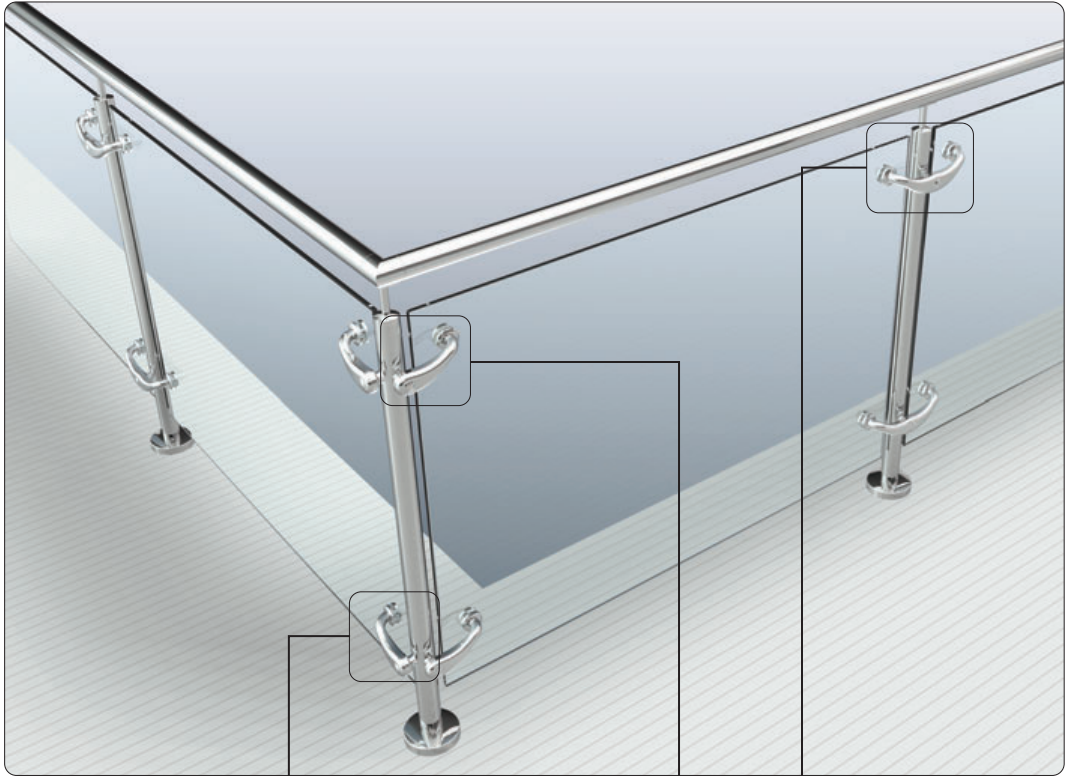

Point-Fixed System Banano

point-fixed system Banano

■ systematics and combination possibilities with Banano

point-fixed system Banano

■ connector Banano

item no.: 7220R

end connector right-hand version
Material: zinc die cast / A2

colour

RAL ZN0 ZN1 ZN5 ZN22

item no.: 7220L

end connector left-hand version
Material: zinc die cast / A2

colour

RAL ZN0 ZN1 ZN5 ZN22

item no.: 7230

middle connector
Material: zinc die cast / A2

colour

RAL ZN0 ZN1 ZN5 ZN22

point-fixed system Banano

■ adapter Banano

item no.: 7235

round tube adapter R20/R21,2/R24

Material: zinc die cast / A2

colour

item no.: 7235VK40/7235VK50

square tube adapter 40 mm/50 mm

Material: zinc die cast / A2
zinc die cast / A2

colour

point-fixed system Banano

■ round tube fixture Banano

item no.	Info	Ø
7221EO	round tube fixture	40 x 2
7222EO	round tube fixture	42,4 x 2
7223EO	round tube fixture	42,4 x 2,6
7224EO	round tube fixture	48,3 x 2
7225EO	round tube fixture	48,3 x 2,6