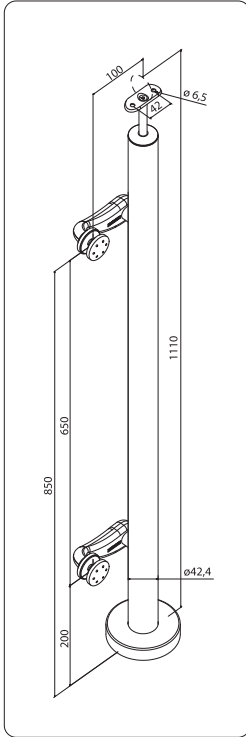

material	V2A (1.4301)
∅	42,4 x 2,0 mm

Art. Nr. 102291PSA2

middle post set

material	V2A (1.4301)
∅	42,4 x 2,0 mm

Art. Nr. 102292PSA2

corner post set

material	V2A (1.4301)
∅	42,4 x 2,0 mm

Set

corner post set

material V2A (1.4301)
 ∅ 42,4 x 2,0 mm

Art. Nr. 102298PSA2

H 1100 mm
 Q 16 pieces

Art. Nr. 102302PSA2

H 1000 mm
 Q 14 pieces

Art. Nr. 102306PSA2

H 900 mm
 Q 12 pieces

Set

middle post set with connector

material V2A (1.4301)
 ∅ 42,4 x 2,0 mm

Art. Nr. 102299PSA2

H 1100 mm
 Q 8 pieces

Art. Nr. 102303PSA2

H 1000 mm
 Q 7 pieces

Art. Nr. 102307PSA2

H 900 mm
 Q 6 pieces

prefabricated posts

■ post sets with Banano

Art. Nr. 102308PSA2

end post set, left
 material V2A (1.4301)
 =O 42,4 x 2,0 mm

Art. Nr. 102309PSA2

end post set, right
 material V2A (1.4301)
 =O 42,4 x 2,0 mm