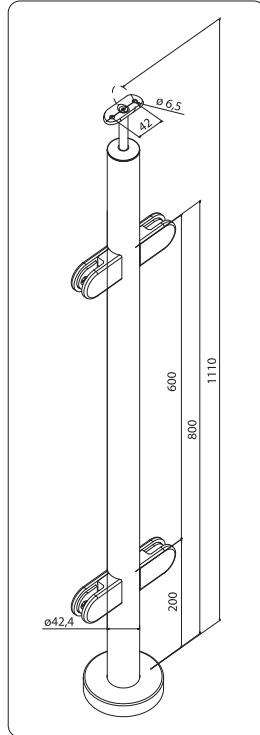

Prefabricated Posts

■ prefabricated posts

prefabricated posts

■ post sets with glass clamps

INFO

All posts can be offered to customers' requirements in size, dimension and assembly.

Art. Nr. 102284PSA2

post set with glass clamps, starting post
 material V2A (1.4301)
 ∅ 42,4 x 2,0 mm

Art. Nr. 102285PSA2

post set with glass clamps, middle post
 material V2A (1.4301)
 ∅ 42,4 x 2,0 mm

Art. Nr. 102286PSA2

post set with glass clamps, corner post
 material V2A (1.4301)
 ∅ 42,4 x 2,0 mm

prefabricated posts

material	V2A (1.4301)
∅	42,4 x 2,0 mm

Art. Nr. 102291PSA2

middle post set

material	V2A (1.4301)
∅	42,4 x 2,0 mm

Art. Nr. 102292PSA2

corner post set

material	V2A (1.4301)
∅	42,4 x 2,0 mm

Set

end post set, left

material	V2A (1.4301)
∅	42,4 x 2,0 mm

Art. Nr. 102293PSA2

H 1100 mm

Q 8 pieces

Art. Nr. 102294PSA2

H 1000 mm

Q 7 pieces