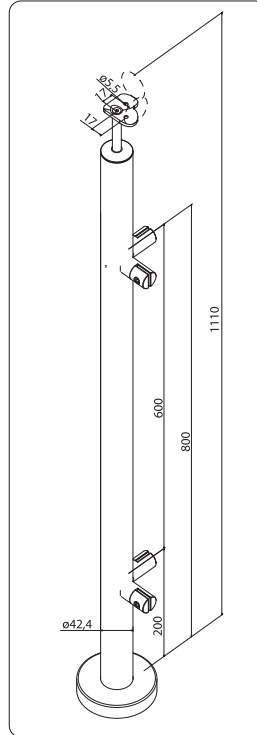

■ post sets with sheet holders

Art. Nr. 102287PSA2

post set with sheet holders, starting post

material	V2A (1.4301)
⇒	42,4 x 2,0 mm

Art. Nr. 102288PSA2

post set with sheet holders, middle post

material	V2A (1.4301)
⇒	42,4 x 2,0 mm

Art. Nr. 102289PSA2

post set with sheet holders, corner post

material	V2A (1.4301)
⇒	42,4 x 2,0 mm

prefabricated posts

post sets with cp-mini clamps

Pfostensets mit Querstabhaltern

Art. Nr. 102290PSA2

end post set, left

material	V2A (1.4301)
∅	42,4 x 2,0 mm

Art. Nr. 102291PSA2

middle post set

material	V2A (1.4301)
∅	42,4 x 2,0 mm

Art. Nr. 102292PSA2

corner post set

material	V2A (1.4301)
∅	42,4 x 2,0 mm

Set

end post set, left

material	V2A (1.4301)
∅	42,4 x 2,0 mm

Art. Nr. 102293PSA2

H 1100 mm

Q 8 pieces

Art. Nr. 102294PSA2

H 1000 mm

Q 7 pieces