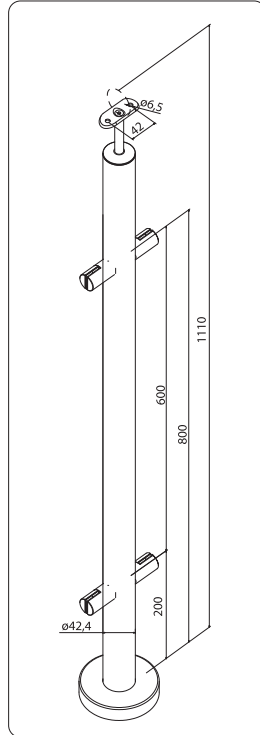

Art. Nr. 102285PSA2

post set with glass clamps, middle post
 material V2A (1.4301)
 ∅ 42,4 x 2,0 mm

Art. Nr. 102286PSA2

post set with glass clamps, corner post
 material V2A (1.4301)
 ∅ 42,4 x 2,0 mm

prefabricated posts

■ post sets with sheet holders

Art. Nr. 102287PSA2

post set with sheet holders, starting post

material	V2A (1.4301)
⇒	42,4 x 2,0 mm

Art. Nr. 102288PSA2

post set with sheet holders, middle post

material	V2A (1.4301)
⇒	42,4 x 2,0 mm

material	V2A (1.4301)
∅	42,4 x 2,0 mm

Art. Nr. 102291PSA2

middle post set

material	V2A (1.4301)
∅	42,4 x 2,0 mm

Art. Nr. 102292PSA2

corner post set

material	V2A (1.4301)
∅	42,4 x 2,0 mm

Set

end post set, left

material	V2A (1.4301)
∅	42,4 x 2,0 mm

Art. Nr. 102293PSA2

H 1100 mm

Q 8 pieces

Art. Nr. 102294PSA2

H 1000 mm

Q 7 pieces