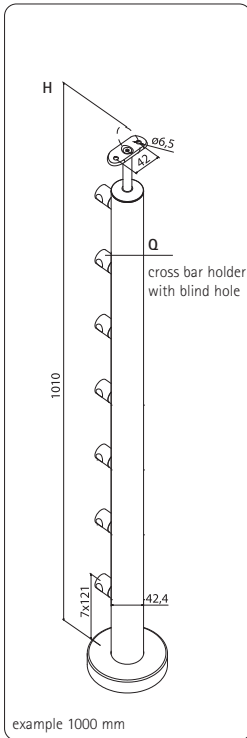

material	V2A (1.4301)
∅	42,4 x 2,0 mm

Art. Nr. 102291PSA2

middle post set

material	V2A (1.4301)
∅	42,4 x 2,0 mm

Art. Nr. 102292PSA2

corner post set

material	V2A (1.4301)
∅	42,4 x 2,0 mm

Set

end post set, left

material	V2A (1.4301)
∅	42,4 x 2,0 mm

Art. Nr. 102293PSA2

H 1100 mm

Q 8 pieces

Art. Nr. 102294PSA2

H 1000 mm

Q 7 pieces

Art. Nr. 102295PSA2

H 900 mm

Q 6 pieces

prefabricated posts

■ post sets with cross bar holders

Set

end post set, right

material V2A (1.4301)
 ∅ 42,4 x 2,0 mm

corner post set

material V2A (1.4301)
 ∅ 42,4 x 2,0 mm

Art. Nr. 102298PSA2

H 1100 mm
 Q 16 pieces

Art. Nr. 102302PSA2

H 1000 mm
 Q 14 pieces

Art. Nr. 102306PSA2

H 900 mm
 Q 12 pieces