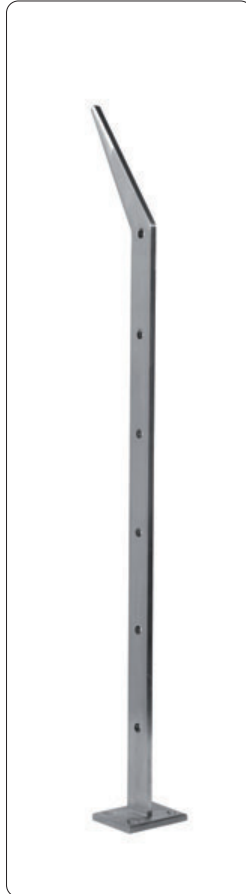

Art. Nr. 102310PSA2

middle post set
 material V2A (1.4301)
 =O 42,4 x 2,0 mm

Art. Nr. 102311PSA2

corner post set
 material V2A (1.4301)
 =O 42,4 x 2,0 mm

prefabricated posts

■ post sets with flat bar

Art. Nr. 102312PSA2

post set VA2, flat bar, with 8 cross bar holders Ø12.2 mm, 964 mm high, handrail support for Ø42.4 mm, floor mounting.

Art. Nr. 102313PSA2

post set VA2, flat bar, with 5 cross bar holders Ø12.2 mm, 1333mm high, handrail support for Ø42.4 mm and wall mounting.