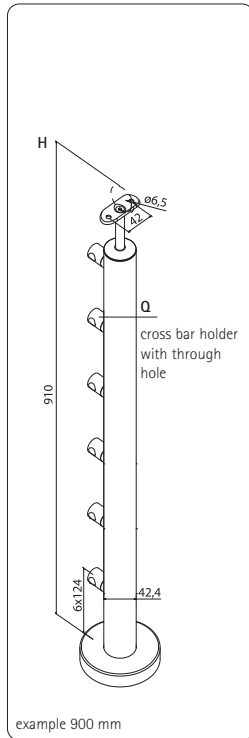

material	V2A (1.4301)
∅	42,4 x 2,0 mm

Art. Nr. 102291PSA2

middle post set

material	V2A (1.4301)
∅	42,4 x 2,0 mm

Art. Nr. 102292PSA2

corner post set

material	V2A (1.4301)
∅	42,4 x 2,0 mm

Set

end post set, left

material	V2A (1.4301)
∅	42,4 x 2,0 mm

Art. Nr. 102293PSA2

H 1100 mm

Q 8 pieces

Art. Nr. 102294PSA2

H 1000 mm

Q 7 pieces

Art. Nr. 102295PSA2

H 900 mm

Q 6 pieces

prefabricated posts

■ post sets with cross bar holders

Set

end post set, right

material V2A (1.4301)
 ∅ 42,4 x 2,0 mm

corner post set

material V2A (1.4301)
 ∅ 42,4 x 2,0 mm

Art. Nr. 102298PSA2

H 1100 mm
 Q 16 pieces

Art. Nr. 102302PSA2

H 1000 mm
 Q 14 pieces

Art. Nr. 102306PSA2

H 900 mm
 Q 12 pieces