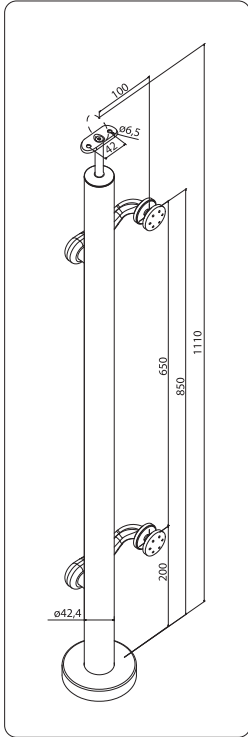

prefabricated posts

■ post sets with Banano

Art. Nr. 102308PSA2

end post set, left
material V2A (1.4301)
=O 42,4 x 2,0 mm