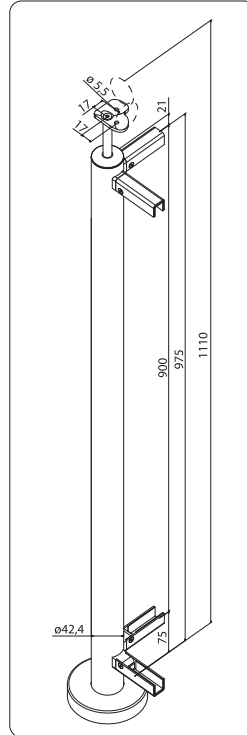

■ post sets with sheet holders

Art. Nr. 102287PSA2

post set with sheet holders, starting post

material	V2A (1.4301)
⇒	42,4 x 2,0 mm

Art. Nr. 102288PSA2

post set with sheet holders, middle post

material	V2A (1.4301)
⇒	42,4 x 2,0 mm

Art. Nr. 102289PSA2

post set with sheet holders, corner post

material	V2A (1.4301)
⇒	42,4 x 2,0 mm

prefabricated posts

post sets with cp-mini clamps

Pfostensets mit Querstabhaltern

Art. Nr. 102290PSA2

end post set, left

material	V2A (1.4301)
∅	42,4 x 2,0 mm

Art. Nr. 102291PSA2

middle post set

material	V2A (1.4301)
∅	42,4 x 2,0 mm

Art. Nr. 102292PSA2

corner post set

material	V2A (1.4301)
∅	42,4 x 2,0 mm

Set

end post set, left

material	V2A (1.4301)
∅	42,4 x 2,0 mm

Art. Nr. 102293PSA2

H 1100 mm

Q 8 pieces

Art. Nr. 102294PSA2

H 1000 mm

Q 7 pieces