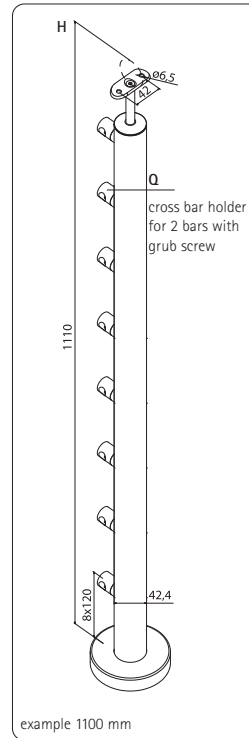

material	V2A (1.4301)
∅	42,4 x 2,0 mm

Art. Nr. 102291PSA2

middle post set

material	V2A (1.4301)
∅	42,4 x 2,0 mm

Art. Nr. 102292PSA2

corner post set

material	V2A (1.4301)
∅	42,4 x 2,0 mm

Set

end post set, left

material	V2A (1.4301)
∅	42,4 x 2,0 mm

Art. Nr. 102293PSA2

H 1100 mm

Q 8 pieces

Art. Nr. 102294PSA2

H 1000 mm

Q 7 pieces

Art. Nr. 102295PSA2

H 900 mm

Q 6 pieces

prefabricated posts

■ post sets with cross bar holders

Set

end post set, right

material V2A (1.4301)
 ∅ 42,4 x 2,0 mm

corner post set

material V2A (1.4301)
 ∅ 42,4 x 2,0 mm

Art. Nr. 102298PSA2

H 1100 mm
 Q 16 pieces

Art. Nr. 102302PSA2

H 1000 mm
 Q 14 pieces

Art. Nr. 102306PSA2

H 900 mm
 Q 12 pieces