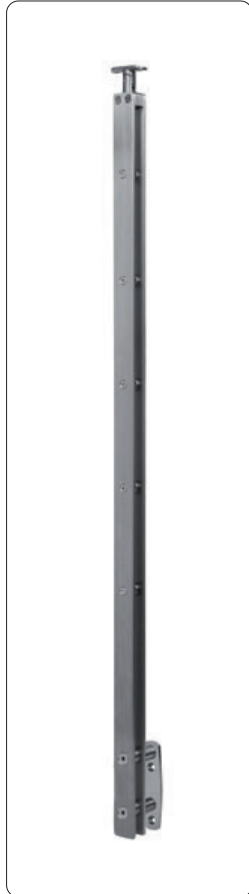

Art. Nr. 102310PSA2

middle post set
 material V2A (1.4301)
 =O 42,4 x 2,0 mm

Art. Nr. 102311PSA2

corner post set
 material V2A (1.4301)
 =O 42,4 x 2,0 mm

prefabricated posts

■ post sets with flat bar

Art. Nr. 102312PSA2

post set VA2, flat bar, with 8 cross bar holders Ø12.2 mm, 964 mm high, handrail support for Ø42.4 mm, floor mounting.

Art. Nr. 102313PSA2

post set VA2, flat bar, with 5 cross bar holders Ø12.2 mm, 1333mm high, handrail support for Ø42.4 mm and wall mounting.