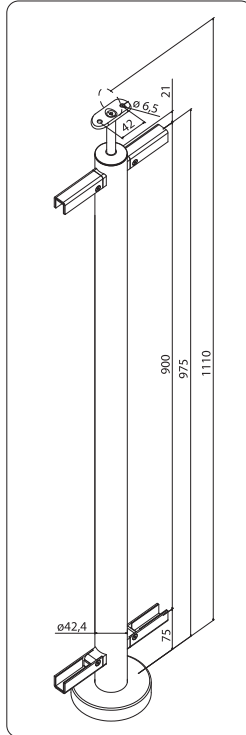

■ post sets with sheet holders

Art. Nr. 102287PSA2

post set with sheet holders, starting post

material	V2A (1.4301)
⇒	42,4 x 2,0 mm

Art. Nr. 102288PSA2

post set with sheet holders, middle post

material	V2A (1.4301)
⇒	42,4 x 2,0 mm

Art. Nr. 102289PSA2

post set with sheet holders, corner post

material	V2A (1.4301)
⇒	42,4 x 2,0 mm

prefabricated posts

post sets with cp-mini clamps

Pfostensets mit Querstabhaltern

Art. Nr. 102290PSA2

end post set, left

material	V2A (1.4301)
∅	42,4 x 2,0 mm

Art. Nr. 102291PSA2

middle post set

material	V2A (1.4301)
∅	42,4 x 2,0 mm

Art. Nr. 102292PSA2

corner post set

material	V2A (1.4301)
∅	42,4 x 2,0 mm

Set

end post set, left

material	V2A (1.4301)
∅	42,4 x 2,0 mm

Art. Nr. 102293PSA2

H 1100 mm

Q 8 pieces

Art. Nr. 102294PSA2

H 1000 mm

Q 7 pieces