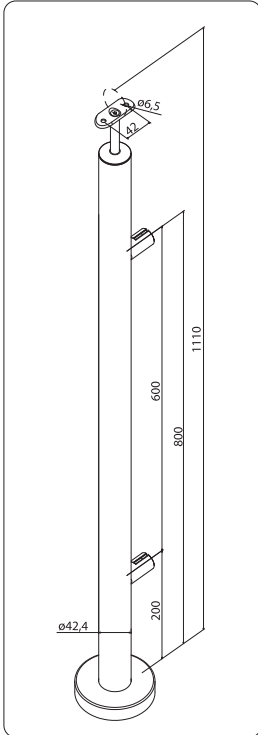

Art. Nr. 102285PSA2

post set with glass clamps, middle post
 material V2A (1.4301)
 ∅ 42,4 x 2,0 mm

Art. Nr. 102286PSA2

post set with glass clamps, corner post
 material V2A (1.4301)
 ∅ 42,4 x 2,0 mm

prefabricated posts

■ post sets with sheet holders

Art. Nr. 102287PSA2

post set with sheet holders, starting post

material	V2A (1.4301)
⇒	42,4 x 2,0 mm

Art. Nr. 102288PSA2

post set with sheet holders, middle post

material	V2A (1.4301)
⇒	42,4 x 2,0 mm

material	V2A (1.4301)
∅	42,4 x 2,0 mm

Art. Nr. 102291PSA2

middle post set

material	V2A (1.4301)
∅	42,4 x 2,0 mm

Art. Nr. 102292PSA2

corner post set

material	V2A (1.4301)
∅	42,4 x 2,0 mm

Set

end post set, left

material	V2A (1.4301)
∅	42,4 x 2,0 mm

Art. Nr. 102293PSA2

H 1100 mm

Q 8 pieces

Art. Nr. 102294PSA2

H 1000 mm

Q 7 pieces