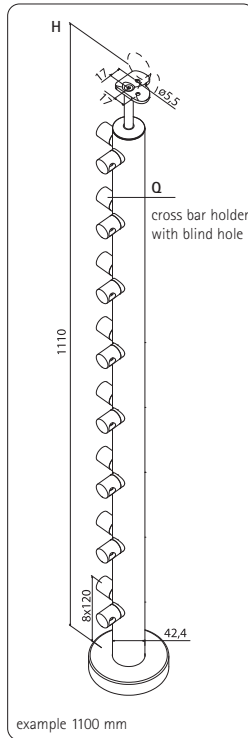

material	V2A (1.4301)
∅	42,4 x 2,0 mm

Art. Nr. 102291PSA2

middle post set

material	V2A (1.4301)
∅	42,4 x 2,0 mm

Art. Nr. 102292PSA2

corner post set

material	V2A (1.4301)
∅	42,4 x 2,0 mm

Set

end post set, left

material	V2A (1.4301)
∅	42,4 x 2,0 mm

Art. Nr. 102293PSA2

H 1100 mm

Q 8 pieces

Art. Nr. 102294PSA2

H 1000 mm

Q 7 pieces

Art. Nr. 102295PSA2

H 900 mm

Q 6 pieces

prefabricated posts

■ post sets with cross bar holders

Set

end post set, right

material V2A (1.4301)
 ∅ 42,4 x 2,0 mm

Set

middle post set with connector

material V2A (1.4301)
 ∅ 42,4 x 2,0 mm

Art. Nr. 102299PSA2

H 1100 mm
 Q 8 pieces

Art. Nr. 102303PSA2

H 1000 mm
 Q 7 pieces

Art. Nr. 102307PSA2