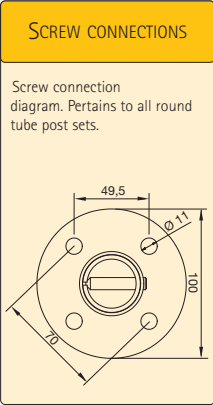

Prefabricated Posts

■ prefabricated posts

prefabricated posts

■ post sets with glass clamps

INFO

All posts can be offered to customers' requirements in size, dimension and assembly.

Art. Nr. 102284PSA2

post set with glass clamps, starting post
 material V2A (1.4301)
 ∅ 42,4 x 2,0 mm

Art. Nr. 102285PSA2

post set with glass clamps, middle post
 material V2A (1.4301)
 ∅ 42,4 x 2,0 mm

Art. Nr. 102286PSA2

post set with glass clamps, corner post
 material V2A (1.4301)
 ∅ 42,4 x 2,0 mm

prefabricated posts

■ post sets with sheet holders

Art. Nr. 102287PSA2

post set with sheet holders, starting post

material	V2A (1.4301)
⇒	42,4 x 2,0 mm

Art. Nr. 102288PSA2

post set with sheet holders, middle post

material	V2A (1.4301)
⇒	42,4 x 2,0 mm

material	V2A (1.4301)
∅	42,4 x 2,0 mm

Art. Nr. 102291PSA2

middle post set

material	V2A (1.4301)
∅	42,4 x 2,0 mm

Art. Nr. 102292PSA2

corner post set

material	V2A (1.4301)
∅	42,4 x 2,0 mm

Set