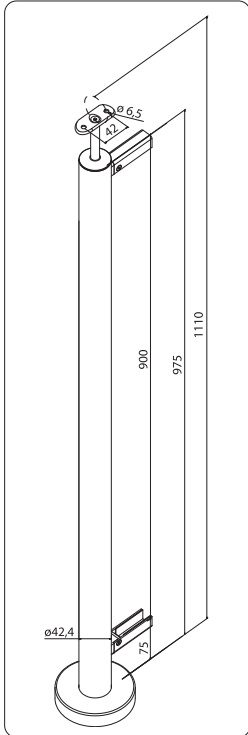

■ post sets with sheet holders

Art. Nr. 102287PSA2

post set with sheet holders, starting post

material	V2A (1.4301)
⇒	42,4 x 2,0 mm

Art. Nr. 102288PSA2

post set with sheet holders, middle post

material	V2A (1.4301)
⇒	42,4 x 2,0 mm

Art. Nr. 102289PSA2

post set with sheet holders, corner post

material	V2A (1.4301)
⇒	42,4 x 2,0 mm

prefabricated posts

post sets with cp-mini clamps

Pfostensets mit Querstabhaltern

Art. Nr. 102290PSA2

end post set, left

material	V2A (1.4301)
∅	42,4 x 2,0 mm

Art. Nr. 102291PSA2

middle post set

material	V2A (1.4301)
∅	42,4 x 2,0 mm

Art. Nr. 102292PSA2

corner post set

material	V2A (1.4301)
∅	42,4 x 2,0 mm

Set

end post set, left

material	V2A (1.4301)
∅	42,4 x 2,0 mm

Art. Nr. 102293PSA2

H 1100 mm

Q 8 pieces

Art. Nr. 102294PSA2

H 1000 mm

Q 7 pieces