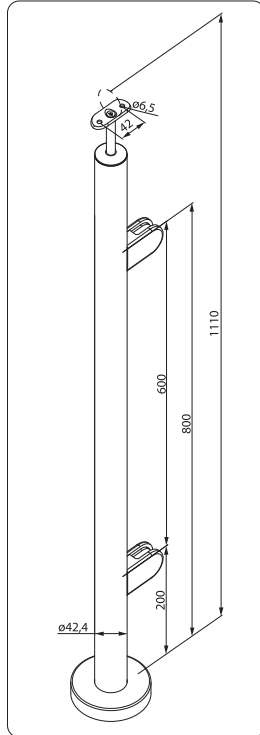

Prefabricated Posts

■ prefabricated posts

prefabricated posts

■ post sets with glass clamps

INFO

All posts can be offered to customers' requirements in size, dimension and assembly.

Art. Nr. 102284PSA2

post set with glass clamps, starting post
 material V2A (1.4301)
 ∅ 42,4 x 2,0 mm

Art. Nr. 102285PSA2

post set with glass clamps, middle post
 material V2A (1.4301)
 ∅ 42,4 x 2,0 mm

Art. Nr. 102286PSA2

post set with glass clamps, corner post
 material V2A (1.4301)
 ∅ 42,4 x 2,0 mm

prefabricated posts

material	V2A (1.4301)
∅	42,4 x 2,0 mm

Art. Nr. 102291PSA2

middle post set

material	V2A (1.4301)
∅	42,4 x 2,0 mm

Art. Nr. 102292PSA2

corner post set

material	V2A (1.4301)
∅	42,4 x 2,0 mm

Set

end post set, left

material	V2A (1.4301)
∅	42,4 x 2,0 mm

Art. Nr. 102293PSA2

H 1100 mm

Q 8 pieces

Art. Nr. 102294PSA2

H 1000 mm

Q 7 pieces