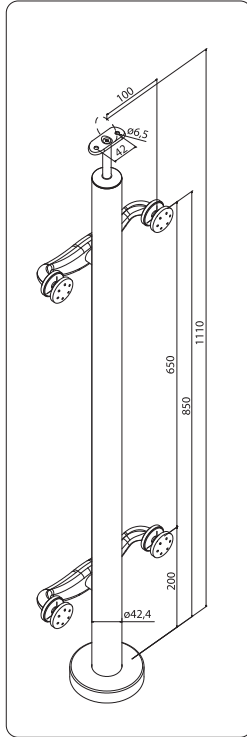

material	V2A (1.4301)
∅	42,4 x 2,0 mm

Art. Nr. 102291PSA2

middle post set

material	V2A (1.4301)
∅	42,4 x 2,0 mm

Art. Nr. 102292PSA2

corner post set

material	V2A (1.4301)
∅	42,4 x 2,0 mm

Set

corner post set

material V2A (1.4301)
 ∅ 42,4 x 2,0 mm

Art. Nr. 102298PSA2

H 1100 mm
 Q 16 pieces

Art. Nr. 102302PSA2

H 1000 mm
 Q 14 pieces

Art. Nr. 102306PSA2

H 900 mm
 Q 12 pieces

Set

middle post set with connector

material V2A (1.4301)
 ∅ 42,4 x 2,0 mm

Art. Nr. 102299PSA2

H 1100 mm
 Q 8 pieces

Art. Nr. 102303PSA2

H 1000 mm
 Q 7 pieces

Art. Nr. 102307PSA2

H 900 mm
 Q 6 pieces

prefabricated posts

■ post sets with Banano

Art. Nr. 102308PSA2

end post set, left
 material V2A (1.4301)
 =O 42,4 x 2,0 mm

Art. Nr. 102309PSA2

end post set, right
 material V2A (1.4301)
 =O 42,4 x 2,0 mm