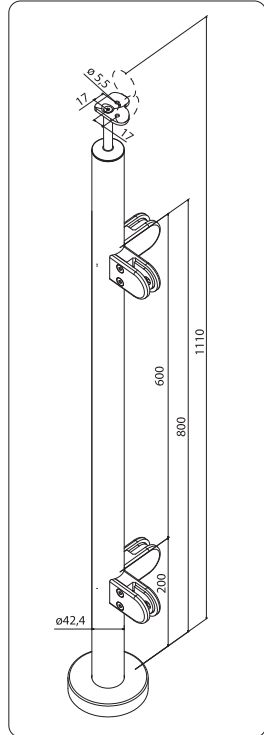

Prefabricated Posts

■ prefabricated posts

prefabricated posts

■ post sets with glass clamps

INFO

All posts can be offered to customers' requirements in size, dimension and assembly.

Art. Nr. 102284PSA2

post set with glass clamps, starting post
 material V2A (1.4301)
 ∅ 42,4 x 2,0 mm

Art. Nr. 102285PSA2

post set with glass clamps, middle post
 material V2A (1.4301)
 ∅ 42,4 x 2,0 mm

Art. Nr. 102286PSA2

post set with glass clamps, corner post
 material V2A (1.4301)
 ∅ 42,4 x 2,0 mm

prefabricated posts

material	V2A (1.4301)
∅	42,4 x 2,0 mm

Art. Nr. 102291PSA2

middle post set

material	V2A (1.4301)
∅	42,4 x 2,0 mm

Art. Nr. 102292PSA2

corner post set

material	V2A (1.4301)
∅	42,4 x 2,0 mm

Set

end post set, left

material	V2A (1.4301)
∅	42,4 x 2,0 mm

Art. Nr. 102293PSA2

H 1100 mm

Q 8 pieces

Art. Nr. 102294PSA2

H 1000 mm

Q 7 pieces