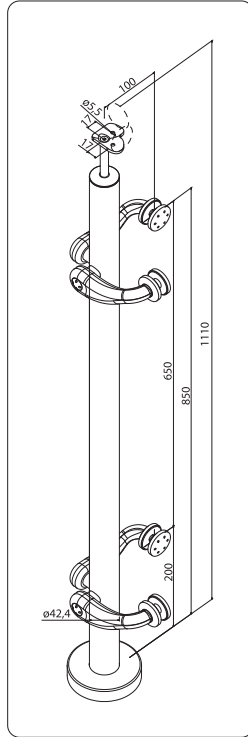

Art. Nr. 102311PSA2

corner post set
material V2A (1.4301)
=O 42,4 x 2,0 mm