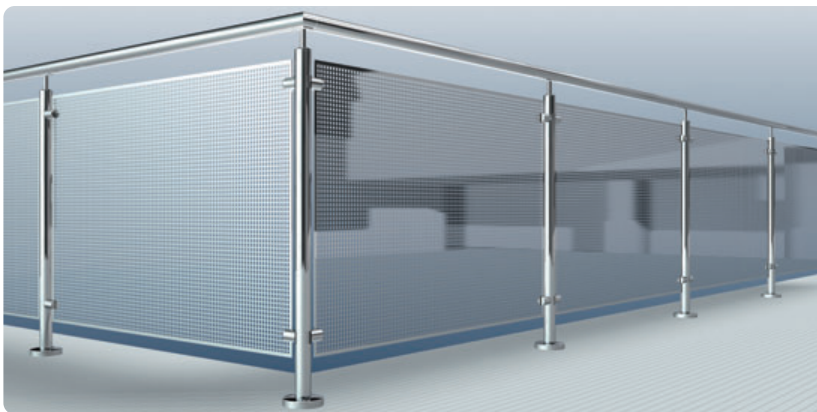

post set with sheet holders, corner post

material	V2A (1.4301)
⇒	42,4 x 2,0 mm