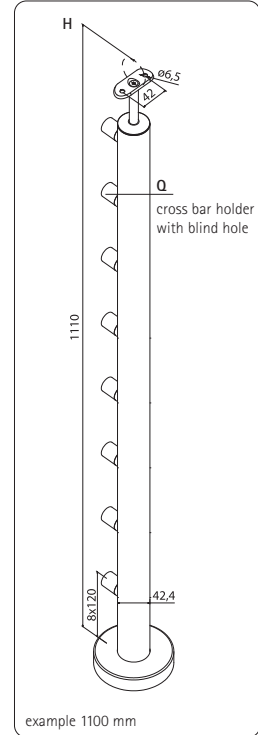

■ post sets with sheet holders

Art. Nr. 102287PSA2

post set with sheet holders, starting post

material	V2A (1.4301)
⇒	42,4 x 2,0 mm

Art. Nr. 102288PSA2

post set with sheet holders, middle post

material	V2A (1.4301)
⇒	42,4 x 2,0 mm

Art. Nr. 102289PSA2

post set with sheet holders, corner post

material	V2A (1.4301)
⇒	42,4 x 2,0 mm

prefabricated posts

post sets with cp-mini clamps

Pfostensets mit Querstabhaltern

Art. Nr. 102290PSA2

end post set, left

material	V2A (1.4301)
∅	42,4 x 2,0 mm

Art. Nr. 102291PSA2

middle post set

material	V2A (1.4301)
∅	42,4 x 2,0 mm

Art. Nr. 102292PSA2

corner post set

material	V2A (1.4301)
∅	42,4 x 2,0 mm

Set

end post set, left

material	V2A (1.4301)
∅	42,4 x 2,0 mm

Art. Nr. 102293PSA2

H 1100 mm

Q 8 pieces

Art. Nr. 102294PSA2

H 1000 mm

Q 7 pieces