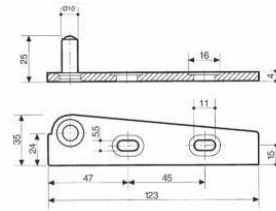

V593

References

Polished varnished brass

Brushed anodised alu silver

Bright chromium

Brushed matt chromium

Brushed anodised alu.

Top and bottom offset pivot hinges with mounting plate, top hinge with adapted back plate

V593.01

V593.12

V593.30.0

V593.33

V593.36