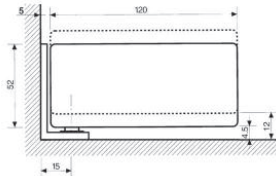

V090.15

References

Plate for V590, V592, V593 for support mounting only