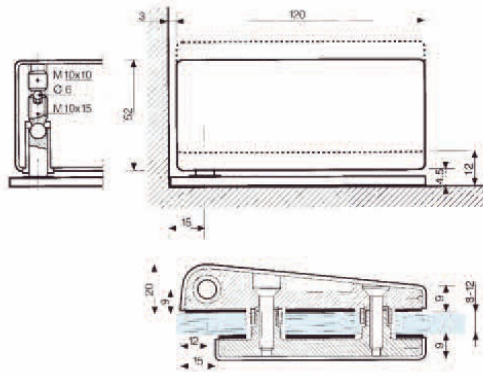

V592

References

Polished varnished brass

Brushed anodised alu silver

Bright chromium

Brushed matt chromium

Brushed anodised alu.

Top and bottom offset pivot hinges with mounting plate, top hinge with reduced

Brushed anodised alu silver

Bright chromium

Brushed matt chromium

Brushed anodised alu.

Top and bottom offset pivot hinges with mounting plate, top hinge with adapted back plate

V593.01

V593.12

V593.30.0