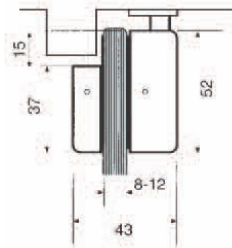

V592

References

Polished varnished brass

Brushed anodised alu silver

Bright chromium

Brushed matt chromium

Brushed anodised alu.

Top and bottom offset pivot hinges with mounting plate, top hinge with reduced

V592.01

V592.12

V592.30.0

V592.33

V592.36

V593

References

Polished varnished brass

Brushed anodised alu silver

Bright chromium

Brushed matt chromium

Brushed anodised alu.

Top and bottom offset pivot hinges with mounting plate, top hinge with adapted back plate

V593.01

V593.12

V593.30.0

V593.33

V593.36

Ideal for large and heavy doors

V090.15

References

Plate for V590, V592, V593 for support mounting only