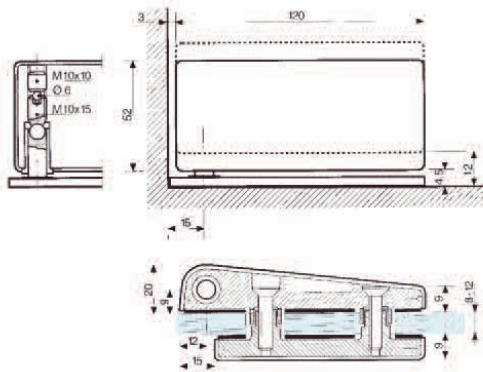

V593

References

Polished varnished brass

Brushed anodised alu silver

Bright chromium

Brushed matt chromium

Brushed anodised alu.

Top and bottom offset pivot hinges with mounting plate, top hinge with adapted back plate

V593.01

V593.12

V593.30.0

V593.33

V593.36