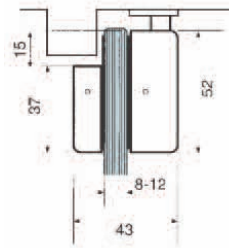

V592

References

Polished varnished brass

Brushed anodised alu silver

Bright chromium

Brushed matt chromium

Brushed anodised alu.

Top and bottom offset pivot hinges with mounting plate, top hinge with reduced

V592.01

V592.12

V592.30.0

V592.33

V592.36

V593

References

Polished varnished brass

Brushed anodised alu silver

Bright chromium

Brushed matt chromium

Brushed anodised alu.

Top and bottom offset pivot hinges with mounting plate, top hinge with adapted back plate

V593.01

V593.12

V593.30.0

V593.33

V593.36

Ideal for large and heavy doors

V090.15

References

Plate for V590, V592, V593 for support mounting only