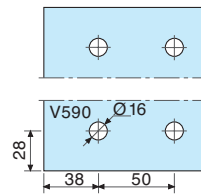

V592

References

Polished varnished brass

Brushed anodised alu silver

Bright chromium

Brushed matt chromium

Brushed anodised alu.

Top and bottom offset pivot hinges with mounting plate, top hinge with reduced