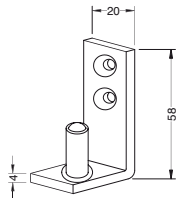

Brushed anodised alu silver

Bright chromium

Brushed matt chromium

Brushed anodised alu.

Top and bottom offset pivot hinges with mounting plate, top hinge with adapted back plate

V593.01

V593.12

V593.30.0

V593.33

V593.36

Ideal for large and heavy doors

V090.15

References

Plate for V590, V592, V593 for support mounting only