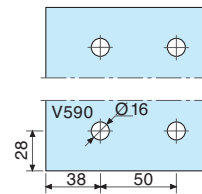

V593

References

Polished varnished brass

Brushed anodised alu silver

Bright chromium

Brushed matt chromium

Brushed anodised alu.

Top and bottom offset pivot hinges with mounting plate, top hinge with adapted back plate

V593.01

V593.12

V593.30.0

V593.33

V593.36