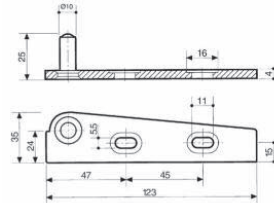

V592

References

Polished varnished brass

Brushed anodised alu silver

Bright chromium

Brushed matt chromium

Brushed anodised alu.

Top and bottom offset pivot hinges with mounting plate, top hinge with reduced

Brushed anodised alu silver

Bright chromium

Brushed matt chromium

Brushed anodised alu.

Top and bottom offset pivot hinges with mounting plate, top hinge with adapted back plate

V593.01

V593.12

V593.30.0

V593.33

V593.36

Ideal for large and heavy doors

V090.15

References

Plate for V590, V592, V593 for support mounting only