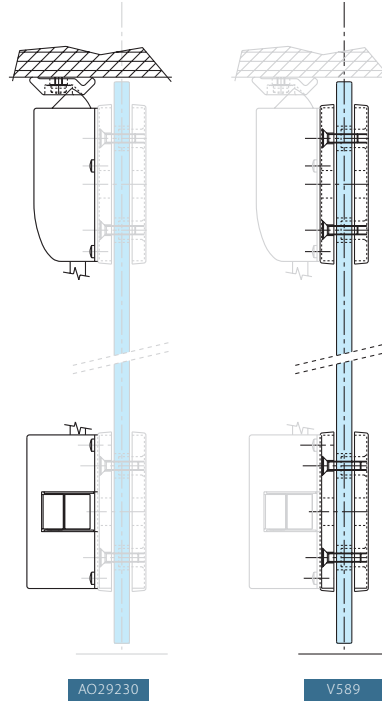

M1040.52

M1040.30

V586

Pair of glass fitting, for side latch mechanism for M1040 panic exit device (Assembly on notch)

Brushed anodised alu. silver

Black Anodised

Bright chromium

V586.12

AO29130

Interior view of a left hand door

AO29130.73

AO29130.52

AO29130.30

Top vertical latch and bottom side latch for right (DIN left) hand door, strikers and vertical rods for doors up to 2500 mm to fit on glass with accessory V589

V589

V589.12

V589.19

V589.30

Pair of supports for vertical top latch and side bottom latch to fit AO29130 et AO29230 (Assembly on notch)

AO29230 + V589

References

AO29230

Interior view of a right hand dc

Lacquered silver

Lacquered black

Bright chromium

AO29230.73

AO29230.52

AO29230.30

Top vertical latch and bottom side latch for left (DIN right) hand door, strikers and vertical rods for doors up to 2500 mm to fit on glass with accessory V589