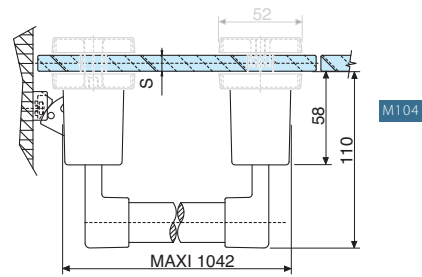

M1040 + V586

References

M1040

Anti panic device for single glass door to fit on glass with accessory V586.

Lacquered silver

Lacquered black

Bright chromium

M1040.73

M1040.52

M1040.30

V586

Pair of glass fitting, for side latch mechanism for M1040 panic exit device (Assembly on notch)

Brushed anodised alu. silver

Black Anodised

Bright chromium

V586.12

V586.19

V586.30