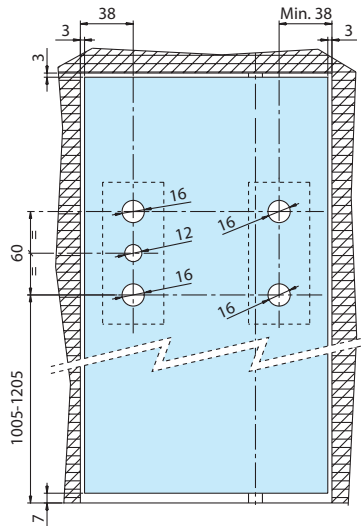

M1040 + V586

References

M1040

Anti panic device for single glass door to fit on glass with accessory V586.

Lacquered silver

Lacquered black

Bright chromium

M1040.73

M1040.52

M1040.30

V586

Pair of glass fitting, for side latch mechanism for M1040 panic exit device (Assembly on notch)

Brushed anodised alu. silver

Black Anodised

Bright chromium

V586.12

V586.19

V586.30