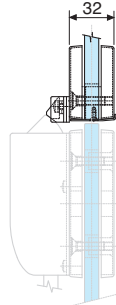

V589

V589.12

V589.19

V589.30

Pair of supports for vertical top latch and side bottom latch to fit AO29130 et AO29230 (Assembly on notch)

AO29230 + V589

References

AO29230

Interior view of a right hand dc

Lacquered silver

Lacquered black

Bright chromium

AO29230.73

AO29230.52

AO29230.30

Top vertical latch and bottom side latch for left (DIN right) hand door, strikers and vertical rods for doors up to 2500 mm to fit on glass with accessory V589

V589

Pair of supports for vertical top latch and side bottom latch to fit AO29130 et AO29230 (Assembly on notch)

Brushed anodised alu. silver

Black Anodised

Bright chromium

V589.12

V589.19

V589.30

V588

References

Matching patch keep to fit on overhead panel

Brushed anodised alu. silver

Black Anodised

Bright chromium

V588.12

V588.19