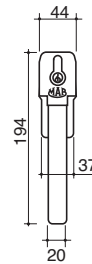

AO41630

Lacquered silver

Lacquered black

Bright chromium

References

Handle with locking cylinder (opening without key)
Use with M1040

AO41630.73

AO41630.52

AO41630.30