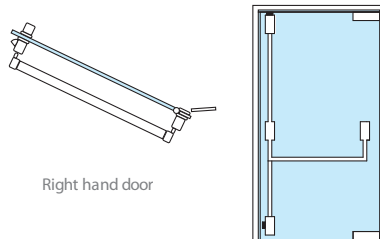

AO29130

Interior view of a left hand door

AO29130.73

AO29130.52

AO29130.30

Top vertical latch and bottom side latch for right (DIN left) hand door, strikers and vertical rods for doors up to 2500 mm to fit on glass with accessory V589

V589

V589.12

V589.19

V589.30

Pair of supports for vertical top latch and side bottom latch to fit AO29130 et AO29230 (Assembly on notch)

AO29230 + V589

References

AO29230

Interior view of a right hand dc

Lacquered silver

Lacquered black

Bright chromium

AO29230.73

AO29230.52

AO29230.30

Top vertical latch and bottom side latch for left (DIN right) hand door, strikers and vertical rods for doors up to 2500 mm to fit on glass with accessory V589