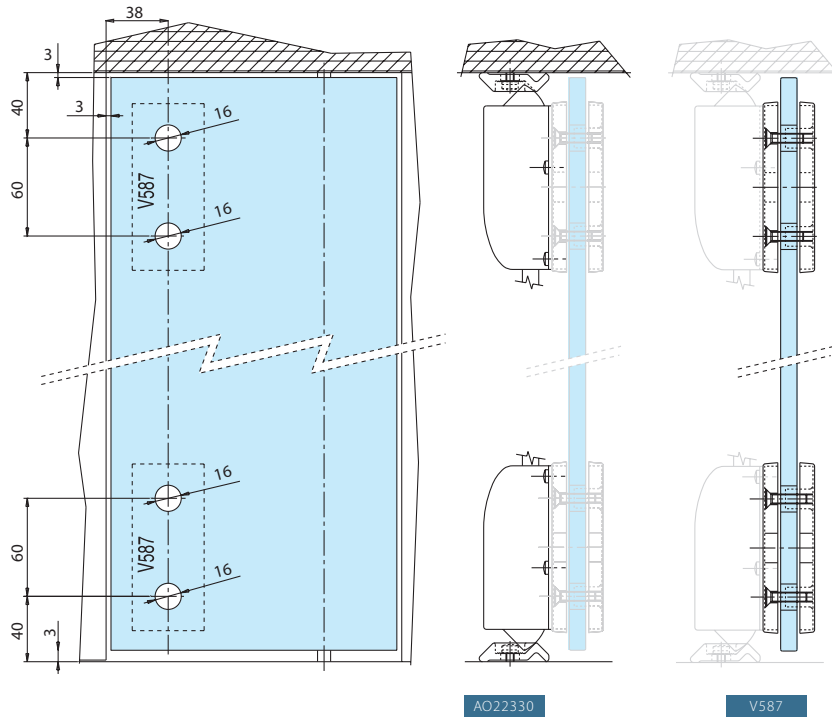

M1040 + V586

References

M1040

Anti panic device for single glass door to fit on glass with accessory V586.

Lacquered silver

Lacquered black

Bright chromium

M1040.73

M1040.52

M1040.30

V586

Pair of glass fitting, for side latch mechanism for M1040 panic exit device (Assembly on notch)

Brushed anodised alu. silver

Black Anodised

Bright chromium

V586.12

V586.19

V586.30

AO22330 + V587

References

AO22330

Top and bottom latches, strikers and vertical rods for doors up to 2500 mm to fit on the glass with accessory V587

Lacquered silver

AO22330.73