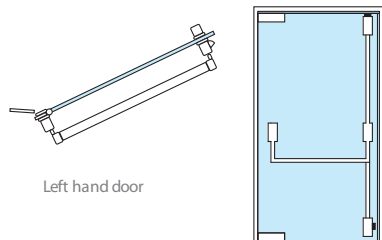

AO29130 + V589

References

AO29130

Interior view of a left hand door