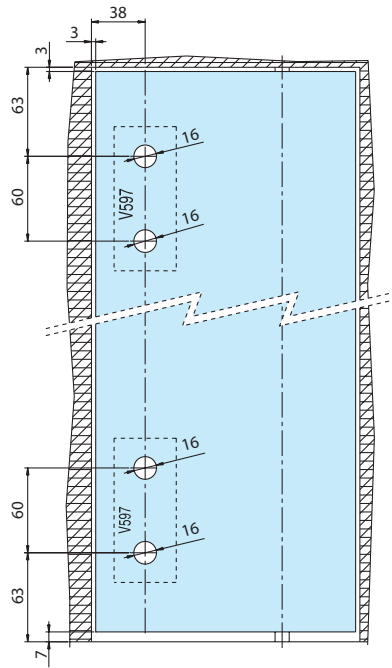

Black Anodised

V586.19

Bright chromium

V586.30

AO27330 + V597

References

AO27330

Non-handed side latches, strikers and vertical rods for doors up to 2500 mm on glass with accessory V597