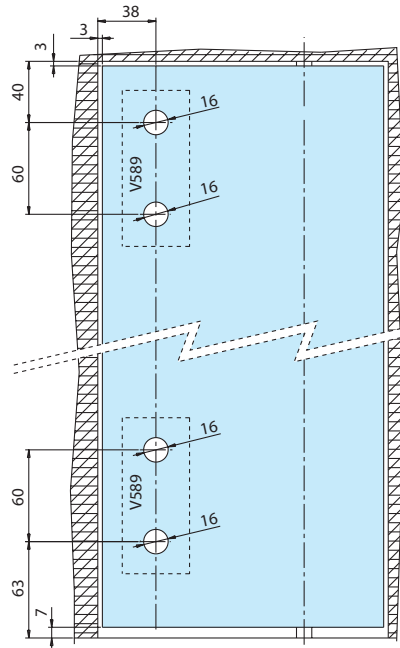

AO29130 + V589

References

AO29130

Interior view of a left hand door

AO29130.73

AO29130.52

AO29130.30

Top vertical latch and bottom side latch for right (DIN left) hand door, strikers and vertical rods for doors up to 2500 mm to fit on glass with accessory V589

V589

V589.12

V589.19

V589.30

Pair of supports for vertical top latch and side bottom latch to fit AO29130 et AO29230 (Assembly on notch)