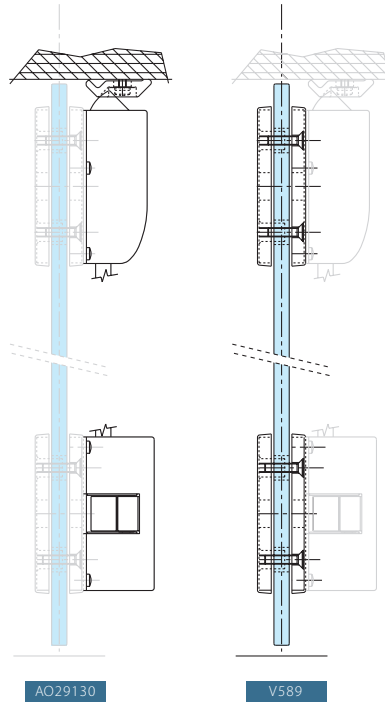

AO29130 + V589

References

AO29130

Interior view of a left hand door

AO29130.73

AO29130.52

AO29130.30

Top vertical latch and bottom side latch for right (DIN left) hand door, strikers and vertical rods for doors up to 2500 mm to fit on glass with accessory V589

V589

V589.12

V589.19

V589.30

Pair of supports for vertical top latch and side bottom latch to fit AO29130 et AO29230 (Assembly on notch)