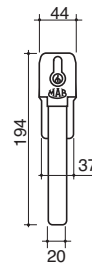

AO41730

Laqué argent
Lacquered silver

Laqué noir
Lacquered black

Chromé brillant
Bright chromium

References

Handle with locking cylinder (opening with key only).
Use with M104

AO41730.73

AO41730.52

AO41730.30