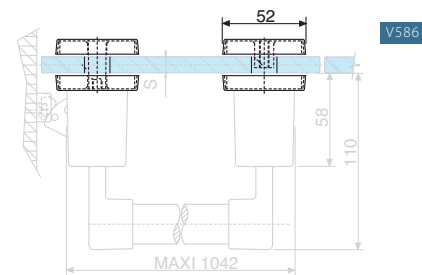

M1040 + V586

References

M1040

Anti panic device for single glass door to fit on glass with accessory V586.

Lacquered silver

Lacquered black

Bright chromium

M1040.73

M1040.52

M1040.30

V586

Pair of glass fitting, for side latch mechanism for M1040 panic exit device (Assembly on notch)

Brushed anodised alu. silver

Black Anodised

Bright chromium

V586.12

V586.19

V586.30