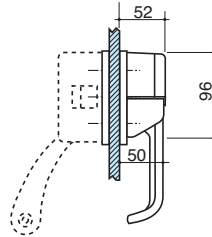

Lacquered silver

Lacquered black

Bright chromium

References

Handle with locking cylinder (opening without key)
Use with M1040

AO41630.73

AO41630.52

AO41630.30