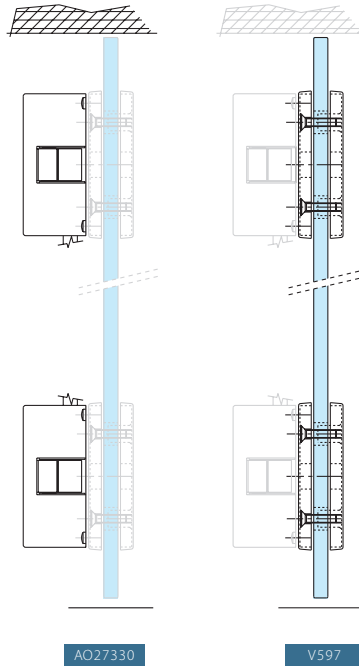

M1040.52

M1040.30

V586

Pair of glass fitting, for side latch mechanism for M1040 panic exit device (Assembly on notch)

Brushed anodised alu. silver

Black Anodised

Bright chromium

V586.12

Black Anodised

V586.19

Bright chromium

V586.30

AO27330 + V597

References

AO27330

Non-handed side latches, strikers and vertical rods for doors up to 2500 mm on glass with accessory V597

AO29130

Interior view of a left hand door

AO29130.73

AO29130.52

AO29130.30

Top vertical latch and bottom side latch for right (DIN left) hand door, strikers and vertical rods for doors up to 2500 mm to fit on glass with accessory V589