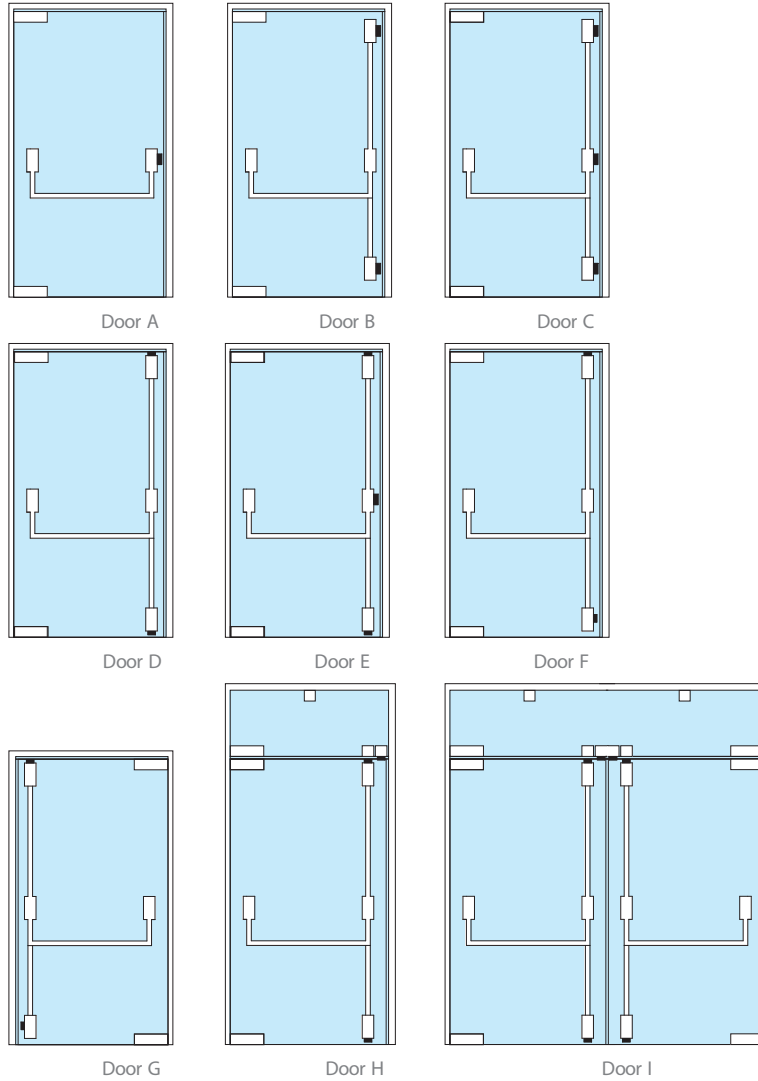

Anti-panic locks - Pivoting Doors

Anti-panic locks

Stremmer

ASSA ABLOY

REFERENCES NEEDED

Closing Type	M1040 + V586 <i>Notch N°1</i>	AO22330 + V587 <i>Notch N°2</i>	AO27330+ V597 <i>Notch N°3</i>	AO29130 + V589 <i>Notch N°4</i>	AO29230 + V589 <i>Notch N°5</i>	V588 <i>Notch N°6</i>	AO41630 or AO41730 Ext. Handle
Door A	1						1
Door B	1		1				1
Door C	1		1				1
Door D	1	1					1
Door E	1	1					1
Door F	1				1		1
Door G	1			1			1
Door H	1	1				1	1
Door I	2	2				2	2

M1040 + V586

References

M1040

Anti panic device for single glass door to fit on glass with accessory V586.

Lacquered silver

Lacquered black

Bright chromium

M1040.73