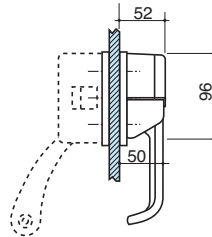

AO41730

Laqué argent
Lacquered silver

Laqué noir
Lacquered black

Chromé brillant
Bright chromium

References

Handle with locking cylinder (opening with key only).
Use with M104

AO41730.73

AO41730.52

AO41730.30