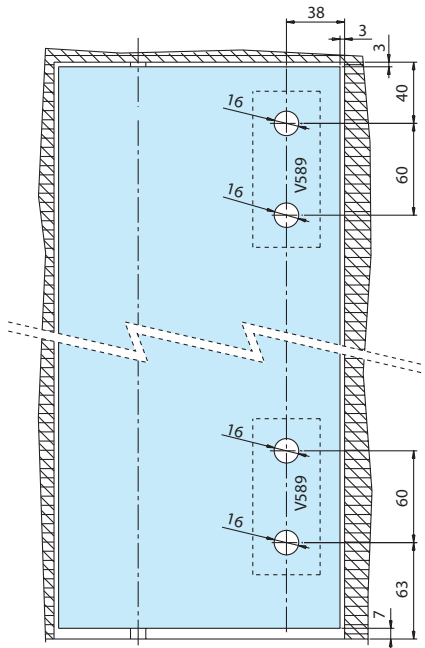

AO29130

Interior view of a left hand door

AO29130.73

AO29130.52

AO29130.30

Top vertical latch and bottom side latch for right (DIN left) hand door, strikers and vertical rods for doors up to 2500 mm to fit on glass with accessory V589

V589

V589.12

V589.19

V589.30

Pair of supports for vertical top latch and side bottom latch to fit AO29130 et AO29230 (Assembly on notch)

AO29230 + V589

References

AO29230

Interior view of a right hand dc

Lacquered silver

Lacquered black

Bright chromium

AO29230.73

AO29230.52

AO29230.30

Top vertical latch and bottom side latch for left (DIN right) hand door, strikers and vertical rods for doors up to 2500 mm to fit on glass with accessory V589