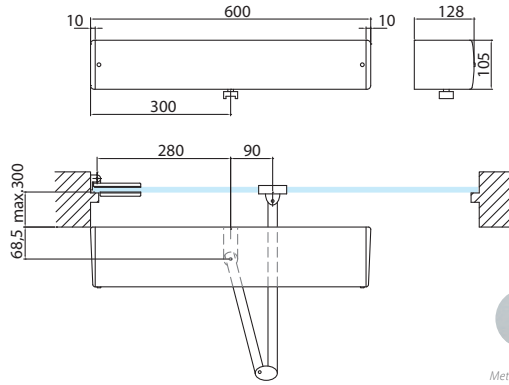

Autoswing - Plug and Play Automatic Operators

AUTOSWING

References

Operator for single action interior door complete with cover and arm with clip-on U plate for glass door

AUTOSWING.73

EM1000132SI.99

Operator for exterior doors, complete with PS-3, extension arm shaft 50mm, silver anodized cover and black SAS-F Push arm

EM1000133SI.99

Operator for exterior doors, complete with PS-3, timer PCB 0,5 - 1,0 secs, arm extension, extension shaft 50mm, anodized silver cover and black AS-F push unit