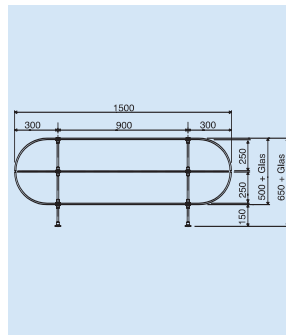

Moda 7749VA-H

Moda 7749VA-G

Measurements

Vorto

In form of a gigantic exclamation mark, without the dot, However, with strong character. Vorto isn't at the end of a sentence, but in rooms with pep.

7766VA-A with acrylic glass elements