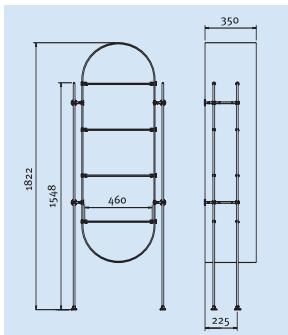

Moda 7749VA-H

Moda 7749VA-G

Measurements

Vorto

In form of a gigantic exclamation mark, without the dot, However, with strong character. Vorto isn't at the end of a sentence, but in rooms with pep.

7766VA-A with acrylic glass elements