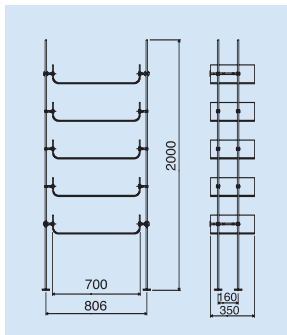

Moda 7749VA-H

Moda 7749VA-G

Measurements

Vorto

In form of a gigantic exclamation mark, without the dot, However, with strong character. Vorto isn't at the end of a sentence, but in rooms with pep.

7766VA-A with acrylic glass elements