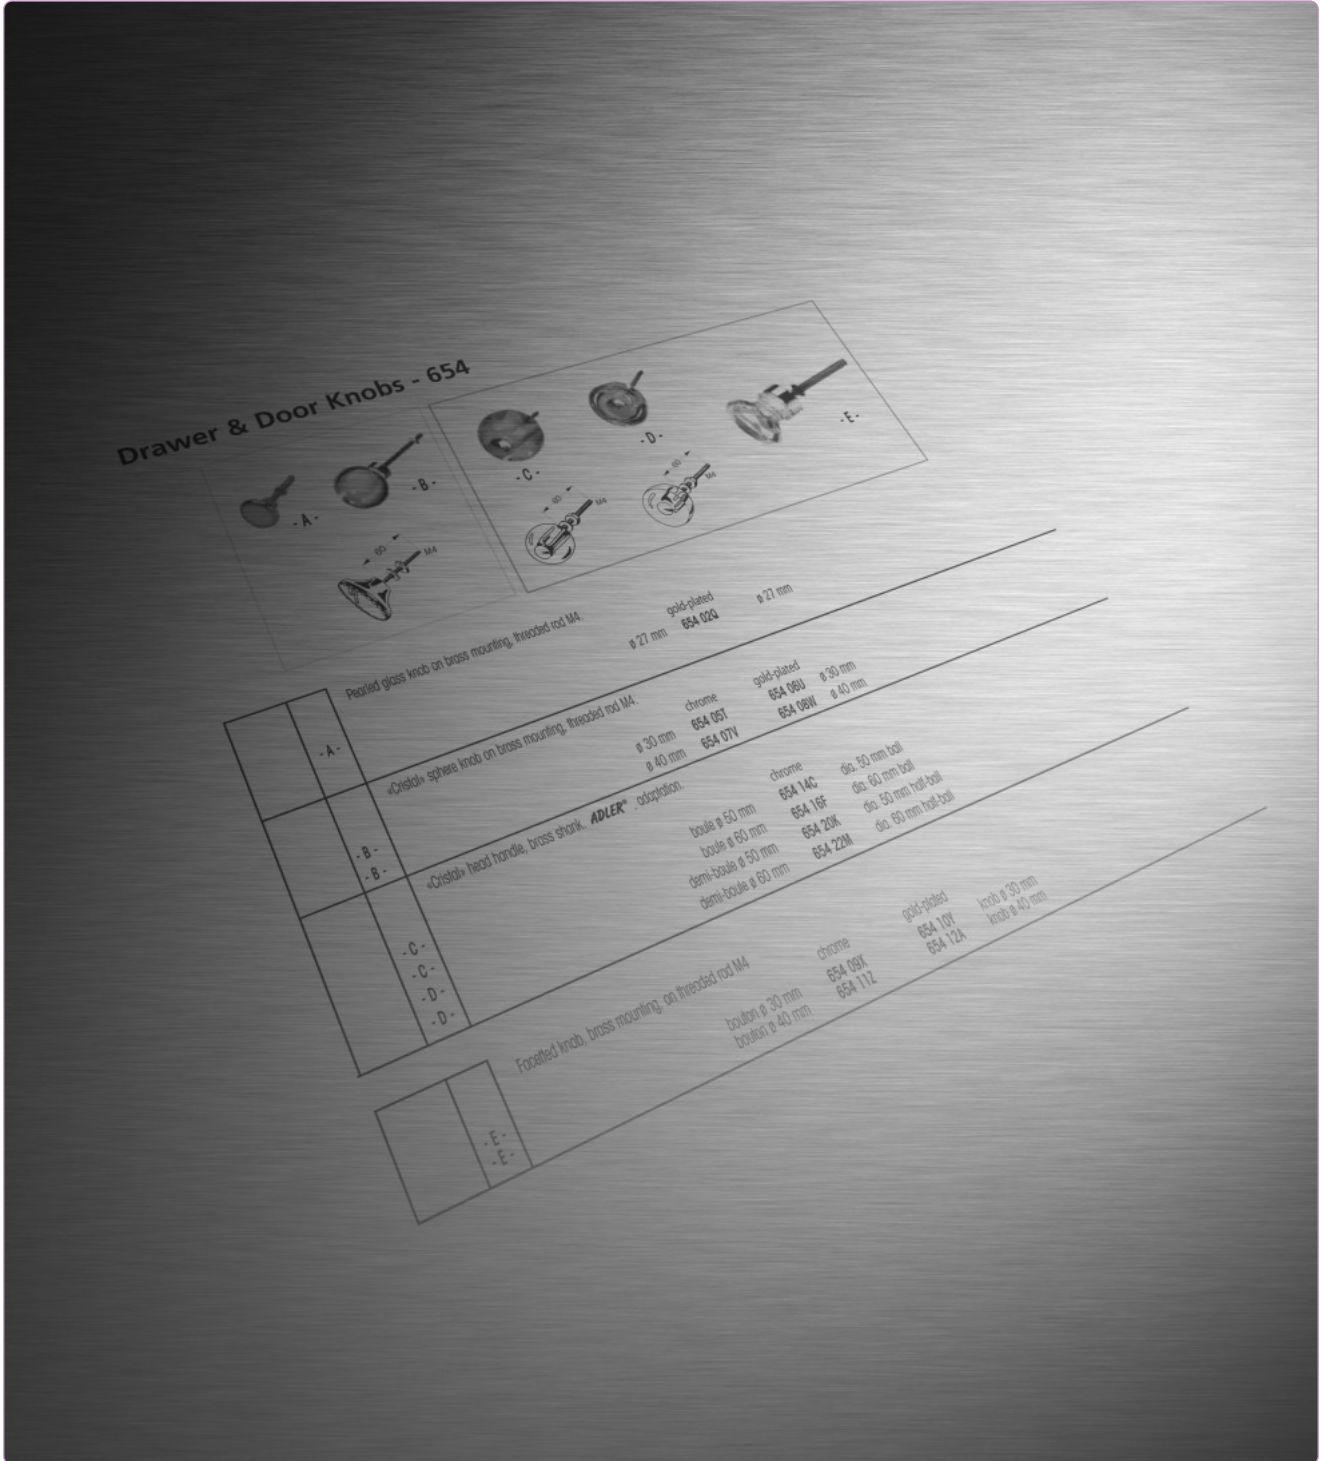

Shopfitting - Drawer & Door Knobs

Drawer & Door Knobs - 654

		Pearled glass knob on brass mounting, threaded rod M4.				
	- A -			gold-plated		
			ø 27 mm	654 02Q	ø 27 mm	
		«Cristal» sphere knob on brass mounting, threaded rod M4.		chrome	gold-plated	
	- B -		ø 30 mm	654 05T	654 06U	ø 30 mm
	- B -		ø 40 mm	654 07V	654 08W	ø 40 mm
		«Cristal» head handle, brass shank. ADLER® . adaptation.		chrome		
	- C -		boule ø 50 mm	654 14C	dia. 50 mm ball	
	- C -		boule ø 60 mm	654 16F	dia. 60 mm ball	
	- D -		demi-boule ø 50 mm	654 20K	dia. 50 mm half-ball	
	- D -		demi-boule ø 60 mm	654 22M	dia. 60 mm half-ball	
		Faceted knob, brass mounting, on threaded rod M4		chrome	gold-plated	
	- E -		bouton ø 30 mm	654 09X	654 10Y	knob ø 30 mm
	- E -		bouton ø 40 mm	654 11Z	654 12A	knob ø 40 mm