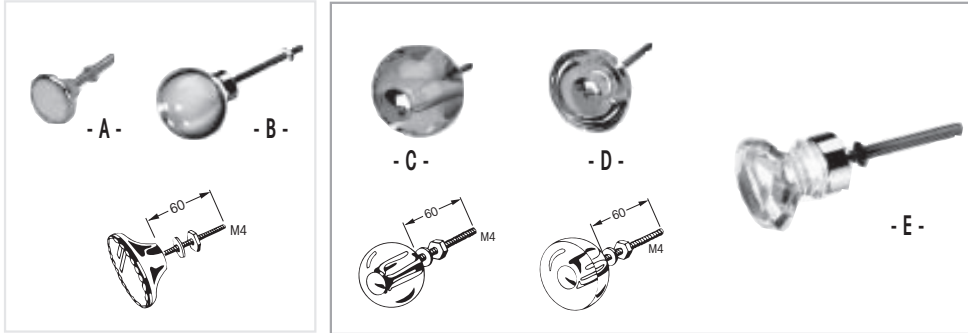

Shopfitting - Drawer & Door Knobs

Drawer & Door Knobs - 654

		Pearled glass knob on brass mounting, threaded rod M4.				
	- A -			gold-plated		
			ø 27 mm	654 02Q	ø 27 mm	
		«Cristal» sphere knob on brass mounting, threaded rod M4.		chrome	gold-plated	
	- B -		ø 30 mm	654 05T	654 06U	ø 30 mm
	- B -		ø 40 mm	654 07V	654 08W	ø 40 mm
		«Cristal» head handle, brass shank. ADLER® . adaptation.		chrome		
	- C -		boule ø 50 mm	654 14C	dia. 50 mm ball	
	- C -		boule ø 60 mm	654 16F	dia. 60 mm ball	
	- D -		demi-boule ø 50 mm	654 20K	dia. 50 mm half-ball	
	- D -		demi-boule ø 60 mm	654 22M	dia. 60 mm half-ball	
		Faceted knob, brass mounting, on threaded rod M4		chrome	gold-plated	
	- E -		bouton ø 30 mm	654 09X	654 10Y	knob ø 30 mm
	- E -		bouton ø 40 mm	654 11Z	654 12A	knob ø 40 mm