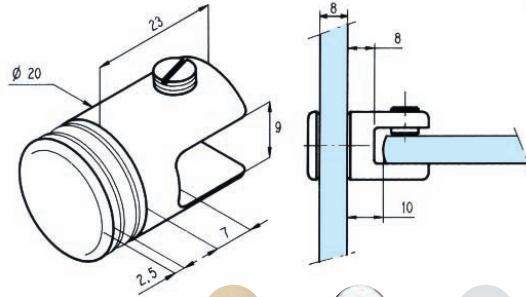

Showcase Single Brackets - Shopfitting

3277.**.0

References

Polished brass

Bright chromium

Matt chromium

4 single brackets 20mm Ø

3277.00.0

3277.30.0

3277.31.0

3277.**.1

References

Polished brass

Bright chromium

Matt chromium

4 single brackets 25 mm Ø