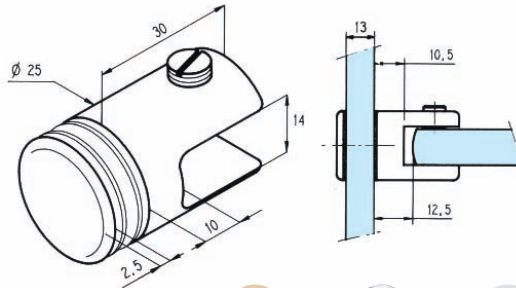

Showcase Single Brackets - Shopfitting

3277.**.0

References

Polished brass

Bright chromium

Matt chromium

4 single brackets 20mm Ø

3277.00.0

3277.30.0

3277.31.0

3277.**.1

References

Polished brass

Bright chromium

Matt chromium

4 single brackets 25 mm Ø