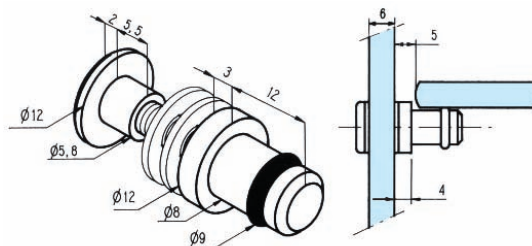

References

Bright chromium

Matt chromium

Gold plated

4 single brackets 12m Ø

3277.30.2

3277.31.2

3277.40.2