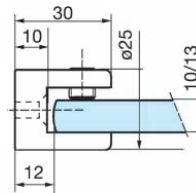

References

4 single brackets 20mm Ø

Polished brass

3276.00.0

Bright chromium

3276.30.0

Matt chromium

3276.31.0

• Supplied with fastening screw and plug

3276.**.1