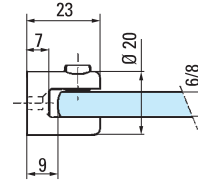

4 single brackets 12m Ø

3277.30.2

3277.31.2

3277.40.2

PREFIT

FITTINGS FOR GLASS Showcase Single Brackets - Shopfitting

3276.**.0

References