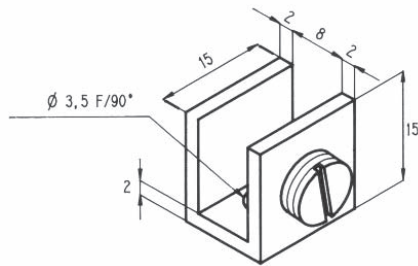

## Showcase Fixed Clips - Shopfitting

5630.\*\*.2

References

10 fixed screw on clips 15 x 15 mm 8 mm opening

• No notch required • Brass profile • Tightened by round end screw

5630.00.2 5630.30.2 5630.31.2

5630.\*\*.3

References

10 fixed screw on clips 15 x 15 mm 11 mm opening.

• No notch required • Brass profile • Tightened by round end screw

5630.00.3 5630.30.3 5630.31.3

5630.\*\*.4

References

10 fixed screw on clips 27 x 16 mm 10 mm opening

• No notch required • Brass profile • Tightened by round end screw

5630.00.4 5630.30.4 5630.31.4

5630.\*\*.5

References

4 fixed screw on clips 27 x 25 mm 10 mm opening

- No notch required
- Brass profile
- Tightened by round end screw

Polished brass    Bright chromium    Matt chromium

**5630.00.5**    **5630.30.5**    **5630.31.5**

5630.\*\*.6

References

2 fixed screw on clips 27 x 50 mm 10 mm opening

- No notch required
- Brass profile
- Tightened by round end screw