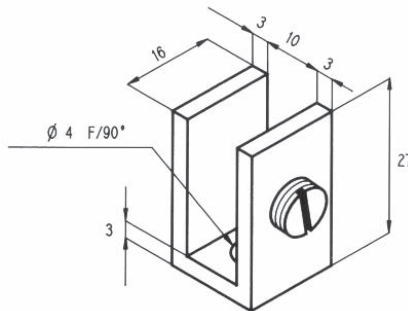

## Showcase Fixed Clips - Shopfitting

5630.\*\*.2

References

10 fixed screw on clips 15 x 15 mm 8 mm opening

• No notch required • Brass profile • Tightened by round end screw

5630.00.2 5630.30.2 5630.31.2

5630.\*\*.3

References

10 fixed screw on clips 15 x 15 mm 11 mm opening.

• No notch required • Brass profile • Tightened by round end screw

5630.00.3 5630.30.3 5630.31.3

5630.\*\*.4

References

10 fixed screw on clips 27 x 16 mm 10 mm opening

• No notch required • Brass profile • Tightened by round end screw

5630.00.4 5630.30.4 5630.31.4

5630.\*\*.5

References

4 fixed screw on clips 27 x 25 mm 10 mm opening

- No notch required
- Brass profile
- Tightened by round end screw

Polished brass    Bright chromium    Matt chromium

**5630.00.5**    **5630.30.5**    **5630.31.5**

5630.\*\*.6

References

2 fixed screw on clips 27 x 50 mm 10 mm opening

- No notch required
- Brass profile
- Tightened by round end screw