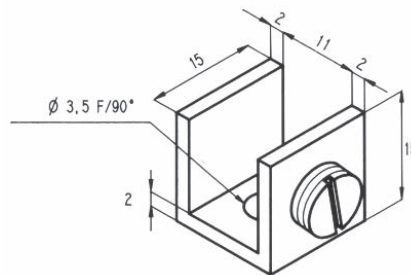

## Showcase Fixed Clips - Shopfitting

5630.\*\*.2

References

10 fixed screw on clips 15 x 15 mm 8 mm opening

• No notch required • Brass profile • Tightened by round end screw

5630.00.2 5630.30.2 5630.31.2

5630.\*\*.3

References

10 fixed screw on clips 15 x 15 mm 11 mm opening.

• No notch required • Brass profile • Tightened by round end screw

5630.00.3 5630.30.3 5630.31.3

5630.\*\*.4

References

10 fixed screw on clips 27 x 16 mm 10 mm opening

• No notch required • Brass profile • Tightened by round end screw

5630.00.4 5630.30.4 5630.31.4

5630.\*\*.5

References

4 fixed screw on clips 27 x 25 mm 10 mm opening

- No notch required
- Brass profile
- Tightened by round end screw

Polished brass    Bright chromium    Matt chromium

**5630.00.5**    **5630.30.5**    **5630.31.5**

5630.\*\*.6

References

2 fixed screw on clips 27 x 50 mm 10 mm opening

- No notch required
- Brass profile
- Tightened by round end screw