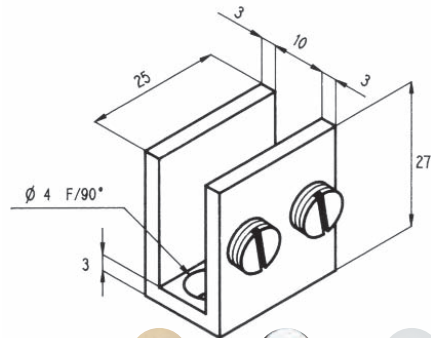

## Showcase Fixed Clips - Shopfitting

5630.\*\*.2

References

10 fixed screw on clips 15 x 15 mm 8 mm opening

• No notch required • Brass profile • Tightened by round end screw

5630.00.2 5630.30.2 5630.31.2

5630.\*\*.3

References

10 fixed screw on clips 15 x 15 mm 11 mm opening.

• No notch required • Brass profile • Tightened by round end screw

5630.00.3 5630.30.3 5630.31.3

5630.\*\*.4

References

10 fixed screw on clips 27 x 16 mm 10 mm opening

• No notch required • Brass profile • Tightened by round end screw

5630.00.4 5630.30.4 5630.31.4

5630.\*\*.5

References

4 fixed screw on clips 27 x 25 mm 10 mm opening

- No notch required
- Brass profile
- Tightened by round end screw

Polished brass    Bright chromium    Matt chromium

**5630.00.5**    **5630.30.5**    **5630.31.5**

5630.\*\*.6

References

2 fixed screw on clips 27 x 50 mm 10 mm opening

- No notch required
- Brass profile
- Tightened by round end screw