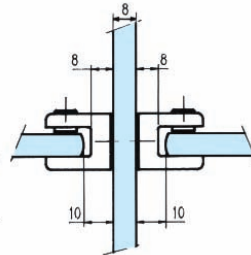

Showcase Double Brackets - Shopfitting

3278.**.0

References

2 double brackets 20mm Ø

Polished brass Bright chromium Matt chromium

3278.00.0 3278.30.0 3278.31.0

3278.**.1

References

2 double brackets 25 mm Ø

Polished brass Bright chromium Matt chromium

3278.00.1 3278.30.1 3278.31.1

3278.**.2

References

2 double brackets 12 mm Ø

Bright chromium Matt chromium Gold plated

3278.30.2 3278.31.2 3278.40.2

PREFIT

FITTINGS FOR GLASS Showcase Double Brackets - Shopfitting

5660.**.0

References

10 bookshelf brackets 14 x 12 mm

5660.00.0

5660.30.0

5660.**.5