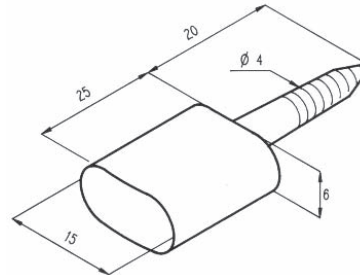

PREFIT

FITTINGS FOR GLASS Showcase Double Brackets - Shopfitting

5660.**.0

References

10 bookshelf brackets 14 x 12 mm

5660.00.0

5660.30.0

5660.**.5