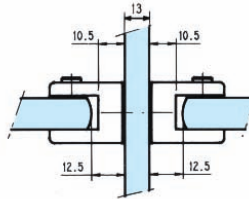

Showcase Double Brackets - Shopfitting

3278.**.0

References

2 double brackets 20mm Ø

Polished brass Bright chromium Matt chromium

3278.00.0 3278.30.0 3278.31.0

3278.**.1

References

2 double brackets 25 mm Ø

Polished brass Bright chromium Matt chromium

3278.00.1 3278.30.1 3278.31.1

3278.**.2

References

2 double brackets 12 mm Ø

Bright chromium Matt chromium Gold plated

3278.30.2 3278.31.2 3278.40.2

PREFIT

FITTINGS FOR GLASS Showcase Double Brackets - Shopfitting

5660.**.0

References

10 bookshelf brackets 14 x 12 mm

5660.00.0

5660.30.0

5660.**.5