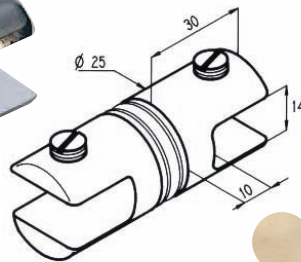

Showcase Double Brackets - Shopfitting

3278.**.0

References

2 double brackets 20mm Ø

Polished brass Bright chromium Matt chromium

3278.00.0 3278.30.0 3278.31.0

3278.**.1

References

2 double brackets 25 mm Ø

Polished brass Bright chromium Matt chromium

3278.00.1 3278.30.1 3278.31.1

3278.**.2

References

2 double brackets 12 mm Ø

Bright chromium Matt chromium Gold plated

3278.30.2 3278.31.2 3278.40.2