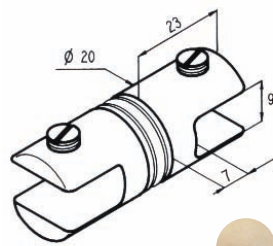

Showcase Double Brackets - Shopfitting

3278.**.0

References

2 double brackets 20mm Ø

Polished brass Bright chromium Matt chromium

3278.00.0 3278.30.0 3278.31.0

3278.**.1

References

2 double brackets 25 mm Ø

Polished brass Bright chromium Matt chromium

3278.00.1 3278.30.1 3278.31.1

3278.**.2

References

2 double brackets 12 mm Ø

Bright chromium Matt chromium Gold plated

3278.30.2 3278.31.2 3278.40.2