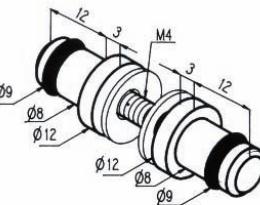

Showcase Double Brackets - Shopfitting

3278.**.0

References

2 double brackets 20mm Ø

Polished brass Bright chromium Matt chromium

3278.00.0 3278.30.0 3278.31.0

3278.**.1

References

2 double brackets 25 mm Ø

Polished brass Bright chromium Matt chromium

3278.00.1 3278.30.1 3278.31.1

3278.**.2

References

2 double brackets 12 mm Ø

Bright chromium Matt chromium Gold plated

3278.30.2 3278.31.2 3278.40.2

PREFIT

FITTINGS FOR GLASS Showcase Double Brackets - Shopfitting

5660.**.0

References

10 bookshelf brackets 14 x 12 mm

5660.00.0

5660.30.0

5660.**.5