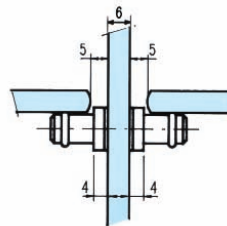

Showcase Double Brackets - Shopfitting

3278.**.0

References

2 double brackets 20mm Ø

Polished brass Bright chromium Matt chromium

3278.00.0 3278.30.0 3278.31.0

3278.**.1

References

2 double brackets 25 mm Ø

Polished brass Bright chromium Matt chromium

3278.00.1 3278.30.1 3278.31.1

3278.**.2

References

2 double brackets 12 mm Ø

Bright chromium Matt chromium Gold plated

3278.30.2 3278.31.2 3278.40.2