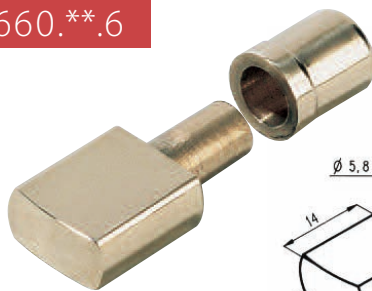

Showcase Double Brackets - Shopfitting

3278.**.0

References

2 double brackets 20mm Ø

Polished brass Bright chromium Matt chromium

3278.00.0 3278.30.0 3278.31.0

3278.**.1

References

2 double brackets 25 mm Ø

Polished brass Bright chromium Matt chromium

3278.00.1 3278.30.1 3278.31.1

3278.**.2

References

2 double brackets 12 mm Ø

Bright chromium Matt chromium Gold plated

3278.30.2 3278.31.2 3278.40.2

PREFIT

FITTINGS FOR GLASS Showcase Double Brackets - Shopfitting

5660.**.0

References

10 bookshelf brackets 14 x 12 mm

5660.00.0

5660.30.0

5660.**.5

References

10 bookshelf brackets 25 x 15 mm

5660.00.5

5660.30.5

5660.**.6

References

10 bookshelf brackets 14 x 12 mm with tipped

5660.00.6