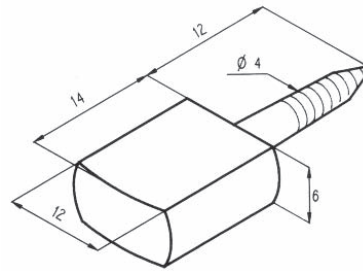

Showcase Double Brackets - Shopfitting

3278.**.0

References

2 double brackets 20mm Ø

Polished brass Bright chromium Matt chromium

3278.00.0 3278.30.0 3278.31.0

3278.**.1

References

2 double brackets 25 mm Ø

Polished brass Bright chromium Matt chromium

3278.00.1 3278.30.1 3278.31.1

3278.**.2

References

2 double brackets 12 mm Ø

Bright chromium Matt chromium Gold plated

3278.30.2 3278.31.2 3278.40.2

PREFIT

FITTINGS FOR GLASS Showcase Double Brackets - Shopfitting

5660.**.0

References

10 bookshelf brackets 14 x 12 mm

5660.00.0

5660.30.0

5660.**.5