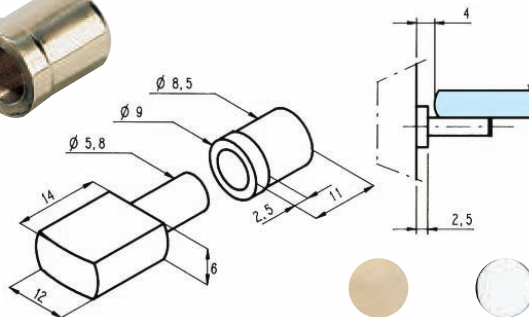

PREFIT

FITTINGS FOR GLASS Showcase Double Brackets - Shopfitting

5660.**.0

References

10 bookshelf brackets 14 x 12 mm

5660.00.0

5660.30.0

5660.**.5

References

10 bookshelf brackets 25 x 15 mm

5660.00.5

5660.30.5

5660.**.6

References

10 bookshelf brackets 14 x 12 mm with tipped

5660.00.6