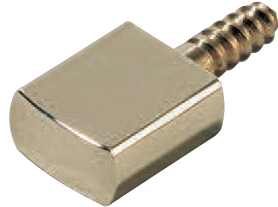

Showcase Double Brackets - Shopfitting

3278.**.0

References

2 double brackets 20mm Ø

Polished brass Bright chromium Matt chromium

3278.00.0 3278.30.0 3278.31.0

3278.**.1

References

2 double brackets 25 mm Ø

Polished brass Bright chromium Matt chromium

3278.00.1 3278.30.1 3278.31.1

3278.**.2

References

2 double brackets 12 mm Ø

Bright chromium Matt chromium Gold plated

3278.30.2 3278.31.2 3278.40.2

PREFIT

FITTINGS FOR GLASS Showcase Double Brackets - Shopfitting

5660.**.0

References

10 bookshelf brackets 14 x 12 mm

5660.00.0

5660.30.0

5660.**.5