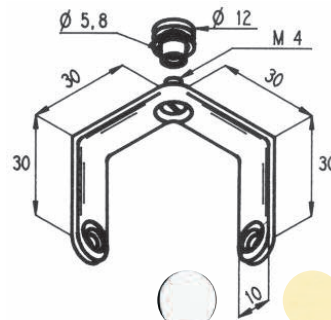

## Showcase Fasteners - Shopfitting

5638.\*\*.2

References

2 fasteners 2 directional at 90°

Bright chromium

Gold plated

5638.30.2

5638.40.2

5638.\*\*.3

References

2 fasteners 3 directional at 90°

Bright chromium

Gold plated

5638.30.3

5638.40.3