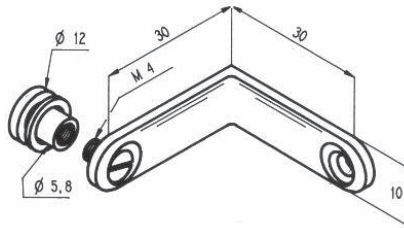

## Showcase Fasteners - Shopfitting

5638.\*\*.2

References

2 fasteners 2 directional at 90°

Bright chromium

Gold plated

5638.30.2

5638.40.2

5638.\*\*.3

References

2 fasteners 3 directional at 90°

Bright chromium

Gold plated

5638.30.3

5638.40.3