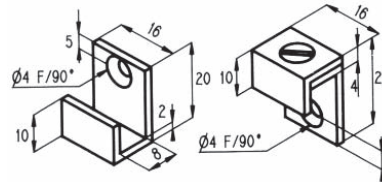

Mirror Clips, Rosettes - Shopfitting

5508.**.0

4 clips for bevelled mirror

• Supplied with fastening screw and plug

Polished brass

Bright chromium

5508.00.0

5508.30.0

5508.**.1

4 mirror clips

• Supplied with fastening screw and plug

Polished brass

Bright chromium

5508.00.1

5508.30.1

5508.**.2

4 Mirror clips 20 mm Ø

• Supplied with fastening screw and plug

Polished brass

Bright chromium

Matt chromium

5508.00.2

5508.30.2

5508.31.2