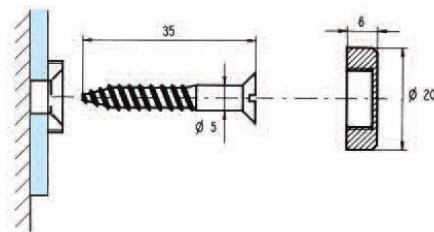

Bright chromium

5508.00.4

5508.30.4

5516.**.2

References

10 conical marbled rosette

• Supplied with fastening screw and plug

Polished brass

Bright chromium

5516.00.2

5516.30.2

5516.**.3

References

10 cylindrical marbled rosette

• Supplied with 5 x 35 woodscrew

Polished brass