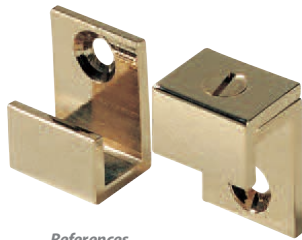

Mirror Clips, Rosettes - Shopfitting

5508.**.0

References

4 clips for bevelled mirror

• Supplied with fastening screw and plug

Polished brass

Bright chromium

5508.00.0

5508.30.0

5508.**.1

References

4 mirror clips

• Supplied with fastening screw and plug

Polished brass

Bright chromium

5508.00.1

5508.30.1

5508.**.2

References

4 Mirror clips 20 mm Ø

• Supplied with fastening screw and plug

Polished brass

Bright chromium

Matt chromium

Bright chromium

5508.00.4

5508.30.4

5516.**.2

References

10 conical marbled rosette

• Supplied with fastening screw and plug

Polished brass