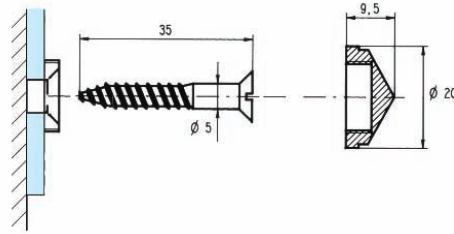

Bright chromium

5508.00.4

5508.30.4

5516.**.2

References

10 conical marbled rosette

• Supplied with fastening screw and plug

Polished brass

Bright chromium

5516.00.2

5516.30.2

5516.**.3

References

10 cylindrical marbled rosette

• Supplied with 5 x 35 woodscrew

Polished brass