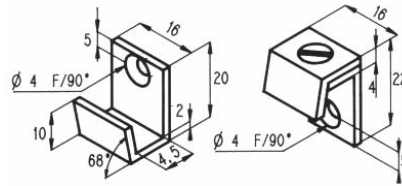

Mirror Clips, Rosettes - Shopfitting

5508.**.0

References

4 clips for bevelled mirror

• Supplied with fastening screw and plug

Polished brass

Bright chromium

5508.00.0

5508.30.0

5508.**.1

References

4 mirror clips

• Supplied with fastening screw and plug

Polished brass

Bright chromium

5508.00.1

5508.30.1

5508.**.2

References

4 Mirror clips 20 mm Ø

• Supplied with fastening screw and plug

Polished brass

Bright chromium

Matt chromium