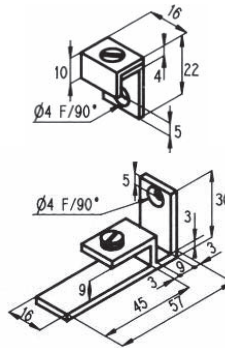

5508.30.1

5508.**.2

References

4 Mirror clips 20 mm Ø

• Supplied with fastening screw and plug

Polished brass

Bright chromium

Matt chromium

5508.00.2

5508.30.2

5508.31.2

5508.**.4

References

2 combined shelf support and clip

• Supplied with fastening screw and plug

Polished brass

Bright chromium

5508.00.4

5508.30.4

5516.**.2

References

10 conical marbled rosette

• Supplied with fastening screw and plug

Polished brass