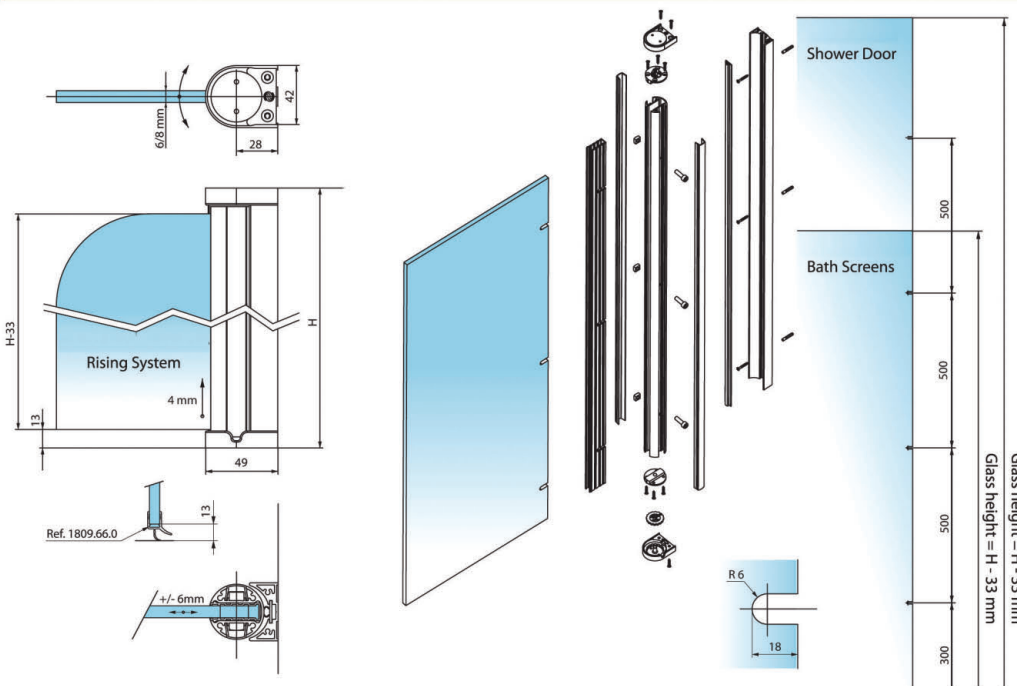

FILEO

Hinged profile

This hinged profile offers a new Stremler solution for shower and bath screens. Fileo further enhances our wide range of fittings for showers.

Extremely slender and with a high quality design, FILEO combines good looks, technical prowess and user comfort. Its system with a rising cam leaves room for the lower sealing strip when the door is opened and gives an excellent compression when the door is closed. The presence of a flexible seal on the whole length of the profile reinforces waterproofing to its utmost.

It's innovative design assists when assembling on wall out of plumb and thus makes for greater ease in installation. A system preventing finger squeezing installed between the rotating profile and the support ensures safer use. Opening inside or outside.

Available in 2 finishes: Polished Aluminium or white lacquered.