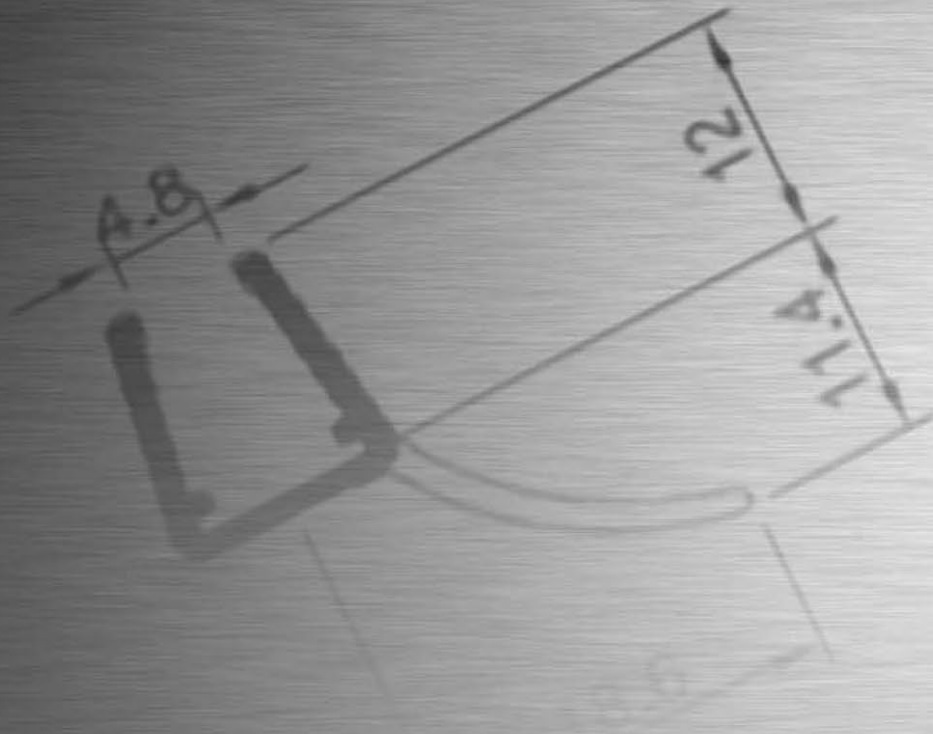

PREFIT

FITTINGS FOR GLASS

SHOWER SEALS - LEWING

www.prefit-fittings.com

Colour Codes and Description

- 01: rigid material - satin transparency
soft material - clear transparency
magnet cover - light grey
- 02: rigid material - satin transparency
soft material - clear transparency
magnet cover - metallic medium grey
- 05: rigid material - satin transparency
soft material - cristallized transparency
- 11: rigid material - clear transparency
softmaterial - clear transparency
magnet cover - light grey
- 12: rigid material - clear transparency
soft material - clear transparency
magnet cover - metallic medium grey
- 15: rigid material - clear transparency
soft material - cristallized transparency

How To Order

Example:

Article Ref.	Colour	Glass thickness
6098	12	08

P R E F I T

Shower Seals for 8mm Glass

Standard Seals
 Colour

Article	Length	Ref.	Colour
	2500	5091	15.08
	2500	5041	05.08
	2010	5121	05.08
	2500	5325	05.08
	2500	5101	05.08
	2500	5102	05.08
	2500	5141	15.06/08
For article 5141	8140	01	

Shower Seals for 10mm Glass

Standard Seals

Article	Length	Ref.	Colour
	2500	5700	05.10
	2500	5740	05.10
	2500	5800	05.10
	2500	5150	05.10
	2500	5750	05.10
	2500	5780	05.10
	2500	6770	01.10

Additional Items
 Colour

Article	Length	Ref.	Colour
	2010	8001	11
	2010	8010	11
	2500	5224	01
	2010	5312	05