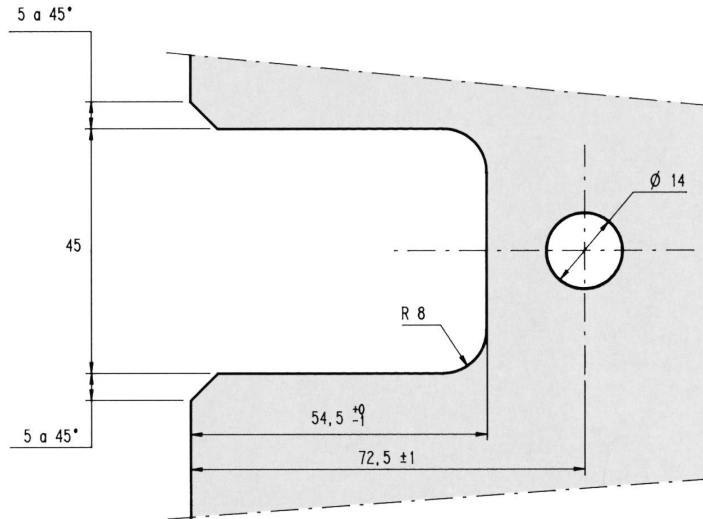

Stremler - Mareva

Notch 3164BE