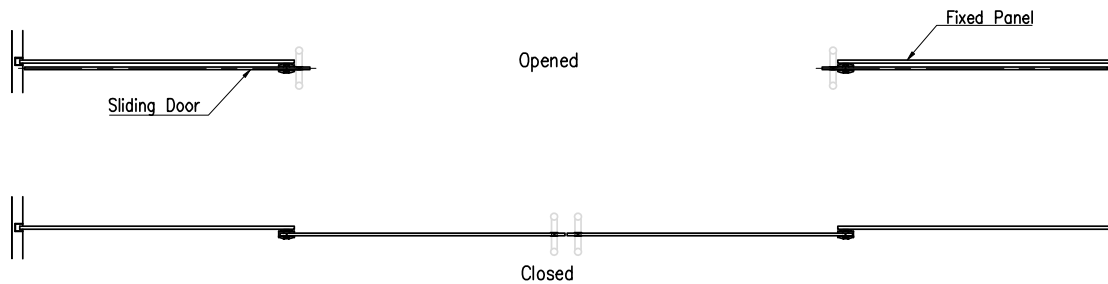

PREFIT
FITTINGS FOR GLASS