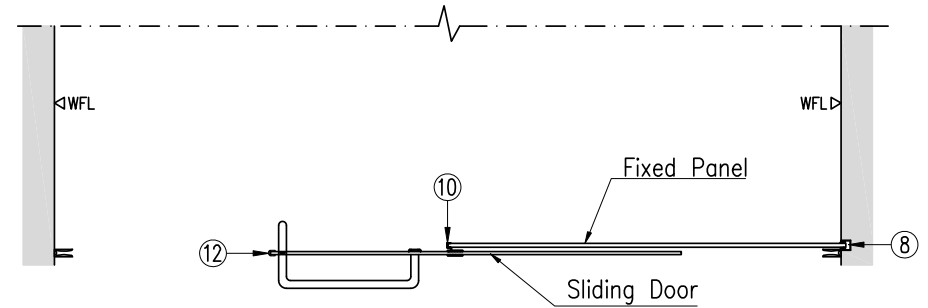

LEGEND :

1 M2 Sliding Assembly	- 2
2 Stopper	- 2
3A End Pipe Support to Wall	- 2
5 SS Friction Guide	- 1
6A Guide Rail U-Pipe(ø25.4x1.5)(316)(L=2m)	- 1
7 Gasket for U-Pipe	- 1
10 PVC Mid Seal	- 1
11 PVC Bottom Seal	- 1
12 PVC Door Seal	- 1

Optional

8 Alu. U-Channel 25x25x1.5mm	- 1
9 Door Handle (See Attached)	- 1