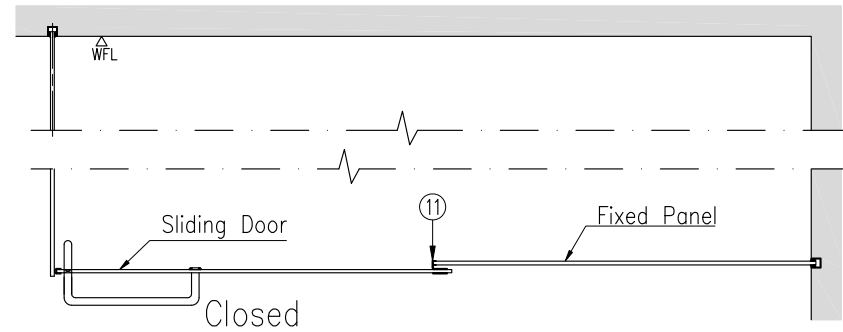

LEGEND :

1 M1 Sliding Assembly	- 2
2 Stopper	- 2
3A End Pipe Support to Wall	- 1
3B End Pipe Support to Glass	- 1
4A Guide Rail Pipe Clamp	- 1
4C Anti-Jump Clamp	- 1
5B SS Friction Guide	- 1

Optional

6 Guide Rail Pipe(ø25.4x1.5)(316)(L=2m)	- 1
8 Alu. U-Channel 25x25x1.5mm	- 2
9B Door Handle (See Attached)	- 1
11 PVC Mid Seal	- 1
12 PVC Bottom Seal	- 1
13A PVC Door Seal	- 1

PREFIT
FITTINGS FOR GLASS