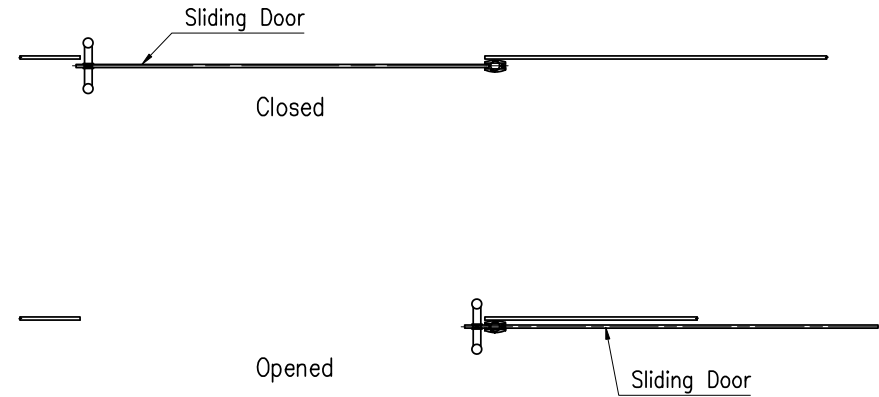

2010

Section 7 - Sliding Door Systems

www.prefit-fittings.co.uk/structural
020 8961 4777

Entrance Single Leaf
Entrance Double Leaf
Shower Single Leaf
Shower Double Leaf

S.N	Description	Qty
1	M1 Sliding Assembly	2
2	Stopper	2
3A	End Pipe Support to wall	2
4A	Guide Rail Pipe Clamp to Glass	3
5A	SS Mid Guide	1

Optional		
6	Guide Rail Pipe (#25.4x1.5)(304)(L=2m)	1
7	Lock	1
8	Alu. U-Channel 25x25x1.5mm	1
9A	Door Handle (See Attached)	1

S.N	Description	Qty
1	M1 Sliding Assembly	2
2	Stopper	2
4B	Guide Rail Pipe Clamp to Wall	5
5A	SS Mid Guide	1
10	End Cover for the pipe	2

Optional

6	Guide Rail Pipe (#25.4x1.5)(304)(L=2m)	1
7	Lock	1
9A	Door Handle	1

S.N	Description	Qty
1	M1 Sliding Assembly	2
2	Stopper	2
4A	Guide Rail Pipe Clamp to Glass	5
5A	SS Mid Guide	1
10	End Cover for the pipe	2