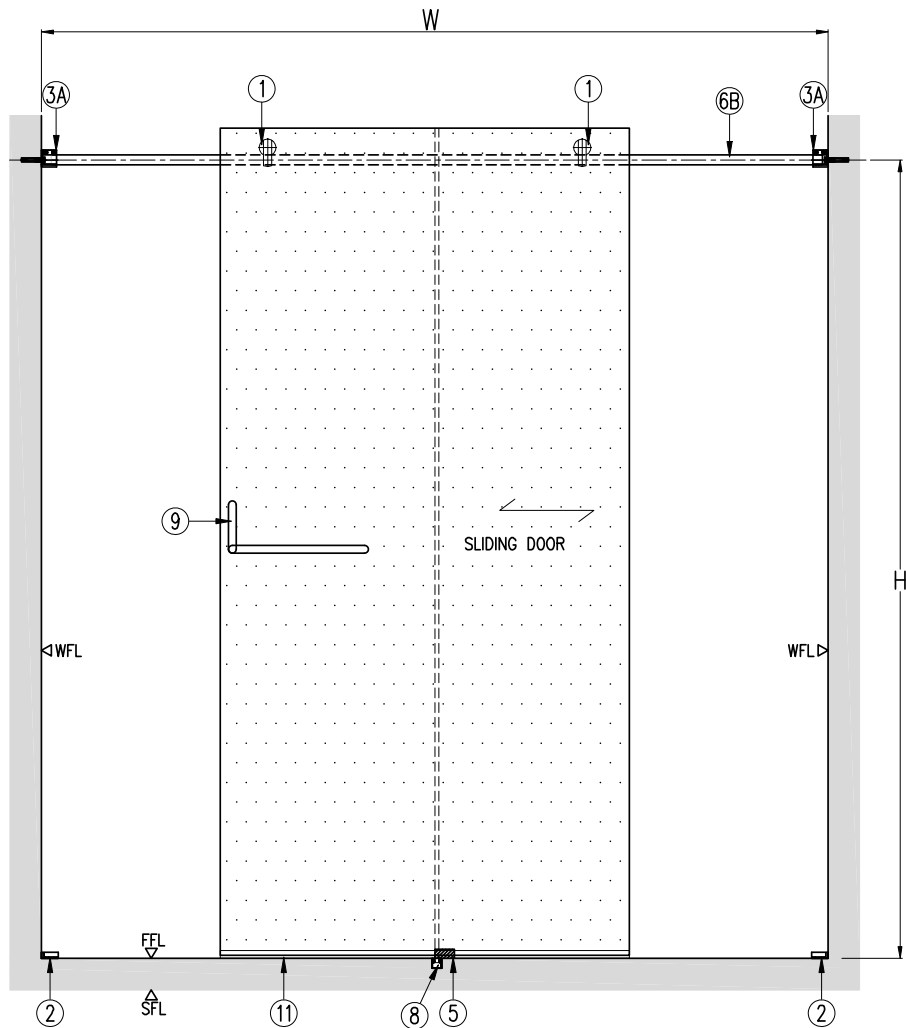

LEGEND :

- 1 M2 Sliding Assembly - 2
- 2 Stopper - 2
- 3A End Pipe Support to Wall - 2
- 5 SS Friction Guide - 1
- 6B Guide Rail Pipe (Ø25.4x1.5)(316)(L=2m) - 1
- 11 PVC Bottom Seal - 1
- 12 PVC Door Seal - 3

Optional

- 8 Alu. U-Channel 25x25x1.5mm - 1
- 9 Door Handle (See Attached) - 1
- 14 Door Knob (See Attached) - 1