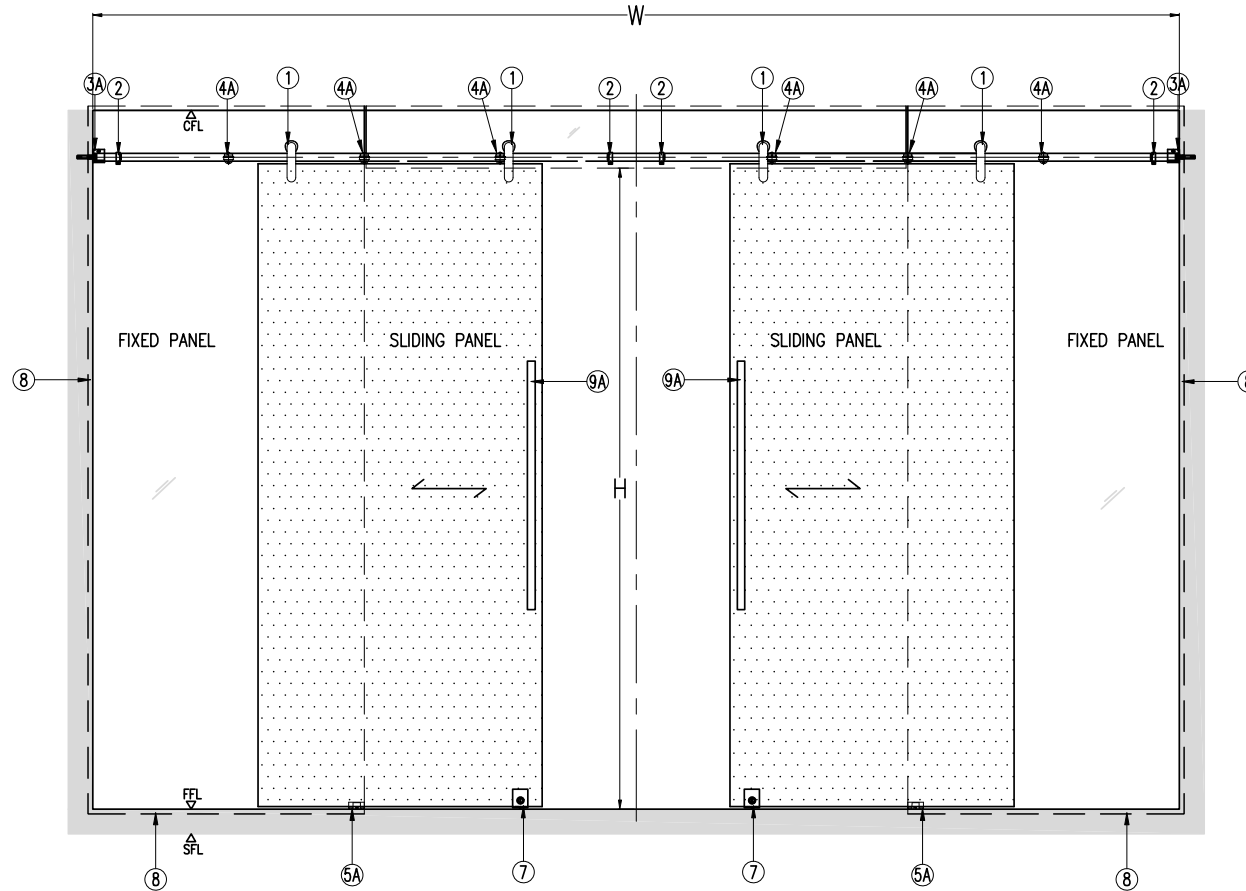

Optional

6	Guide Rail Pipe (#25.4x1.5)(304)(L=2m)	1
7	Lock	1
9A	Door Handle	1

S.N	Description	Qty
1	M1 Sliding Assembly	2
2	Stopper	2
4A	Guide Rail Pipe Clamp to Glass	5
5A	SS Mid Guide	1
10	End Cover for the pipe	2

Optional

6	Guide Rail Pipe (ø25.4x1.5)(304)(L=2m)	1
7	Lock	1
9A	Door Handle	1

S.N	Description	Qty
1	M1 Sliding Assembly	4
2	Stopper	4
3A	End Pipe Support to wall	2
4A	Guide Rail Pipe Clamp to Glass	6
5A	SS Mid Guide	2