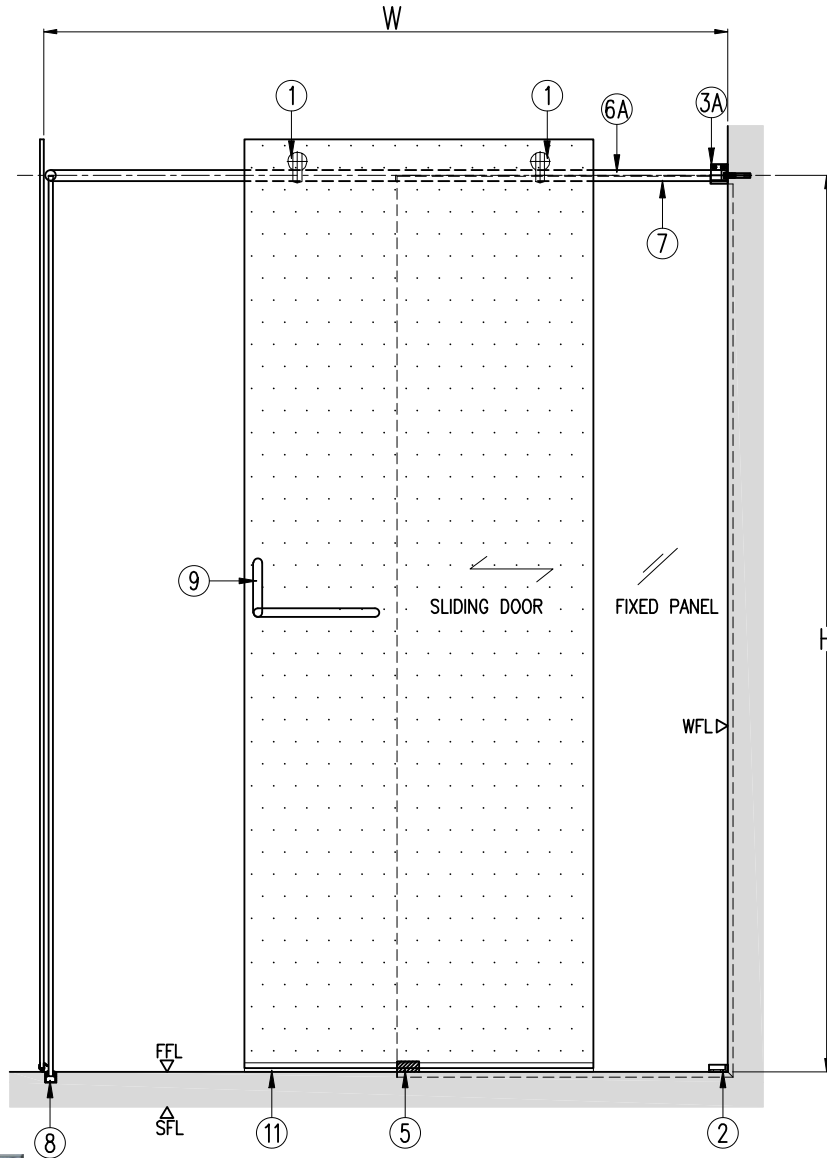

LEGEND :

1 M2 Sliding Assembly	- 4
2 Stopper	- 2
3A End Pipe Support to Wall	- 2
5 SS Friction Guide	- 2
6A Guide Rail U-Pipe(ø25.4x1.5)(316)(L=2m)	- 2
7 Gasket for U-Pipe	- 2
10 PVC Mid Seal	- 2
11 PVC Bottom Seal	- 2
12A Magnetic Door Seal	- 2

Optional

8 Alu. U-Channel 25x25x1.5mm	- 2
9 Door Handle (See Attached)	- 1
14 Door Knob (See Attached)	- 1