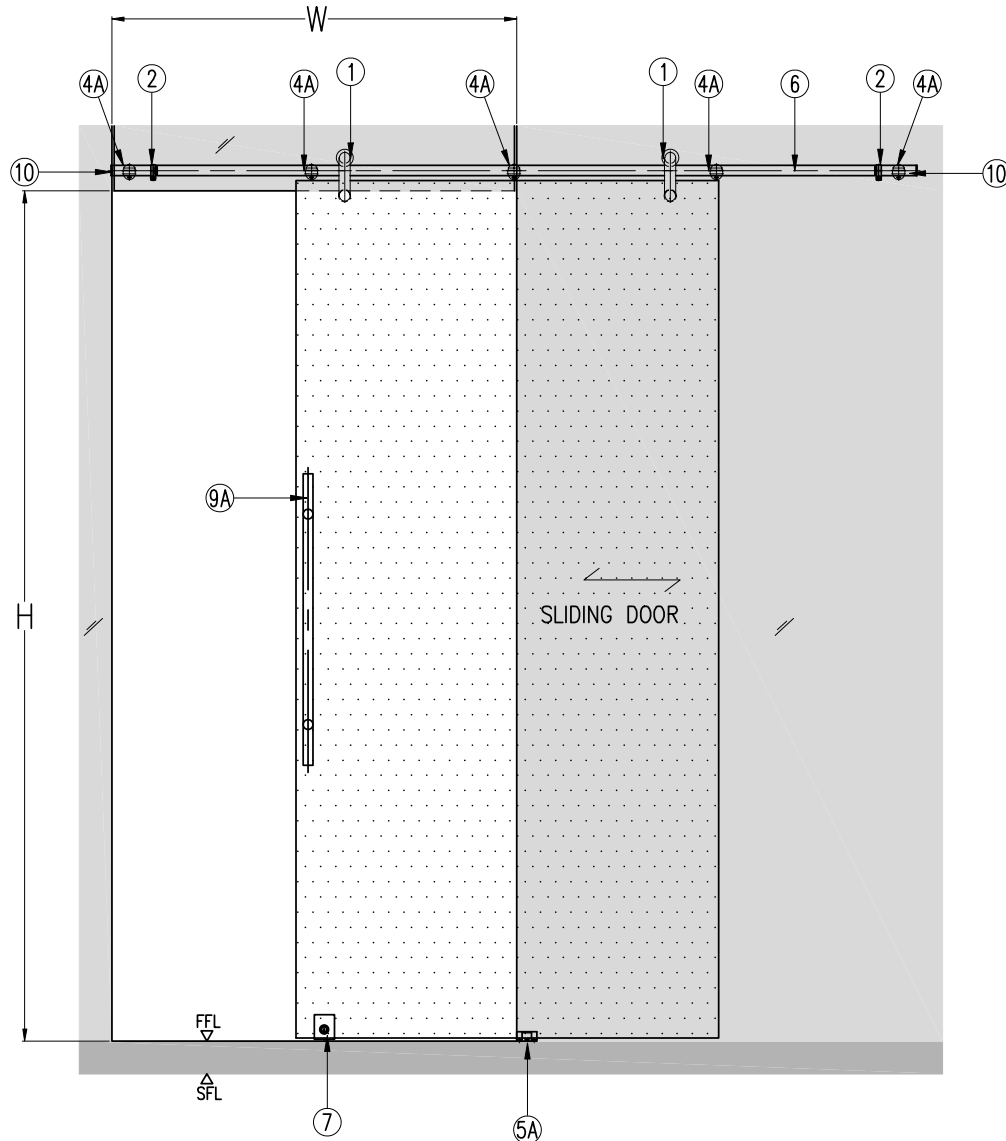

S.N	Description	Qty
1	M1 Sliding Assembly	2
2	Stopper	2
4A	Guide Rail Pipe Clamp to Glass	5
5A	SS Mid Guide	1
10	End Cover for the pipe	2

Optional

6	Guide Rail Pipe (ø25.4x1.5)(304)(L=2m)	1
7	Lock	1
9A	Door Handle	1