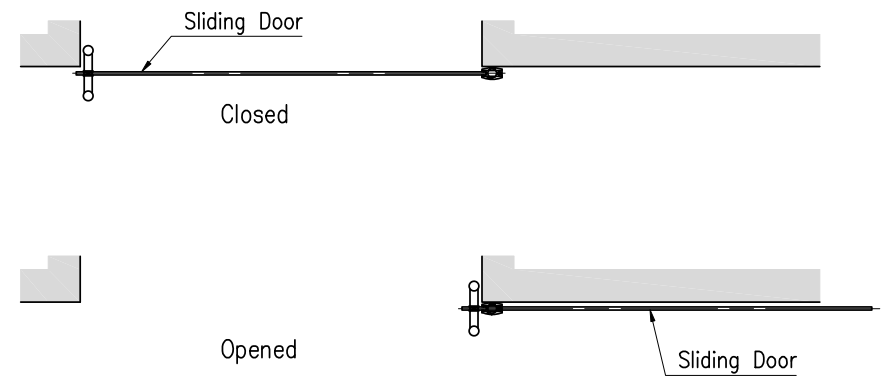

2010

Section 7 - Sliding Door Systems

www.prefit-fittings.co.uk/structural
020 8961 4777

Entrance Single Leaf
Entrance Double Leaf
Shower Single Leaf
Shower Double Leaf

S.N	Description	Qty
1	M1 Sliding Assembly	2
2	Stopper	2
3A	End Pipe Support to wall	2
4A	Guide Rail Pipe Clamp to Glass	3
5A	SS Mid Guide	1

Optional		
6	Guide Rail Pipe (#25.4x1.5)(304)(L=2m)	1
7	Lock	1
8	Alu. U-Channel 25x25x1.5mm	1
9A	Door Handle (See Attached)	1

S.N	Description	Qty
1	M1 Sliding Assembly	2
2	Stopper	2
4B	Guide Rail Pipe Clamp to Wall	5
5A	SS Mid Guide	1
10	End Cover for the pipe	2