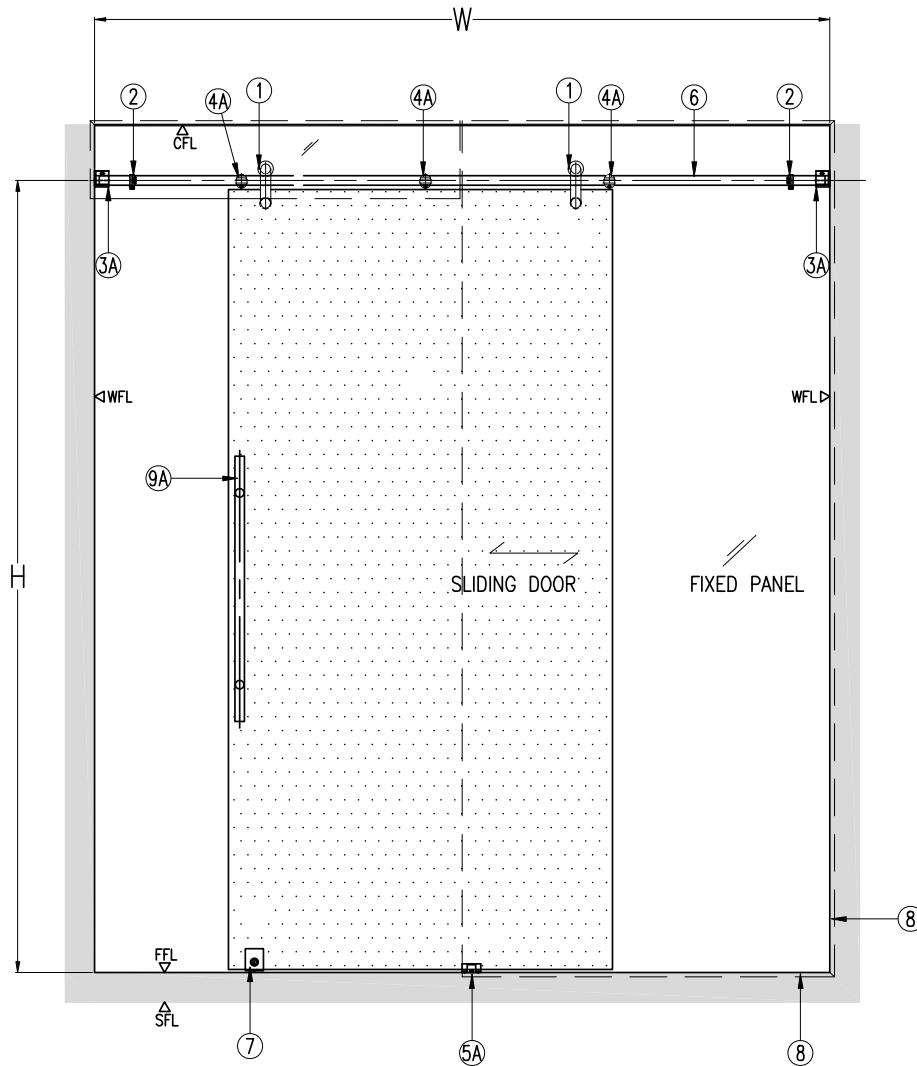

2010

Section 7 - Sliding Door Systems

www.prefit-fittings.co.uk/structural
020 8961 4777

Entrance Single Leaf
Entrance Double Leaf
Shower Single Leaf
Shower Double Leaf

S.N	Description	Qty
1	M1 Sliding Assembly	2
2	Stopper	2
3A	End Pipe Support to wall	2
4A	Guide Rail Pipe Clamp to Glass	3
5A	SS Mid Guide	1

Optional		
6	Guide Rail Pipe (#25.4x1.5)(304)(L=2m)	1
7	Lock	1
8	Alu. U-Channel 25x25x1.5mm	1
9A	Door Handle (See Attached)	1

S.N	Description	Qty
1	M1 Sliding Assembly	2
2	Stopper	2
4B	Guide Rail Pipe Clamp to Wall	5
5A	SS Mid Guide	1
10	End Cover for the pipe	2