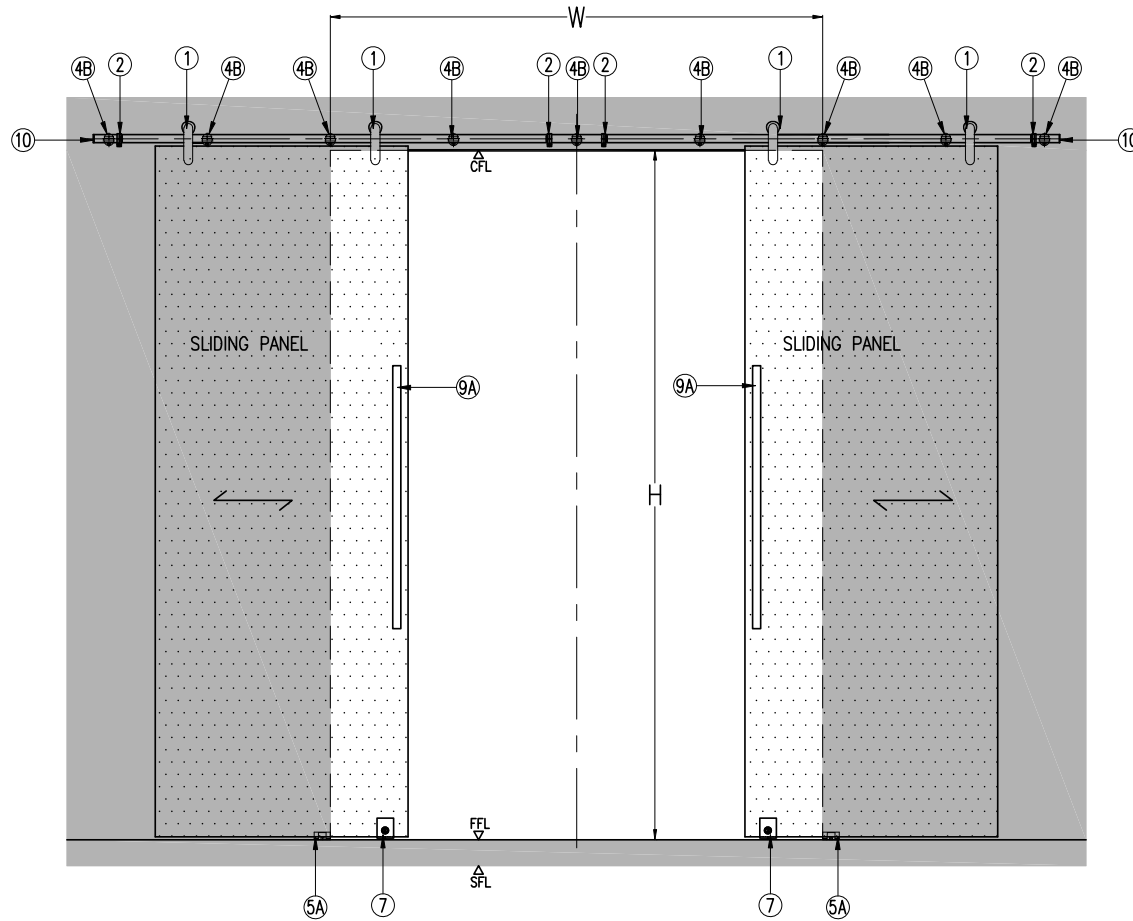

Optional

6	Guide Rail Pipe (ø25.4x1.5)(304)(L=2m)	1
7	Lock	1
9A	Door Handle	1

S.N	Description	Qty
1	M1 Sliding Assembly	4
2	Stopper	4
3A	End Pipe Support to wall	2
4A	Guide Rail Pipe Clamp to Glass	6
5A	SS Mid Guide	2

Optional

6	Guide Rail Pipe (ø25.4x1.5)(304)(L=3m)	1
7	Lock	2
8	Alu. U-Channel 25x25x1.5mm	1
9A	Door Handle	2

PREFIT
FITTINGS FOR GLASS

S.N	Description	Qty
1	M1 Sliding Assembly	4
2	Stopper	4
4B	Guide Rail Pipe Clamp to Wall	9
5A	SS Mid Guide	2
10	End Cover for the Pipe	2