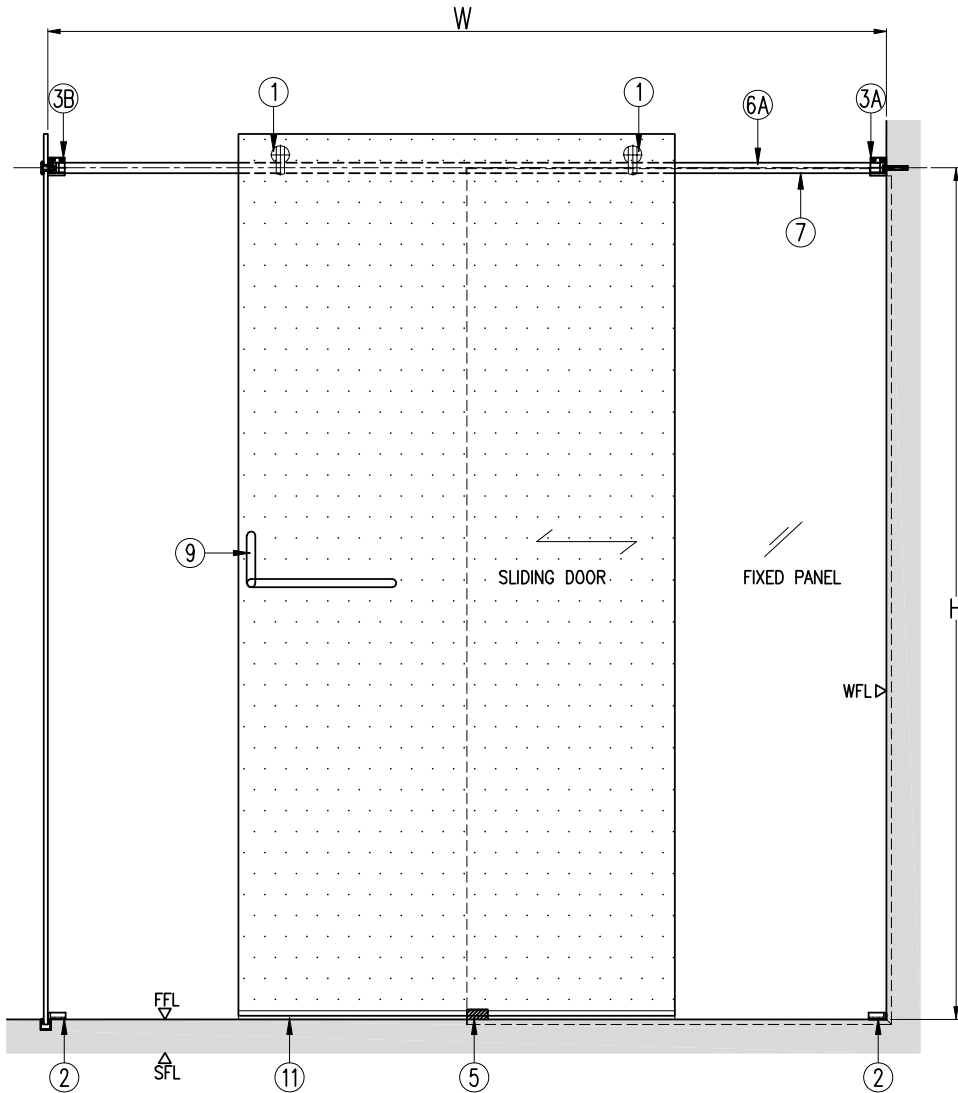

LEGEND :

1 M2 Sliding Assembly	- 2
2 Stopper	- 2
3A End Pipe Support to Wall	- 1
3B End Pipe Support to Glass	- 1
5 SS Friction Guide	- 1
6A Guide Rail U-Pipe(∅25.4x1.5)(316)(L=2m)	- 1
7 Gasket for U-Pipe	- 1
10 PVC Mid Seal	- 1
11 PVC Bottom Seal	- 1
12 PVC Door Seal	- 1

Optional

8 Alu. U-Channel 25x25x1.5mm	- 1
9 Door Handle (See Attached)	- 1