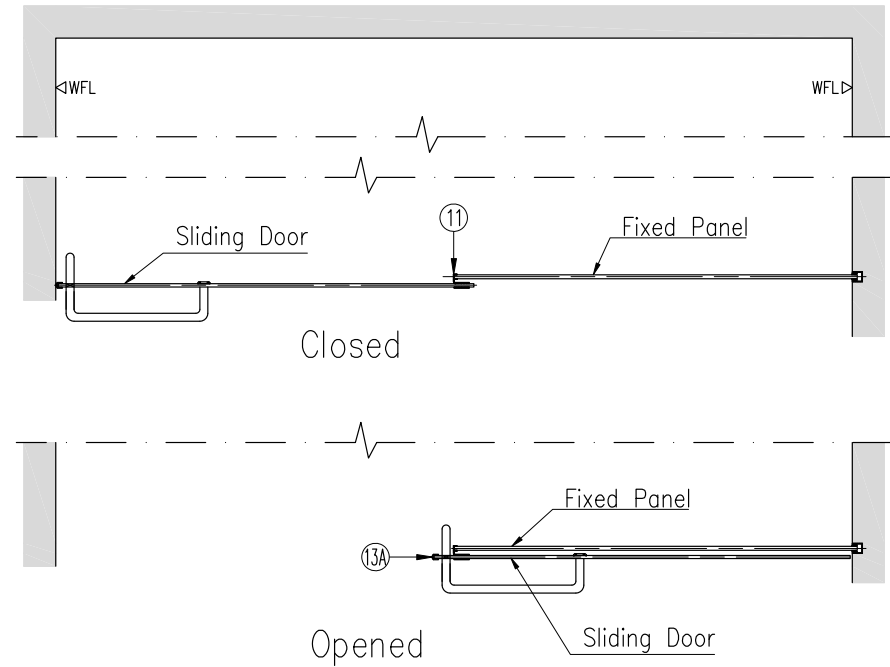

Optional

6	Guide Rail Pipe (ø25.4x1.5)(304)(L=3m)	1
7	Lock	2
8	Alu. U-Channel 25x25x1.5mm	1
9A	Door Handle	2

PREFIT
FITTINGS FOR GLASS

S.N	Description	Qty
1	M1 Sliding Assembly	4
2	Stopper	4
4B	Guide Rail Pipe Clamp to Wall	9
5A	SS Mid Guide	2
10	End Cover for the Pipe	2

Optional		
6	Guide Rail Pipe (ø25.4x1.5)(304)(L=3m)	1
7	Lock	2
9A	Door Handle	2

LEGEND :

1 M1 Sliding Assembly	- 2
2 Stopper	- 2
3A End Pipe Support to Wall	- 1
3B End Pipe Support to Glass	- 1
4A Guide Rail Pipe Clamp	- 1
4C Anti-Jump Clamp	- 1
5B SS Friction Guide	- 1

Optional

6 Guide Rail Pipe(ø25.4x1.5)(316)(L=2m)	- 1
8 Alu. U-Channel 25x25x1.5mm	- 2
9B Door Handle (See Attached)	- 1
11 PVC Mid Seal	- 1
12 PVC Bottom Seal	- 1
13A PVC Door Seal	- 1

PREFIT
FITTINGS FOR GLASS