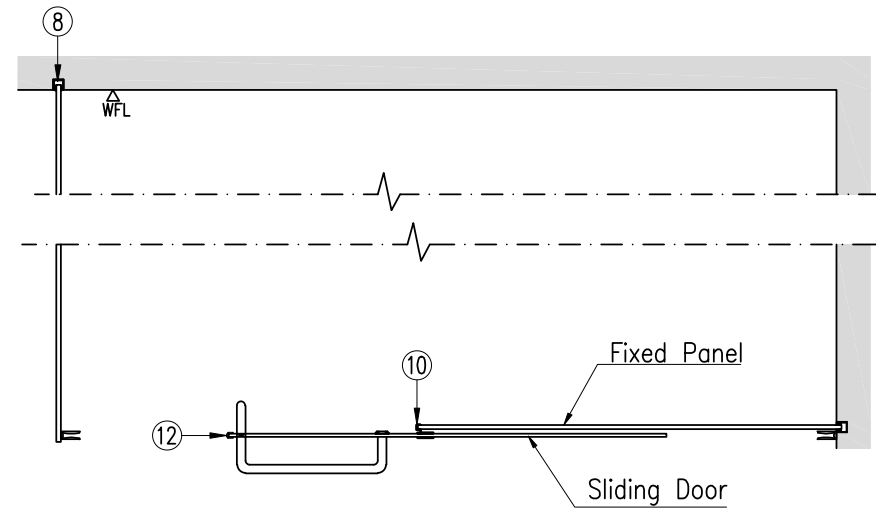

LEGEND :

1 M1 Sliding Assembly	-	2
2 Stopper	-	2
3 End Pipe Support	-	2
4A Guide Rail Pipe Clamp	-	1
4C Anti-Jump Clamp	-	1
5 SS Friction Guide	-	1

Optional

7 Guide Rail Pipe(ø25.4x1.5)(316)(L=2m)	-	1
8 Alu. U-Channel 25x25x1.5mm	-	1
9B Door Handle (See Attached)	-	1
11 PVC Mid Seal	-	1
12 PVC Bottom Seal	-	1
13A PVC Door Seal	-	1

LEGEND :

1 M1 Sliding Assembly	- 4
2 Stopper	- 4
3 End Pipe Support	- 2
4A Guide Rail Pipe Clamp	- 2
4C Anti-Jump Clamp	- 2
5 SS Friction Guide	- 2

Optional

7 Guide Rail Pipe(ø25.4x1.5)(316)(L=2m)	- 1
8 Alu. U-Channel 25x25x1.5mm	- 1
9B Door Handle (See Attached)	- 1
11 PVC Mid Seal	- 1
12 PVC Bottom Seal	- 1
13B Magnetic Door Seal	- 1
14 Door Knob	- 1