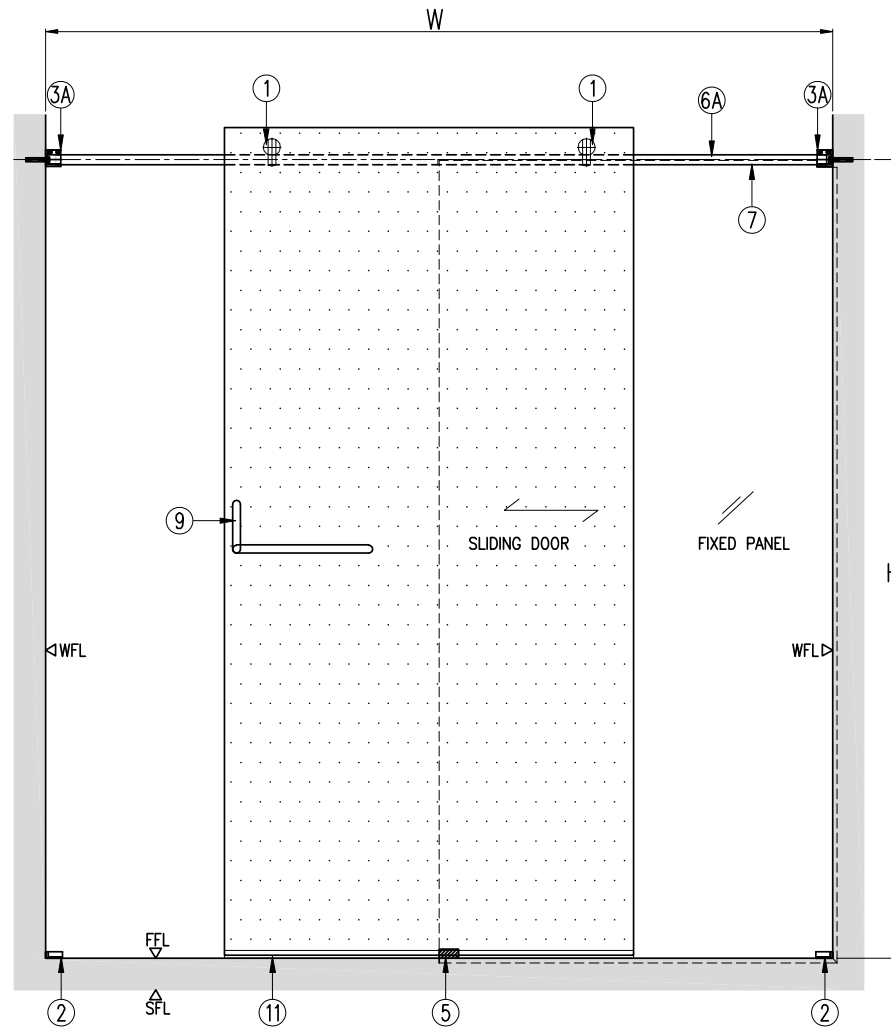

LEGEND :

1 M2 Sliding Assembly	- 2
2 Stopper	- 2
3A End Pipe Support to Wall	- 2
5 SS Friction Guide	- 1
6A Guide Rail U-Pipe(ø25.4x1.5)(316)(L=2m)	- 1
7 Gasket for U-Pipe	- 1
10 PVC Mid Seal	- 1
11 PVC Bottom Seal	- 1
12 PVC Door Seal	- 1

Optional

8 Alu. U-Channel 25x25x1.5mm	- 1
9 Door Handle (See Attached)	- 1