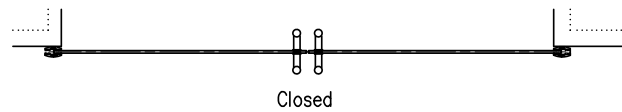

S.N	Description	Qty
1	M1 Sliding Assembly	4
2	Stopper	4
4B	Guide Rail Pipe Clamp to Wall	9
5A	SS Mid Guide	2
10	End Cover for the Pipe	2

Optional		
6	Guide Rail Pipe (ø25.4x1.5)(304)(L=3m)	1
7	Lock	2
9A	Door Handle	2