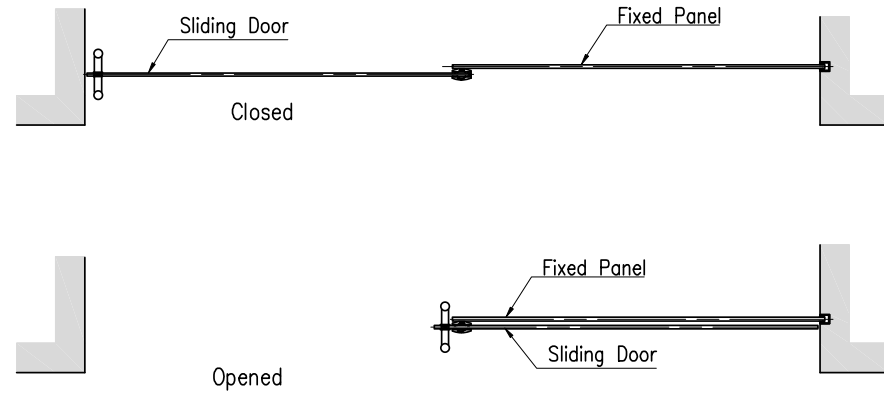

2010

Section 7 - Sliding Door Systems

www.prefit-fittings.co.uk/structural
020 8961 4777

Entrance Single Leaf
Entrance Double Leaf
Shower Single Leaf
Shower Double Leaf

S.N	Description	Qty
1	M1 Sliding Assembly	2
2	Stopper	2
3A	End Pipe Support to wall	2
4A	Guide Rail Pipe Clamp to Glass	3
5A	SS Mid Guide	1

Optional		
6	Guide Rail Pipe (#25.4x1.5)(304)(L=2m)	1
7	Lock	1
8	Alu. U-Channel 25x25x1.5mm	1
9A	Door Handle (See Attached)	1

S.N	Description	Qty
1	M1 Sliding Assembly	2
2	Stopper	2
4B	Guide Rail Pipe Clamp to Wall	5
5A	SS Mid Guide	1
10	End Cover for the pipe	2