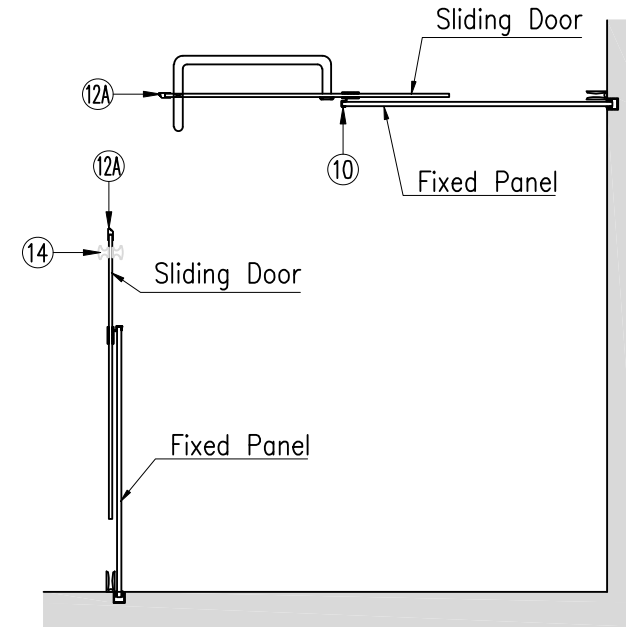

LEGEND :

1 M2 Sliding Assembly	- 4
2 Stopper	- 2
3A End Pipe Support to Wall	- 2
5 SS Friction Guide	- 2
6A Guide Rail U-Pipe(ø25.4x1.5)(316)(L=2m)	- 2
7 Gasket for U-Pipe	- 2
10 PVC Mid Seal	- 2
11 PVC Bottom Seal	- 2
12A Magnetic Door Seal	- 2

Optional

8 Alu. U-Channel 25x25x1.5mm	- 2
9 Door Handle (See Attached)	- 1
14 Door Knob (See Attached)	- 1