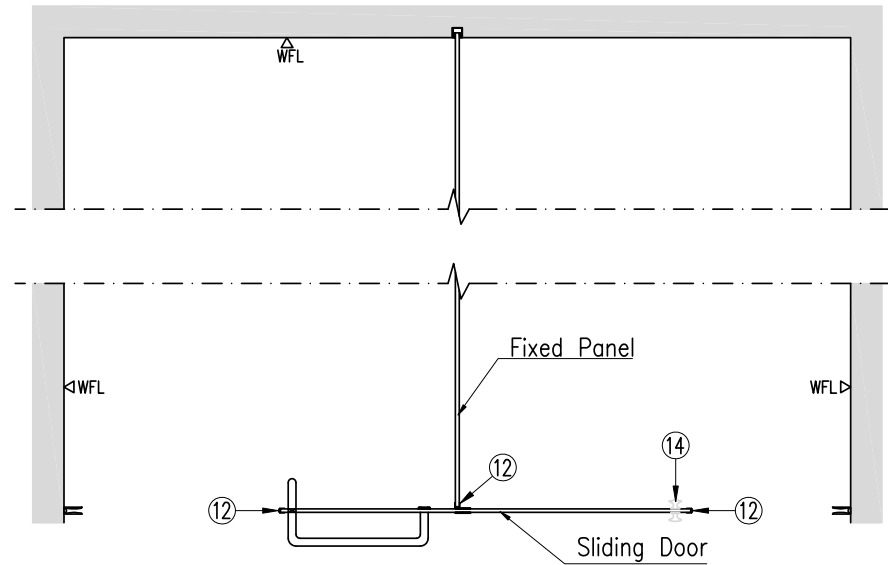

LEGEND :

- 1 M2 Sliding Assembly - 2
- 2 Stopper - 2
- 3A End Pipe Support to Wall - 2
- 5 SS Friction Guide - 1
- 6B Guide Rail Pipe (Ø25.4x1.5)(316)(L=2m) - 1
- 11 PVC Bottom Seal - 1
- 12 PVC Door Seal - 3

Optional

- 8 Alu. U-Channel 25x25x1.5mm - 1
- 9 Door Handle (See Attached) - 1
- 14 Door Knob (See Attached) - 1