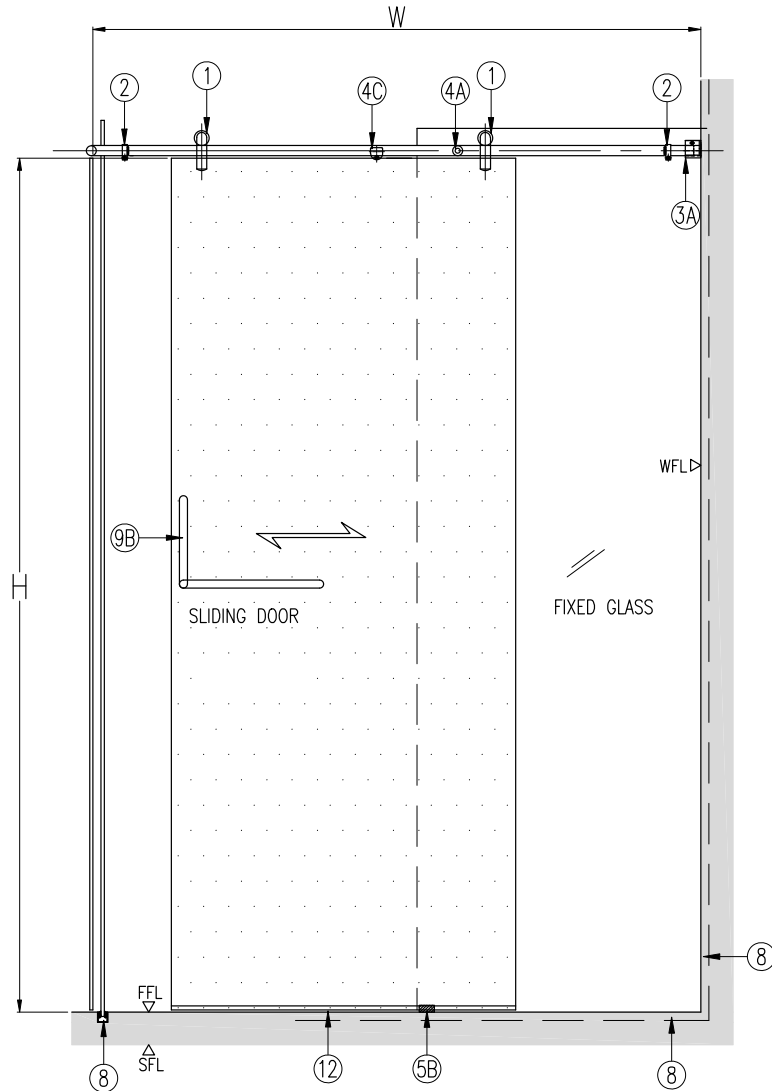

Optional

6 Guide Rail Pipe(ø25.4x1.5)(316)(L=2m)	- 1
8 Alu. U-Channel 25x25x1.5mm	- 2
9B Door Handle (See Attached)	- 1
11 PVC Mid Seal	- 1
12 PVC Bottom Seal	- 1
13A PVC Door Seal	- 1

PREFIT
FITTINGS FOR GLASS

LEGEND :

1 M1 Sliding Assembly	-	2
2 Stopper	-	2
3 End Pipe Support	-	2
4A Guide Rail Pipe Clamp	-	1
4C Anti-Jump Clamp	-	1
5 SS Friction Guide	-	1

Optional

7 Guide Rail Pipe(ø25.4x1.5)(316)(L=2m)	-	1
8 Alu. U-Channel 25x25x1.5mm	-	1
9B Door Handle (See Attached)	-	1
11 PVC Mid Seal	-	1
12 PVC Bottom Seal	-	1
13A PVC Door Seal	-	1