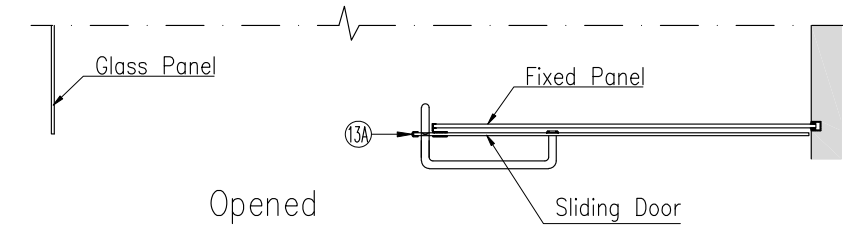

LEGEND :

1 M1 Sliding Assembly	- 2
2 Stopper	- 2
3A End Pipe Support to Wall	- 1
3B End Pipe Support to Glass	- 1
4A Guide Rail Pipe Clamp	- 1
4C Anti-Jump Clamp	- 1
5B SS Friction Guide	- 1

Optional

6 Guide Rail Pipe(ø25.4x1.5)(316)(L=2m)	- 1
8 Alu. U-Channel 25x25x1.5mm	- 2
9B Door Handle (See Attached)	- 1
11 PVC Mid Seal	- 1
12 PVC Bottom Seal	- 1
13A PVC Door Seal	- 1

PREFIT
FITTINGS FOR GLASS