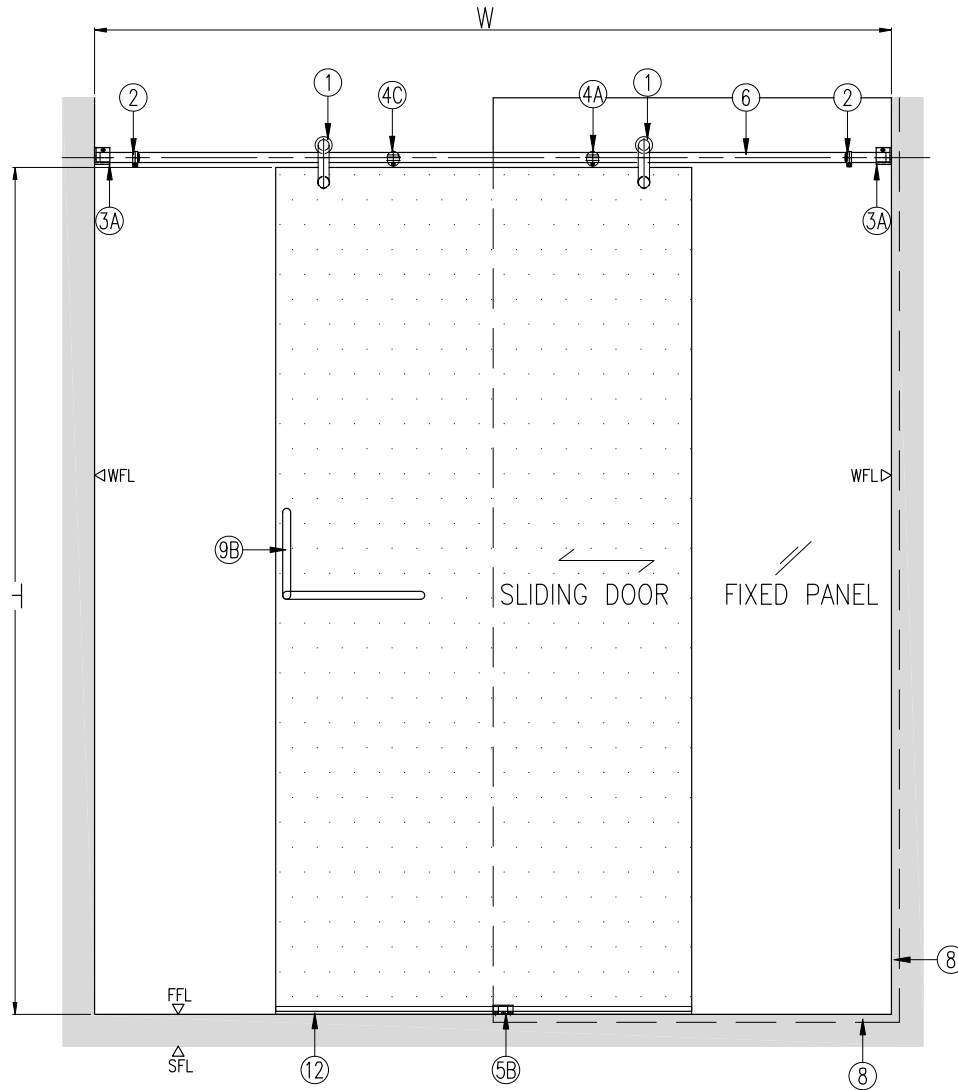

Optional		
6	Guide Rail Pipe (ø25.4x1.5)(304)(L=3m)	1
7	Lock	2
9A	Door Handle	2

LEGEND :

1 M1 Sliding Assembly	- 2
2 Stopper	- 2
3A End Pipe Support to Wall	- 1
3B End Pipe Support to Glass	- 1
4A Guide Rail Pipe Clamp	- 1
4C Anti-Jump Clamp	- 1
5B SS Friction Guide	- 1

Optional

6 Guide Rail Pipe(ø25.4x1.5)(316)(L=2m)	- 1
8 Alu. U-Channel 25x25x1.5mm	- 2
9B Door Handle (See Attached)	- 1
11 PVC Mid Seal	- 1
12 PVC Bottom Seal	- 1
13A PVC Door Seal	- 1

PREFIT
FITTINGS FOR GLASS