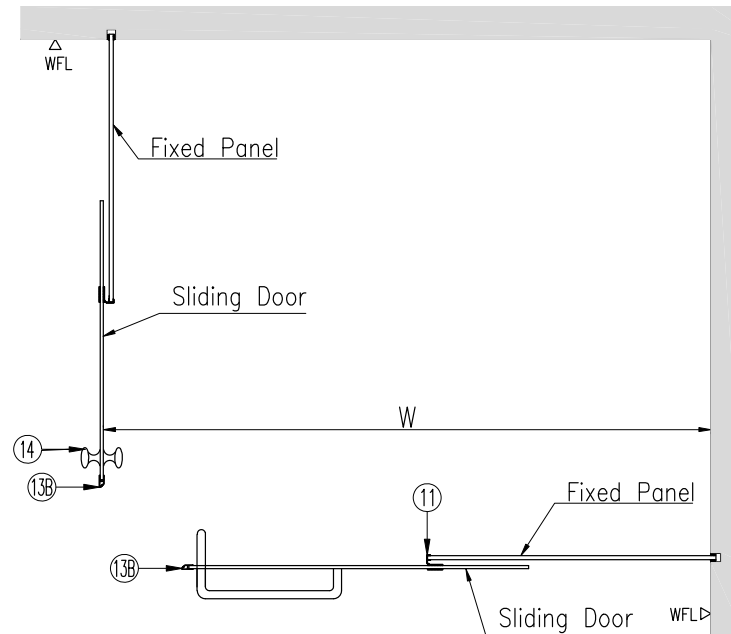

Optional

6 Guide Rail Pipe(ø25.4x1.5)(316)(L=2m)	- 1
8 Alu. U-Channel 25x25x1.5mm	- 2
9B Door Handle (See Attached)	- 1
11 PVC Mid Seal	- 1
12 PVC Bottom Seal	- 1
13A PVC Door Seal	- 1

PREFIT
FITTINGS FOR GLASS

LEGEND :

1 M1 Sliding Assembly	-	2
2 Stopper	-	2
3 End Pipe Support	-	2
4A Guide Rail Pipe Clamp	-	1
4C Anti-Jump Clamp	-	1
5 SS Friction Guide	-	1

Optional

7 Guide Rail Pipe(ø25.4x1.5)(316)(L=2m)	-	1
8 Alu. U-Channel 25x25x1.5mm	-	1
9B Door Handle (See Attached)	-	1
11 PVC Mid Seal	-	1
12 PVC Bottom Seal	-	1
13A PVC Door Seal	-	1