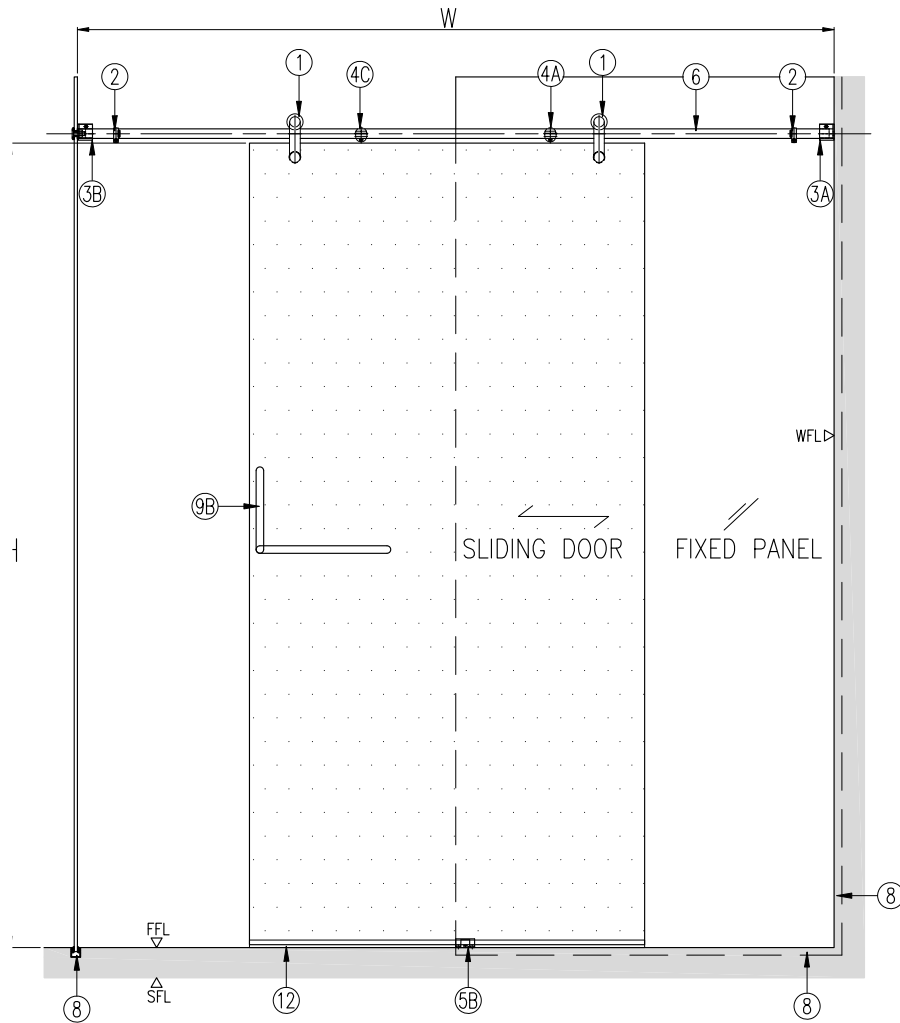

LEGEND :

1 M1 Sliding Assembly	- 2
2 Stopper	- 2
3A End Pipe Support to Wall	- 1
3B End Pipe Support to Glass	- 1
4A Guide Rail Pipe Clamp	- 1
4C Anti-Jump Clamp	- 1
5B SS Friction Guide	- 1

Optional

6 Guide Rail Pipe(ø25.4x1.5)(316)(L=2m)	- 1
8 Alu. U-Channel 25x25x1.5mm	- 2
9B Door Handle (See Attached)	- 1
11 PVC Mid Seal	- 1
12 PVC Bottom Seal	- 1
13A PVC Door Seal	- 1

PREFIT
FITTINGS FOR GLASS