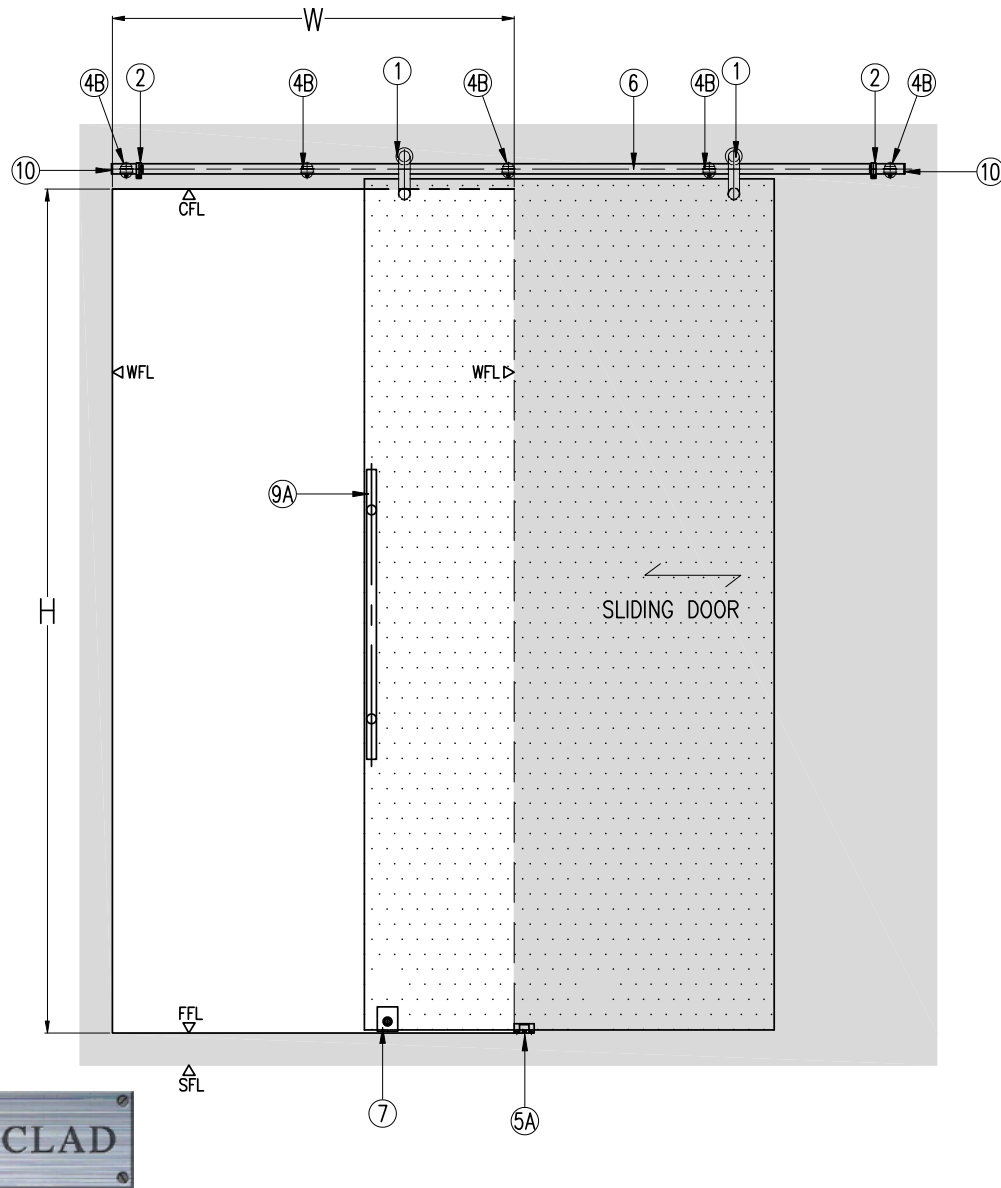

2010

Section 7 - Sliding Door Systems

www.prefit-fittings.co.uk/structural
020 8961 4777

Entrance Single Leaf
Entrance Double Leaf
Shower Single Leaf
Shower Double Leaf

S.N	Description	Qty
1	M1 Sliding Assembly	2
2	Stopper	2
3A	End Pipe Support to wall	2
4A	Guide Rail Pipe Clamp to Glass	3
5A	SS Mid Guide	1

Optional		
6	Guide Rail Pipe (#25.4x1.5)(304)(L=2m)	1
7	Lock	1
8	Alu. U-Channel 25x25x1.5mm	1
9A	Door Handle (See Attached)	1

S.N	Description	Qty
1	M1 Sliding Assembly	2
2	Stopper	2
4B	Guide Rail Pipe Clamp to Wall	5
5A	SS Mid Guide	1
10	End Cover for the pipe	2