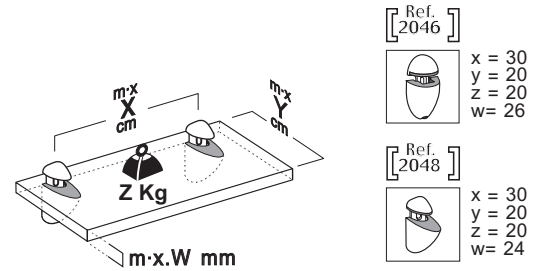

2046
2048

2080

Finishes available:
PC - Polished Chrome
MNC - Matt Nickel Coated

For more products see
other range catalogues
on our website:

www.prefit-fittings.com
e: sales@prefit-fittings.com

14 Sovereign Park, Coronation Road, London NW10 7QP