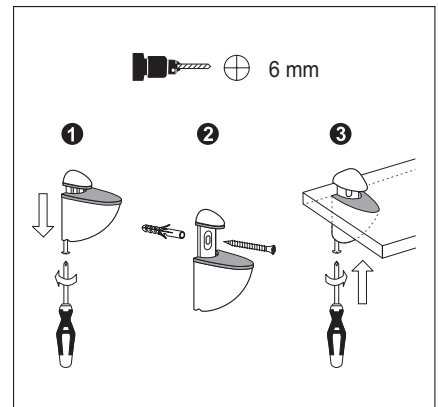

2046
2048

2080

Finishes available:
PC - Polished Chrome
MNC - Matt Nickel Coated

For more products see
other range catalogues
on our website:

www.prefit-fittings.com
e: sales@prefit-fittings.com

14 Sovereign Park, Coronation Road, London NW10 7QP