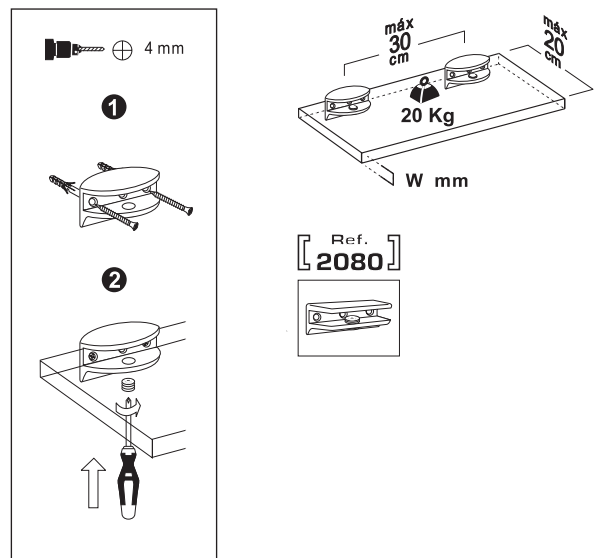

2046
2048

2080

Finishes available:
PC - Polished Chrome
MNC - Matt Nickel Coated

For more products see
other range catalogues
on our website:

www.prefit-fittings.com
e: sales@prefit-fittings.com

14 Sovereign Park, Coronation Road, London NW10 7QP