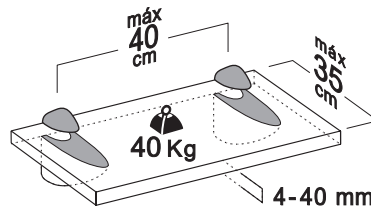

x=30
y=20
z=20

x=35
y=25
z=30

Finishes available:
PC - Polished Chrome
MNC - Matt Nickel Coated

Finishes available:
PC - Polished Chrome
MNC - Matt Nickel Coated

For more products see other range catalogues on our website: