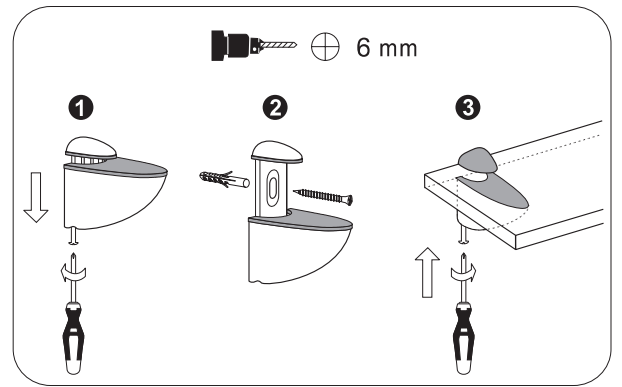

x=30
y=20
z=20

x=35
y=25
z=30

Finishes available:
PC - Polished Chrome
MNC - Matt Nickel Coated

Finishes available:
PC - Polished Chrome
MNC - Matt Nickel Coated

For more products see other range catalogues on our website: