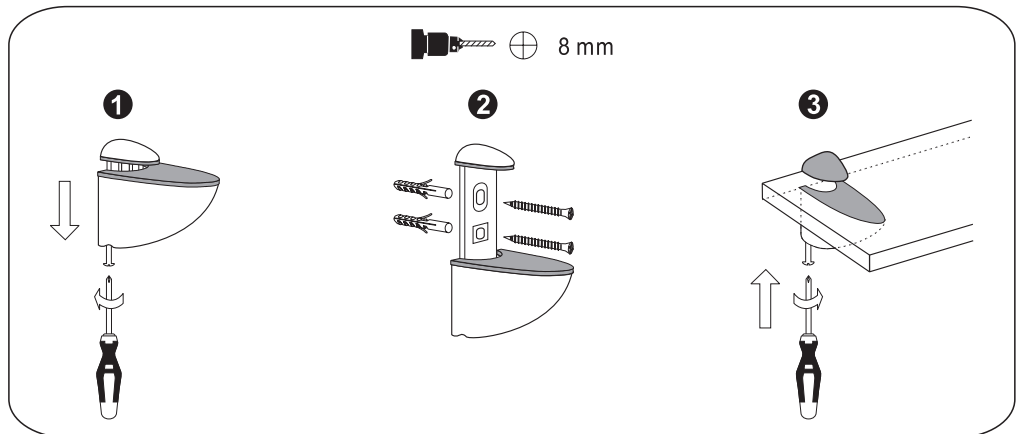

x=30
y=20
z=20

x=35
y=25
z=30

Finishes available:
PC - Polished Chrome
MNC - Matt Nickel Coated

Finishes available:
PC - Polished Chrome
MNC - Matt Nickel Coated

For more products see other range catalogues on our website: