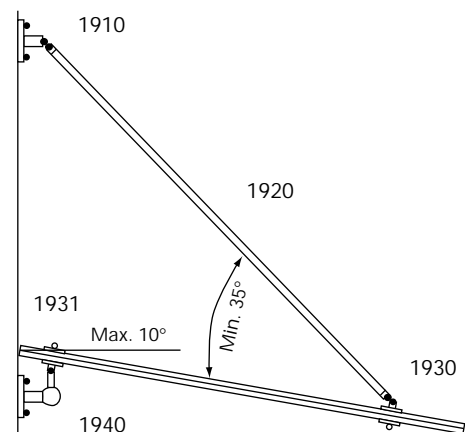

P R E F I T

FITTINGS FOR GLASS

section I

GLASS CANOPY SYSTEM

www.prefit-fittings.com

Frameless Glass Roof Structure Top-Connect

Article No.	Article Name
1945	Glass roof construction set for 4-point anchorage
1345	Plastic washer 70x13x2mm for Art. No. 1930 VA, 1931 VA
1360	Plastic tubing 16x12x8mm for Art. No. 1930 VA, 1931 VA
1634 VA	Washer for M 10, VA
1645 VA	Cap nut for M 10, VA
1910 VA	Wall-rod connection
1920 VA	Rod connection (variable) with 2 eye links. Please specify length
1930 VA	Glass panel mount with fork, incl. 2 plastic washers and 2 plastic seating rings
1931 VA	Glass panel mount with link, incl. 2 plastic washers and 2 plastic seating rings
1940 VA	Wall mount with 2 fixing holes Ø 12mm
1950	Thread lock (50g)
1970 VA	Anchor rod M 10mmx10mm including cap nut and washer
1980	Sleeve bush

Indicate some points for the glass roof structure

Glass Roof Construction Sets

Image	Article No.	Article Name	Comprising	Image	Quantity
	1945VA	2 pc set Basic	2 x 1910VA 2 x 1930VA 2 x 1940VA		2 x 1920VA
	1944VA	2 pc set Basic	3 x 1910VA 3 x 1930VA 3 x 1940VA		3 x 1920VA
	1947VA	2 pc set Basic	2 x 1910VA 2 x 1932VA 2 x 1940VA		2 x 1920VA
	1948VA	2 pc set Basic	2 x 1911VA 2 x 1930VA 1 x 1934VA		4 x 1920VA
	1855VA	2 pc set Basic	2 x 1820VA 2 x 1851VA		2 x 1850VA
	1854VA	2 pc set Basic	3 x 1820VA 3 x 1831VA		3 x 1850VA
	1857VA	2 pc set Basic	2 x 1820VA 2 x 1851VA		2 x 1850VA