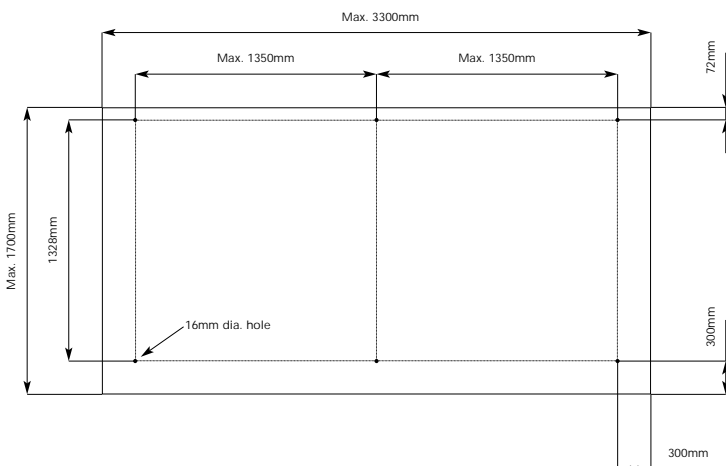

P R E F I T

FITTINGS FOR GLASS

section I

GLASS CANOPY SYSTEM

www.prefit-fittings.com

Frameless Glass Roof Structure Top-Connect

Article No.	Article Name
1945	Glass roof construction set for 4-point anchorage
1345	Plastic washer 70x13x2mm for Art. No. 1930 VA, 1931 VA
1360	Plastic tubing 16x12x8mm for Art. No. 1930 VA, 1931 VA
1634 VA	Washer for M 10, VA
1645 VA	Cap nut for M 10, VA
1910 VA	Wall-rod connection
1920 VA	Rod connection (variable) with 2 eye links. Please specify length
1930 VA	Glass panel mount with fork, incl. 2 plastic washers and 2 plastic seating rings
1931 VA	Glass panel mount with link, incl. 2 plastic washers and 2 plastic seating rings
1940 VA	Wall mount with 2 fixing holes Ø 12mm
1950	Thread lock (50g)
1970 VA	Anchor rod M 10mmx10mm including cap nut and washer
1980	Sleeve bush

Indicate some points for the glass roof structure

Glass Roof Construction Sets

Image	Article No.	Article Name	Comprising	Image	Quantity
	1945VA	2 pc set Basic	2 x 1910VA 2 x 1930VA 2 x 1940VA		2 x 1920VA
	1944VA	2 pc set Basic	3 x 1910VA 3 x 1930VA 3 x 1940VA		3 x 1920VA
	1947VA	2 pc set Basic	2 x 1910VA 2 x 1932VA 2 x 1940VA		2 x 1920VA
	1948VA	2 pc set Basic	2 x 1911VA 2 x 1930VA 1 x 1934VA		4 x 1920VA
	1855VA	2 pc set Basic	2 x 1820VA 2 x 1851VA		2 x 1850VA
	1854VA	2 pc set Basic	3 x 1820VA 3 x 1831VA		3 x 1850VA
	1857VA	2 pc set Basic	2 x 1820VA 2 x 1851VA		2 x 1850VA