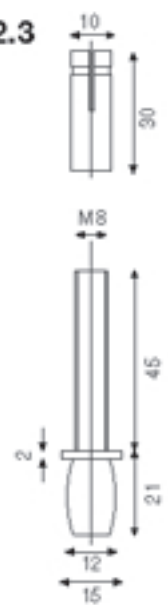

PREFIT

FITTINGS FOR GLASS

V 201	TOP PIVOT PATCH FOR DOUBLE ACTION DOORS WITH VARIABLE PIVOT POINT (minimum 100 mm.)	AL B/D F/G/I M	Technobook SERIE ELITE 4
V 500D	BOTTOM PIVOT PATCH FOR DOUBLE ACTION DOORS 55 OR 65 CENTRES	AL B/D F/G/I MN	Technobook SERIE ELITE 5
V 500I	BOTTOM PIVOT PATCH FOR DOUBLE ACTION DOORS 55 OR 65 CENTRES	AL B/D F/G/I MN	Technobook SERIE ELITE 5
V 200D	BOTTOM PIVOT PATCH FOR DOUBLE ACTION DOORS WITH VARIABLE PIVOT POINT (minimum 100 mm)	AL B/D F/G/I M	Technobook SERIE ELITE 6
V 200I	BOTTOM PIVOT PATCH FOR DOUBLE ACTION DOORS WITH VARIABLE PIVOT POINT (minimum 100 mm.)	AL B/D F/G/I M	Technobook SERIE ELITE 6
V 535	TOP PIVOT PATCH FOR TRANSOM CLOSER 5600 / 5750 (INSERT FOR SQUARE SPINDLE)	AL B/D F/G/I MN	

Elite Range - Top Pivots

V 502

FIXED TOP PIVOT FOR V 501

V 502.3

V 233

(COD. AO233)

PIVOT FOR TOP HINGE V 501.

V 122

OFFSET TOP PIVOT FOR V 121 / V 131