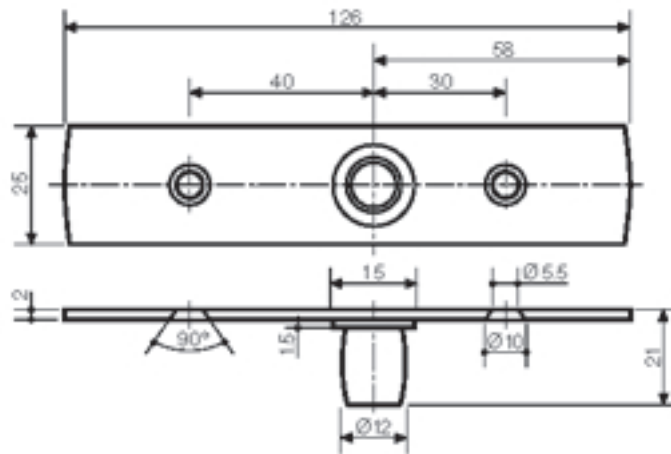

PREFIT

FITTINGS FOR GLASS

V 201	TOP PIVOT PATCH FOR DOUBLE ACTION DOORS WITH VARIABLE PIVOT POINT (minimum 100 mm.)	AL B/D F/G/I M	Technobook SERIE ELITE 4
V 500D	BOTTOM PIVOT PATCH FOR DOUBLE ACTION DOORS 55 OR 65 CENTRES	AL B/D F/G/I MN	Technobook SERIE ELITE 5
V 500I	BOTTOM PIVOT PATCH FOR DOUBLE ACTION DOORS 55 OR 65 CENTRES	AL B/D F/G/I MN	Technobook SERIE ELITE 5
V 200D	BOTTOM PIVOT PATCH FOR DOUBLE ACTION DOORS WITH VARIABLE PIVOT POINT (minimum 100 mm)	AL B/D F/G/I M	Technobook SERIE ELITE 6
V 200I	BOTTOM PIVOT PATCH FOR DOUBLE ACTION DOORS WITH VARIABLE PIVOT POINT (minimum 100 mm.)	AL B/D F/G/I M	Technobook SERIE ELITE 6
V 535	TOP PIVOT PATCH FOR TRANSOM CLOSER 5600 / 5750 (INSERT FOR SQUARE SPINDLE)	AL B/D F/G/I MN	

Elite Range - Top Pivots

V 502

FIXED TOP PIVOT FOR V 501

V 502.3

V 233

(COD. AO233)

PIVOT FOR TOP HINGE V 501.

V 122

OFFSET TOP PIVOT FOR V 121 / V 131