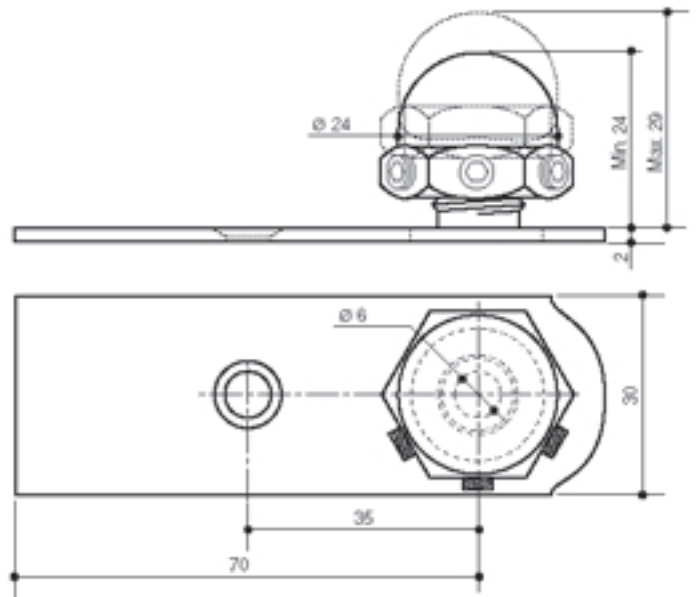

**V 311**

ADJUSTABLE DOME FLOOR PIVOT FOR V536  
 FOR DOORS UP TO MAX. 100 KG.

**V 299**

FREE SWING PIVOT FOR V500 FOR HIGH  
 TRAFFIC DOORS MAX. 120 KG.

**V 246**

(COD. A0246)

FREE SWING PIVOT FOR V500/ ITALIAN  
 SPINDLE FOR HIGH TRAFFIC DOORS MAX. 120  
 KG.