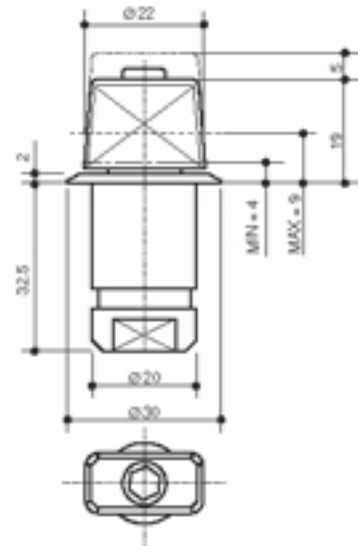

**V 311**

ADJUSTABLE DOME FLOOR PIVOT FOR V536  
 FOR DOORS UP TO MAX. 100 KG.

**V 299**

FREE SWING PIVOT FOR V500 FOR HIGH  
 TRAFFIC DOORS MAX. 120 KG.

**V 246**

(COD. A0246)

FREE SWING PIVOT FOR V500/ ITALIAN  
 SPINDLE FOR HIGH TRAFFIC DOORS MAX. 120  
 KG.