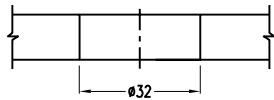

FH-AB-M12

Flat Head Articulated Bolt

Glass Hole Ø