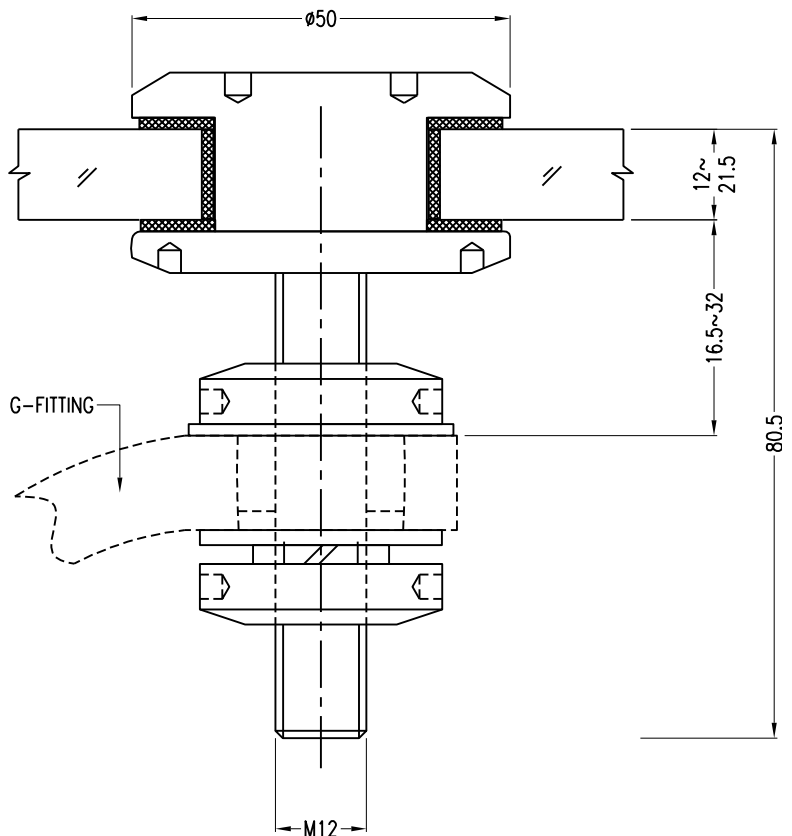

Flat Head Fixed Bolt

FHB2-M12

FHB2-M12

Flat Head Fixed Bolt

Glass Hole Ø

PREFIT
FITTINGS FOR GLASS

A-FHB-M12

Adjustable Flat Head Fixed Bolt

Glass Hole Ø

Adjustable Flat Head Fixed Bolt

A-FHB2-M12

A-FHB2-M12

Adjustable Flat Head Fixed Bolt

Glass Hole Ø

PREFIT
FITTINGS FOR GLASS

FH-AB-M12

Flat Head Articulated Bolt

Glass Hole Ø

Adjustable Flat Head Articulated Bolt

A-FH-AB-M12

A-FH-AB-M12

Adjustable Flat Head Articulated Bolt

Glass Hole Ø

PREFIT
FITTINGS FOR GLASS

CSB-M12

Countersunk Fixed Bolt

Glass Hole Ø

Countersunk Fixed Bolt

CSB2-M12

CSB2-M12

Countersunk Fixed Bolt

Glass Hole Ø