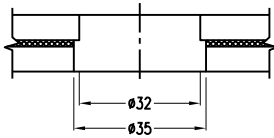

Adjustable Flat Head Articulated Bolt

A-FH-AB-M12

A-FH-AB-M12

Adjustable Flat Head Articulated Bolt