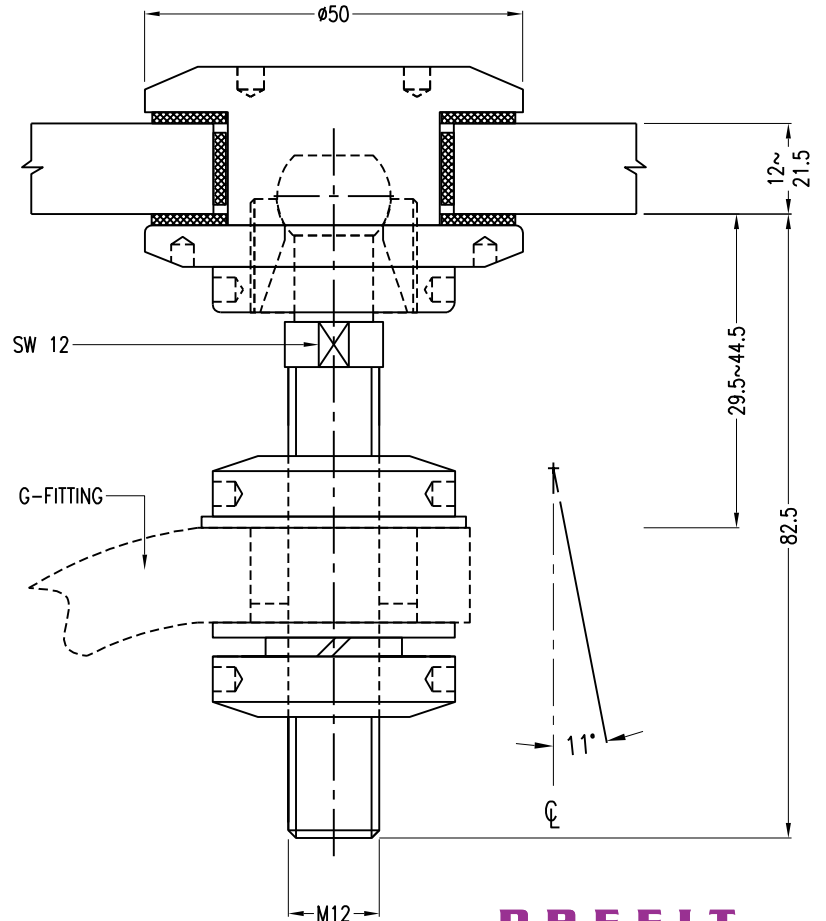

Glass Hole Ø

Adjustable Flat Head Fixed Bolt

A-FHB2-M12

A-FHB2-M12

Adjustable Flat Head Fixed Bolt

Glass Hole Ø

PREFIT
FITTINGS FOR GLASS

FH-AB-M12

Flat Head Articulated Bolt

Glass Hole Ø

Adjustable Flat Head Articulated Bolt

A-FH-AB-M12

A-FH-AB-M12

Adjustable Flat Head Articulated Bolt

Glass Hole Ø

PREFIT
FITTINGS FOR GLASS

CSB-M12

Countersunk Fixed Bolt

Glass Hole Ø

Countersunk Fixed Bolt

CSB2-M12

CSB2-M12

Countersunk Fixed Bolt

Glass Hole Ø

PREFIT
FITTINGS FOR GLASS

A-CSB-M12

Adjustable Countersunk Fixed Bolt

Glass Hole Ø

Adjustable Countersunk Fixed Bolt

A-CSB2-M12

A-CSB2-M12

Adjustable Countersunk Fixed Bolt