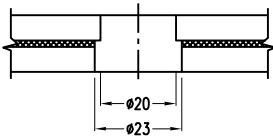

Adjustable Flat Head Fixed Bolt

A-FHB2-M12

A-FHB2-M12

Adjustable Flat Head Fixed Bolt