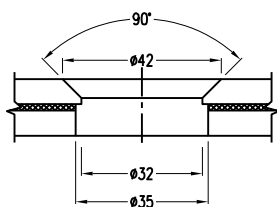

PREFIT
FITTINGS FOR GLASS

A-CSB-M12

Adjustable Countersunk Fixed Bolt

Glass Hole Ø

Adjustable Countersunk Fixed Bolt

A-CSB2-M12

A-CSB2-M12

Adjustable Countersunk Fixed Bolt