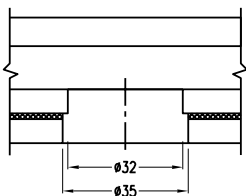

PREFIT
FITTINGS FOR GLASS