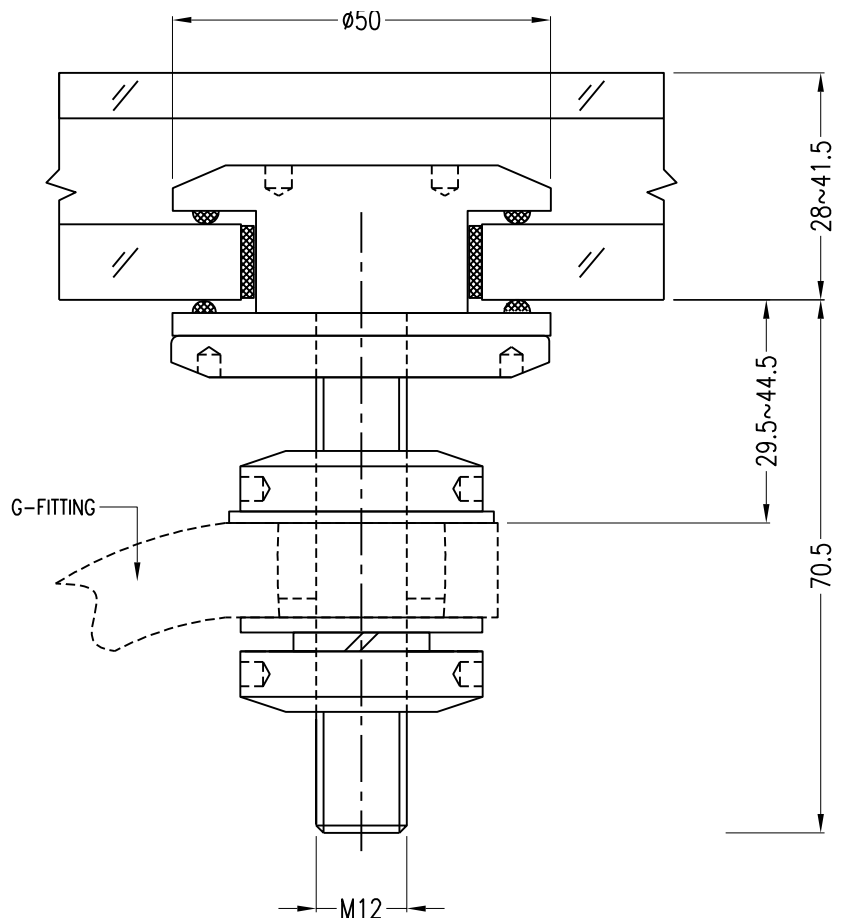

PREFIT
FITTINGS FOR GLASS

A-CSB-M12

Adjustable Countersunk Fixed Bolt

Glass Hole Ø

Adjustable Countersunk Fixed Bolt

A-CSB2-M12

A-CSB2-M12

Adjustable Countersunk Fixed Bolt

DG1B-M12

Double Glazed Fixed Bolt

Glass Hole Ø

Adjustable Double Glazed Fixed Bolt

A-DG1B-M12

A-DG1B-M12

Adjustable Double Glazed Fixed Bolt

Glass Hole Ø

PREFIT
FITTINGS FOR GLASS

DG1B-AB-M12

Flat Head Articulated Double Glazed Bolt

Glass Hole Ø

Adjustable Double Glazed Articulated Bolt

A-DG1-AB-M12

A-DG1-AB-M12

Adjustable Double Glazed Articulated Bolt

Glass Hole Ø

PREFIT
FITTINGS FOR GLASS