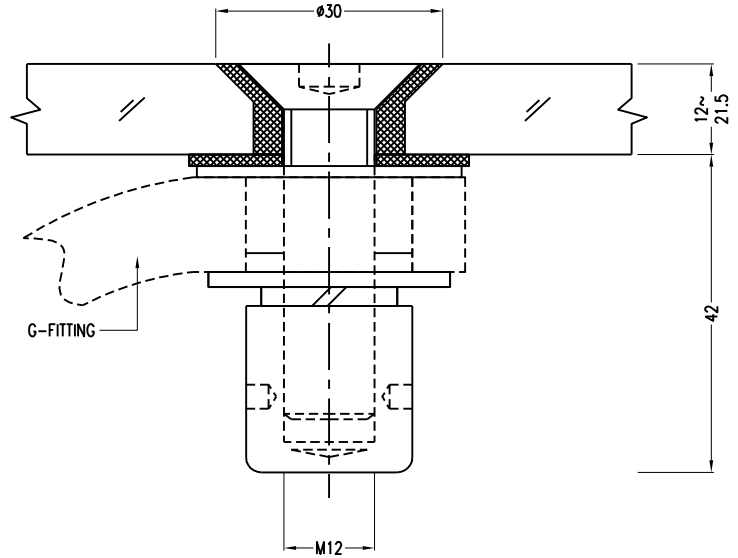

Glass Hole Ø

Adjustable Flat Head Fixed Bolt

A-FHB2-M12

A-FHB2-M12

Adjustable Flat Head Fixed Bolt

Glass Hole Ø

PREFIT
FITTINGS FOR GLASS

FH-AB-M12

Flat Head Articulated Bolt

Glass Hole Ø

Adjustable Flat Head Articulated Bolt

A-FH-AB-M12

A-FH-AB-M12

Adjustable Flat Head Articulated Bolt

Glass Hole Ø

PREFIT
FITTINGS FOR GLASS

CSB-M12

Countersunk Fixed Bolt

Glass Hole Ø

Countersunk Fixed Bolt

CSB2-M12

CSB2-M12

Countersunk Fixed Bolt

Glass Hole Ø