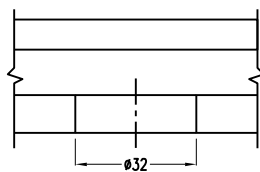

DG1B-M12

Double Glazed Fixed Bolt

Glass Hole Ø

Adjustable Double Glazed Fixed Bolt

A-DG1B-M12

A-DG1B-M12

Adjustable Double Glazed Fixed Bolt

Glass Hole Ø

PREFIT
FITTINGS FOR GLASS

DG1B-AB-M12

Flat Head Articulated Double Glazed Bolt

Glass Hole Ø

Adjustable Double Glazed Articulated Bolt

A-DG1-AB-M12

A-DG1-AB-M12

Adjustable Double Glazed Articulated Bolt