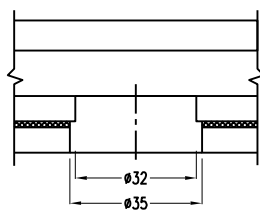

DG1B-M12

Double Glazed Fixed Bolt

Glass Hole Ø

Adjustable Double Glazed Fixed Bolt

A-DG1B-M12

A-DG1B-M12

Adjustable Double Glazed Fixed Bolt

Glass Hole Ø

PREFIT
FITTINGS FOR GLASS

DG1B-AB-M12

Flat Head Articulated Double Glazed Bolt

Glass Hole Ø

Adjustable Double Glazed Articulated Bolt

A-DG1-AB-M12

A-DG1-AB-M12

Adjustable Double Glazed Articulated Bolt