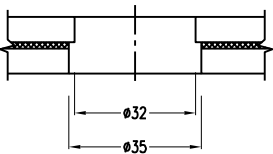

Glass Hole Ø

Adjustable Flat Head Fixed Bolt

A-FHB2-M12

A-FHB2-M12

Adjustable Flat Head Fixed Bolt

Glass Hole Ø

PREFIT
FITTINGS FOR GLASS

FH-AB-M12