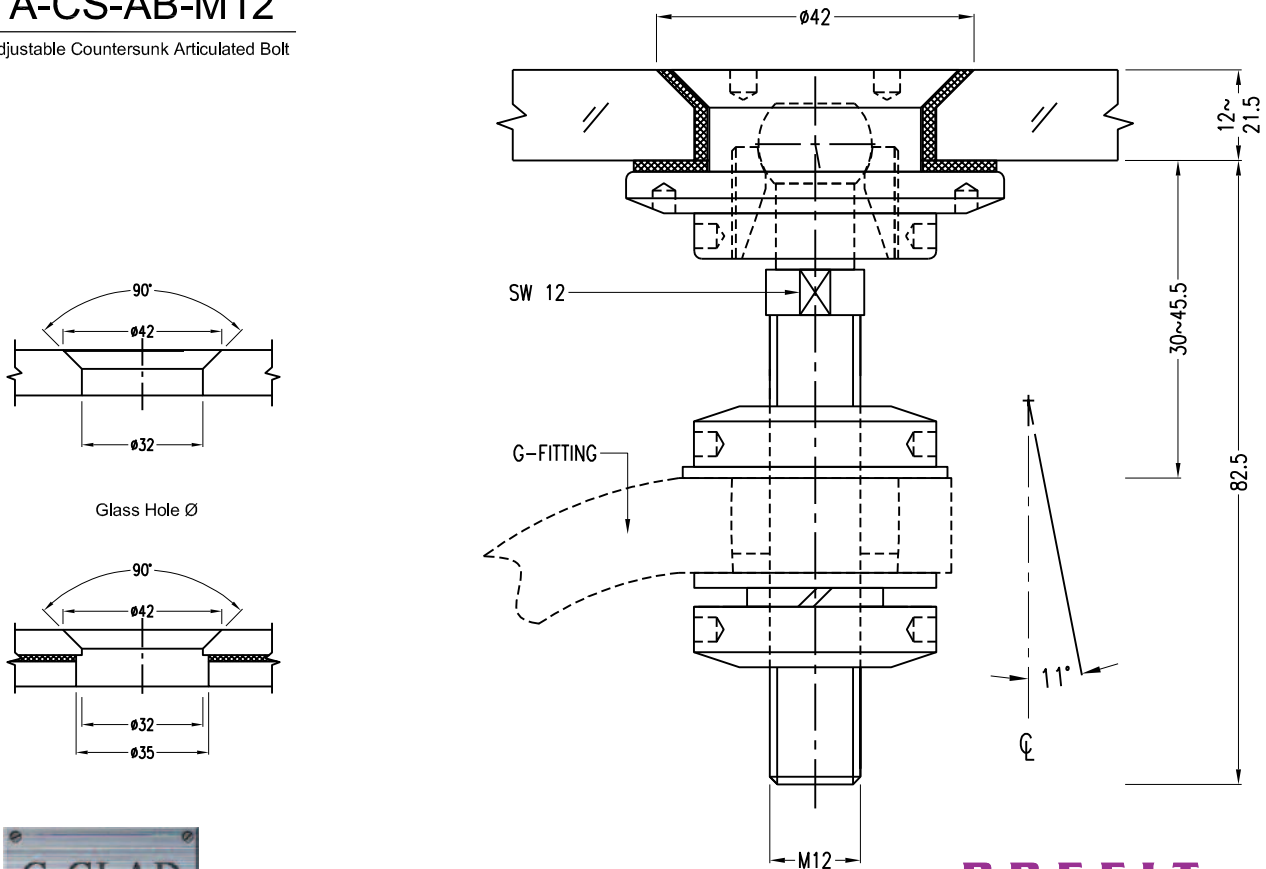

PREFIT
FITTINGS FOR GLASS

A-CSB-M12

Adjustable Countersunk Fixed Bolt

Glass Hole Ø

Adjustable Countersunk Fixed Bolt

A-CSB2-M12

A-CSB2-M12

Adjustable Countersunk Fixed Bolt

P R E F I T
FITTINGS FOR GLASS

CS-AB-M12

Countersunk Articulated Bolt

Adjustable Countersunk Articulated Bolt

A-CS-AB-M12

A-CS-AB-M12

Adjustable Countersunk Articulated Bolt

PREFIT
FITTINGS FOR GLASS

DG1B-M12

Double Glazed Fixed Bolt

Glass Hole Ø

Adjustable Double Glazed Fixed Bolt

A-DG1B-M12

A-DG1B-M12

Adjustable Double Glazed Fixed Bolt

Glass Hole Ø

PREFIT
FITTINGS FOR GLASS

DG1B-AB-M12

Flat Head Articulated Double Glazed Bolt

Glass Hole Ø

Adjustable Double Glazed Articulated Bolt

A-DG1-AB-M12

A-DG1-AB-M12

Adjustable Double Glazed Articulated Bolt