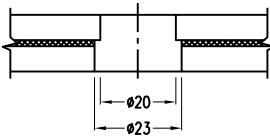

Flat Head Fixed Bolt

FHB2-M12

FHB2-M12

Flat Head Fixed Bolt

Glass Hole Ø

PREFIT
FITTINGS FOR GLASS

A-FHB-M12

Adjustable Flat Head Fixed Bolt