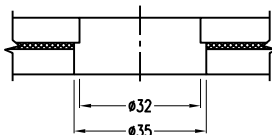

Flat Head Fixed Bolt

FHB2-M12

FHB2-M12

Flat Head Fixed Bolt

Glass Hole Ø

PREFIT
FITTINGS FOR GLASS

A-FHB-M12

Adjustable Flat Head Fixed Bolt

Glass Hole Ø

Adjustable Flat Head Fixed Bolt

A-FHB2-M12

A-FHB2-M12

Adjustable Flat Head Fixed Bolt

Glass Hole Ø

PREFIT
FITTINGS FOR GLASS

FH-AB-M12