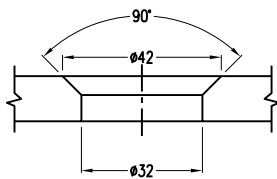

PREFIT
FITTINGS FOR GLASS

A-CSB-M12

Adjustable Countersunk Fixed Bolt

Glass Hole Ø

Adjustable Countersunk Fixed Bolt

A-CSB2-M12

A-CSB2-M12

Adjustable Countersunk Fixed Bolt