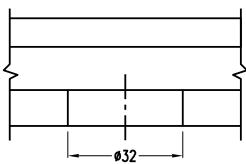

PREFIT
FITTINGS FOR GLASS

DG1B-AB-M12

Flat Head Articulated Double Glazed Bolt

Glass Hole Ø

Adjustable Double Glazed Articulated Bolt

A-DG1-AB-M12

A-DG1-AB-M12

Adjustable Double Glazed Articulated Bolt