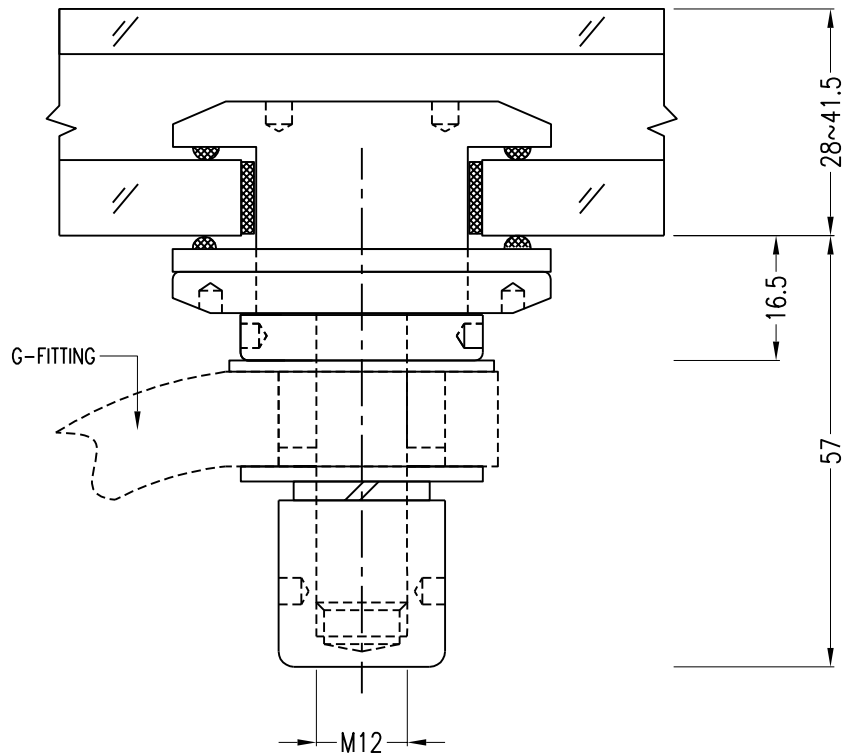

PREFIT
FITTINGS FOR GLASS

A-CSB-M12

Adjustable Countersunk Fixed Bolt

Glass Hole Ø

Adjustable Countersunk Fixed Bolt

A-CSB2-M12

A-CSB2-M12

Adjustable Countersunk Fixed Bolt

P R E F I T
FITTINGS FOR GLASS

CS-AB-M12

Countersunk Articulated Bolt

Adjustable Countersunk Articulated Bolt

A-CS-AB-M12

A-CS-AB-M12

Adjustable Countersunk Articulated Bolt

PREFIT
FITTINGS FOR GLASS

DG1B-M12

Double Glazed Fixed Bolt

Glass Hole Ø

Adjustable Double Glazed Fixed Bolt

A-DG1B-M12

A-DG1B-M12

Adjustable Double Glazed Fixed Bolt

Glass Hole Ø

PREFIT
FITTINGS FOR GLASS

DG1B-AB-M12

Flat Head Articulated Double Glazed Bolt

Glass Hole Ø

Adjustable Double Glazed Articulated Bolt

A-DG1-AB-M12

A-DG1-AB-M12

Adjustable Double Glazed Articulated Bolt