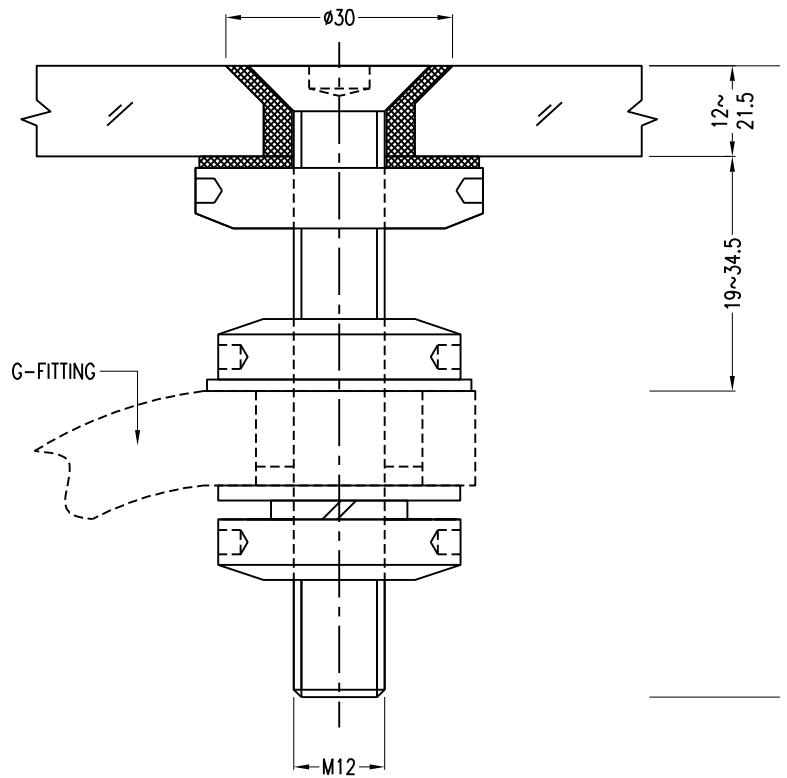

Flat Head Articulated Bolt

Glass Hole Ø

Adjustable Flat Head Articulated Bolt

A-FH-AB-M12

A-FH-AB-M12

Adjustable Flat Head Articulated Bolt

Glass Hole Ø

PREFIT
FITTINGS FOR GLASS

CSB-M12

Countersunk Fixed Bolt

Glass Hole Ø

Countersunk Fixed Bolt

CSB2-M12

CSB2-M12

Countersunk Fixed Bolt

Glass Hole Ø

PREFIT
FITTINGS FOR GLASS

A-CSB-M12

Adjustable Countersunk Fixed Bolt

Glass Hole Ø

Adjustable Countersunk Fixed Bolt

A-CSB2-M12

A-CSB2-M12

Adjustable Countersunk Fixed Bolt

DG1B-M12

Double Glazed Fixed Bolt

Glass Hole Ø

Adjustable Double Glazed Fixed Bolt

A-DG1B-M12

A-DG1B-M12

Adjustable Double Glazed Fixed Bolt

Glass Hole Ø