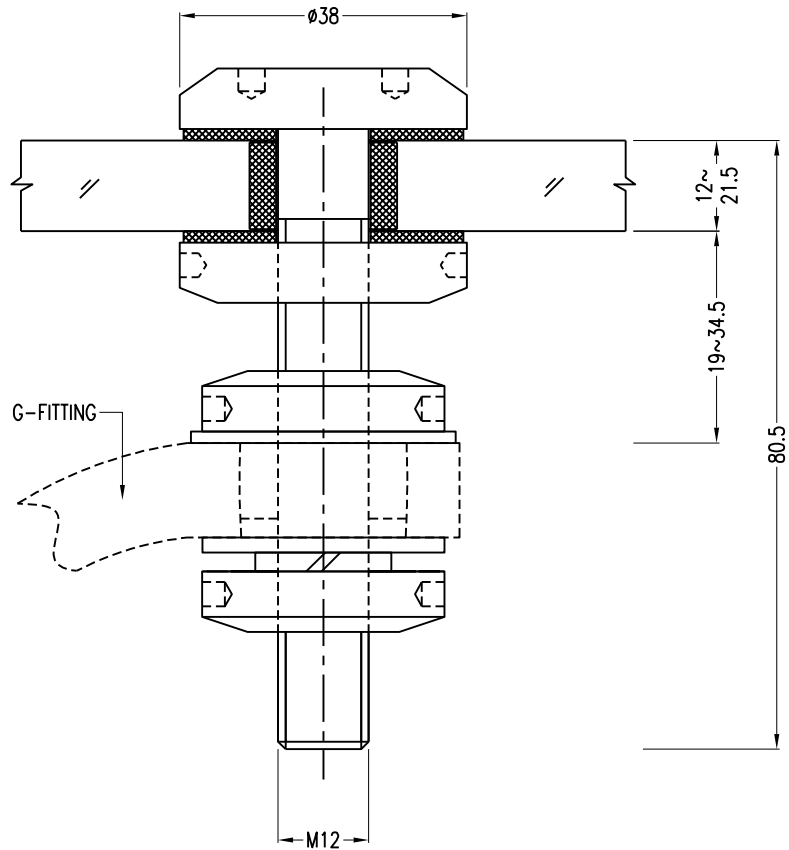

2010

Section 2 - Bolts & Connectors

www.prefit-fittings.co.uk/structural
020 8961 4777

Articulated
Adjustable
Countersunk
Fixed
Flat Head
Double Glazed
Fitting Instructions

FHB-M12

Flat Head Fixed Bolt

Glass Hole Ø

Flat Head Fixed Bolt

FHB2-M12

FHB2-M12

Flat Head Fixed Bolt

Glass Hole Ø

PREFIT
FITTINGS FOR GLASS

A-FHB-M12

Adjustable Flat Head Fixed Bolt

Glass Hole Ø

Adjustable Flat Head Fixed Bolt

A-FHB2-M12

A-FHB2-M12

Adjustable Flat Head Fixed Bolt

Glass Hole Ø

PREFIT
FITTINGS FOR GLASS

FH-AB-M12

Flat Head Articulated Bolt

Glass Hole Ø

Adjustable Flat Head Articulated Bolt

A-FH-AB-M12

A-FH-AB-M12

Adjustable Flat Head Articulated Bolt

Glass Hole Ø

PREFIT
FITTINGS FOR GLASS