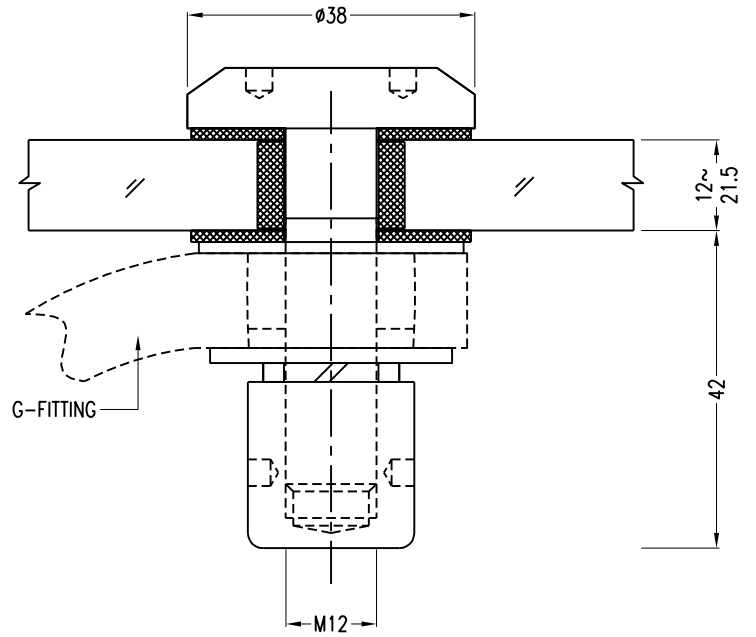

2010

Section 2 - Bolts & Connectors

www.prefit-fittings.co.uk/structural
020 8961 4777

Articulated
Adjustable
Countersunk
Fixed
Flat Head
Double Glazed
Fitting Instructions

FHB-M12

Flat Head Fixed Bolt

Glass Hole Ø

Flat Head Fixed Bolt

FHB2-M12

FHB2-M12

Flat Head Fixed Bolt

Glass Hole Ø

PREFIT
FITTINGS FOR GLASS

A-FHB-M12

Adjustable Flat Head Fixed Bolt

Glass Hole Ø

Adjustable Flat Head Fixed Bolt

A-FHB2-M12

A-FHB2-M12

Adjustable Flat Head Fixed Bolt

Glass Hole Ø

PREFIT
FITTINGS FOR GLASS

FH-AB-M12