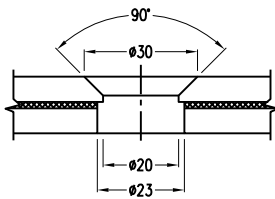

CSB-M12

Countersunk Fixed Bolt

Glass Hole Ø

Countersunk Fixed Bolt

CSB2-M12

CSB2-M12

Countersunk Fixed Bolt

Glass Hole Ø

PREFIT
FITTINGS FOR GLASS