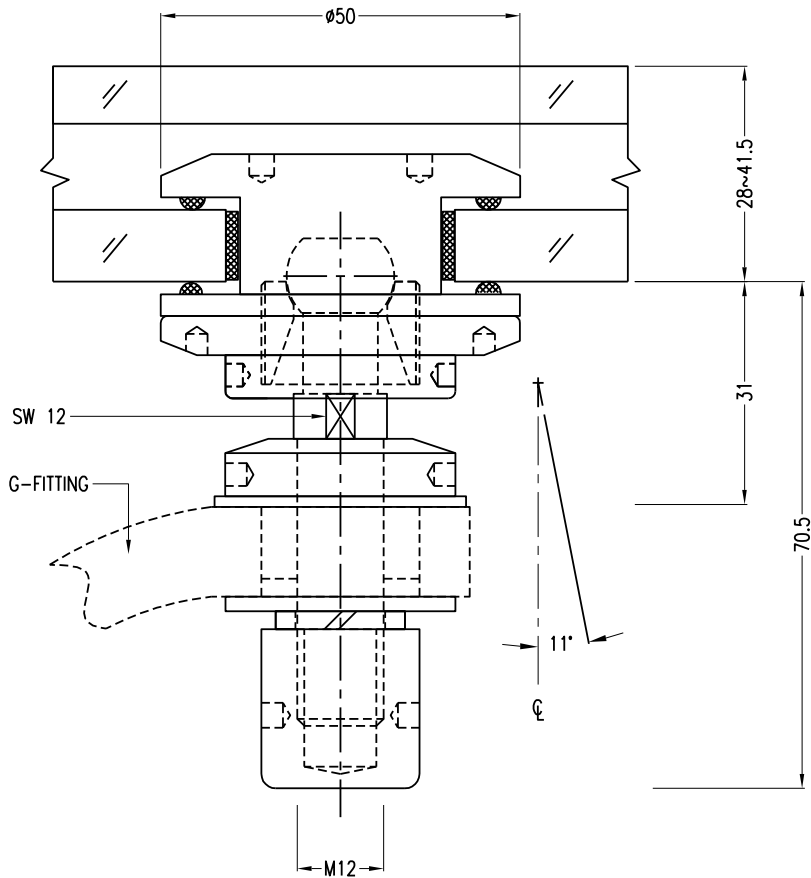

PREFIT
FITTINGS FOR GLASS

A-CSB-M12

Adjustable Countersunk Fixed Bolt

Glass Hole Ø

Adjustable Countersunk Fixed Bolt

A-CSB2-M12

A-CSB2-M12

Adjustable Countersunk Fixed Bolt

DG1B-M12

Double Glazed Fixed Bolt

Glass Hole Ø

Adjustable Double Glazed Fixed Bolt

A-DG1B-M12

A-DG1B-M12

Adjustable Double Glazed Fixed Bolt

Glass Hole Ø

PREFIT
FITTINGS FOR GLASS

DG1B-AB-M12

Flat Head Articulated Double Glazed Bolt

Glass Hole Ø

Adjustable Double Glazed Articulated Bolt

A-DG1-AB-M12

A-DG1-AB-M12

Adjustable Double Glazed Articulated Bolt

Glass Hole Ø

PREFIT
FITTINGS FOR GLASS