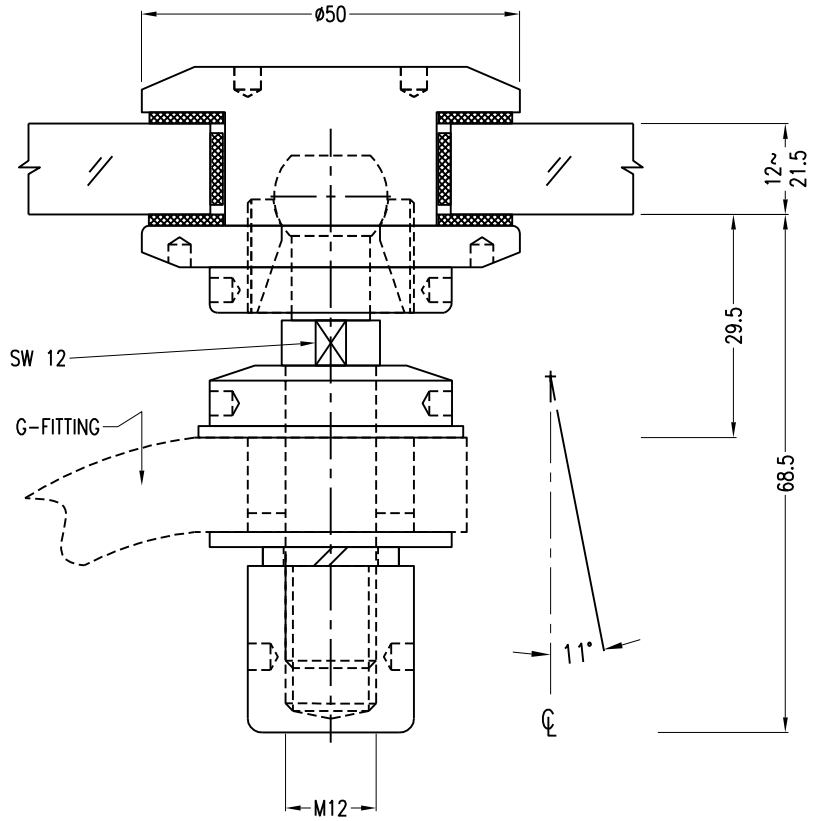

Flat Head Fixed Bolt

FHB2-M12

FHB2-M12

Flat Head Fixed Bolt

Glass Hole Ø

PREFIT
FITTINGS FOR GLASS

A-FHB-M12

Adjustable Flat Head Fixed Bolt

Glass Hole Ø

Adjustable Flat Head Fixed Bolt

A-FHB2-M12

A-FHB2-M12

Adjustable Flat Head Fixed Bolt

Glass Hole Ø

PREFIT
FITTINGS FOR GLASS

FH-AB-M12

Flat Head Articulated Bolt

Glass Hole Ø

Adjustable Flat Head Articulated Bolt

A-FH-AB-M12

A-FH-AB-M12

Adjustable Flat Head Articulated Bolt

Glass Hole Ø

PREFIT
FITTINGS FOR GLASS

CSB-M12

Countersunk Fixed Bolt

Glass Hole Ø

Countersunk Fixed Bolt

CSB2-M12

CSB2-M12

Countersunk Fixed Bolt

Glass Hole Ø