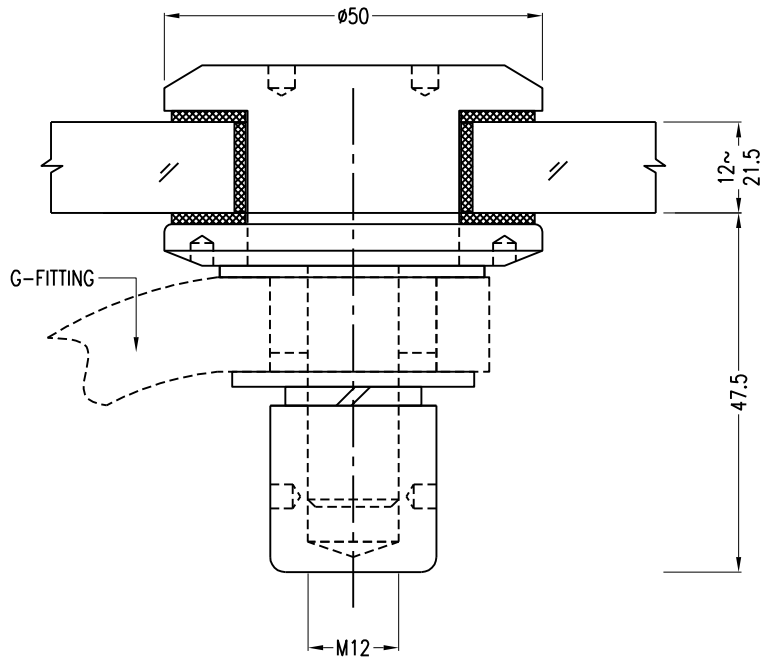

Flat Head Fixed Bolt

FHB2-M12

FHB2-M12

Flat Head Fixed Bolt

Glass Hole Ø

PREFIT
FITTINGS FOR GLASS

A-FHB-M12

Adjustable Flat Head Fixed Bolt

Glass Hole Ø

Adjustable Flat Head Fixed Bolt

A-FHB2-M12

A-FHB2-M12

Adjustable Flat Head Fixed Bolt

Glass Hole Ø

PREFIT
FITTINGS FOR GLASS

FH-AB-M12