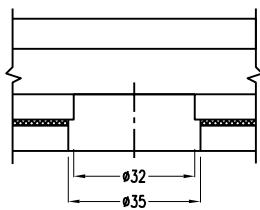

P R E F I T
FITTINGS FOR GLASS

CS-AB-M12

Countersunk Articulated Bolt

Adjustable Countersunk Articulated Bolt

A-CS-AB-M12

A-CS-AB-M12

Adjustable Countersunk Articulated Bolt

PREFIT
FITTINGS FOR GLASS

DG1B-M12

Double Glazed Fixed Bolt

Glass Hole Ø

Adjustable Double Glazed Fixed Bolt

A-DG1B-M12

A-DG1B-M12

Adjustable Double Glazed Fixed Bolt

Glass Hole Ø