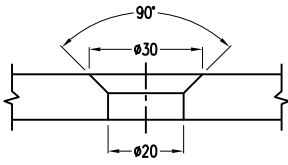

CSB-M12

Countersunk Fixed Bolt

Glass Hole Ø