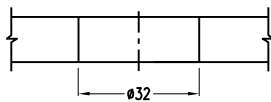

Flat Head Articulated Bolt

Glass Hole Ø

Adjustable Flat Head Articulated Bolt

A-FH-AB-M12

A-FH-AB-M12

Adjustable Flat Head Articulated Bolt

Glass Hole Ø

PREFIT
FITTINGS FOR GLASS