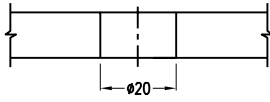

FHB-M12

Flat Head Fixed Bolt

Glass Hole Ø