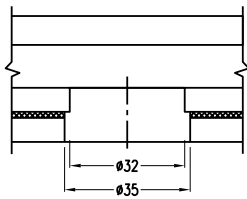

DG1B-M12

Double Glazed Fixed Bolt

Glass Hole Ø

Adjustable Double Glazed Fixed Bolt

A-DG1B-M12

A-DG1B-M12

Adjustable Double Glazed Fixed Bolt

Glass Hole Ø

PREFIT
FITTINGS FOR GLASS

DG1B-AB-M12

Flat Head Articulated Double Glazed Bolt

Glass Hole Ø

Adjustable Double Glazed Articulated Bolt

A-DG1-AB-M12

A-DG1-AB-M12

Adjustable Double Glazed Articulated Bolt