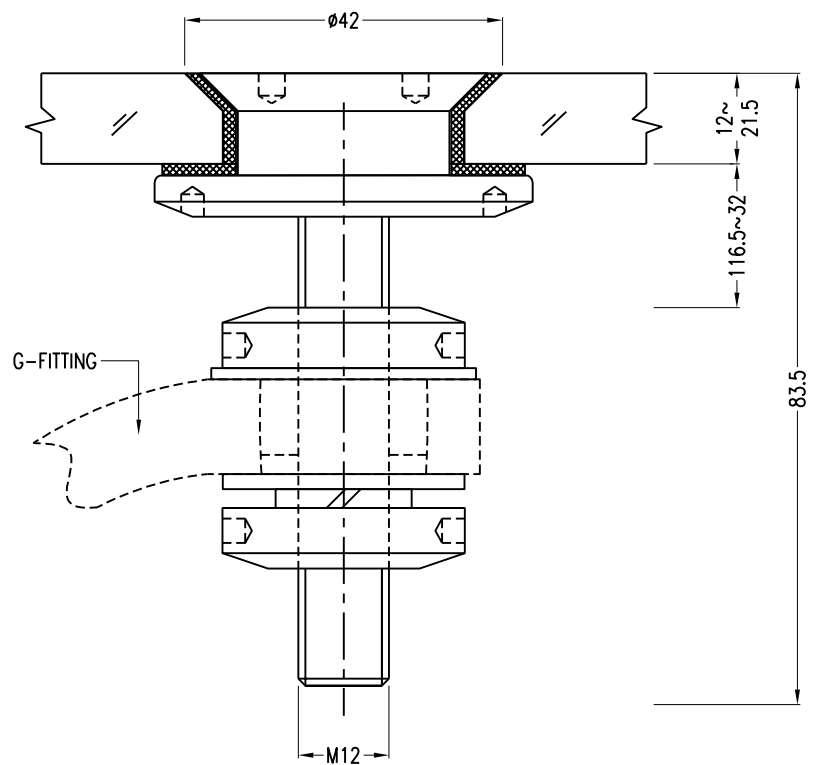

CSB-M12

Countersunk Fixed Bolt

Glass Hole Ø

Countersunk Fixed Bolt

CSB2-M12

CSB2-M12

Countersunk Fixed Bolt

Glass Hole Ø

PREFIT
FITTINGS FOR GLASS

A-CSB-M12

Adjustable Countersunk Fixed Bolt

Glass Hole Ø

Adjustable Countersunk Fixed Bolt

A-CSB2-M12

A-CSB2-M12

Adjustable Countersunk Fixed Bolt

DG1B-M12

Double Glazed Fixed Bolt

Glass Hole Ø

Adjustable Double Glazed Fixed Bolt

A-DG1B-M12

A-DG1B-M12

Adjustable Double Glazed Fixed Bolt

Glass Hole Ø

PREFIT
FITTINGS FOR GLASS

DG1B-AB-M12

Flat Head Articulated Double Glazed Bolt

Glass Hole Ø

Adjustable Double Glazed Articulated Bolt

A-DG1-AB-M12

A-DG1-AB-M12

Adjustable Double Glazed Articulated Bolt