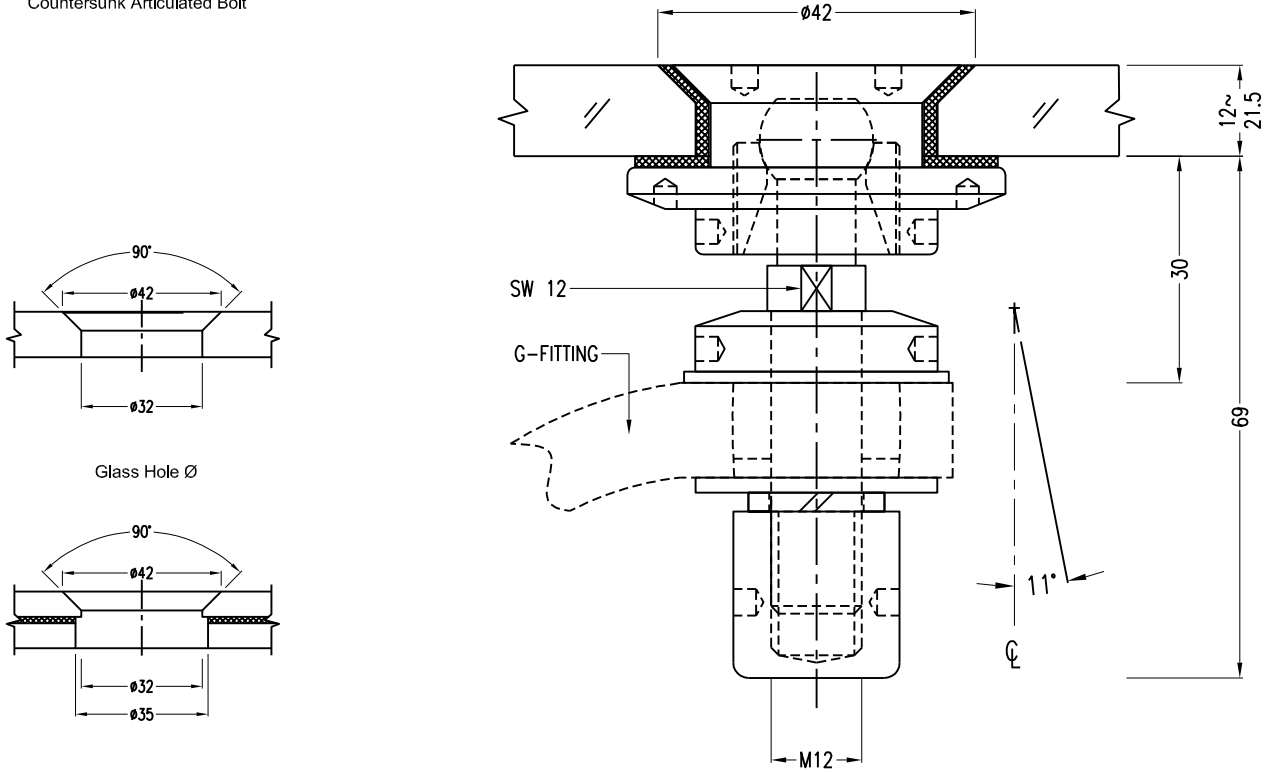

CS-AB-M12

Countersunk Articulated Bolt