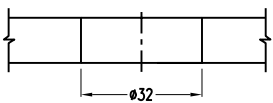

Glass Hole Ø

Adjustable Flat Head Fixed Bolt

A-FHB2-M12

A-FHB2-M12

Adjustable Flat Head Fixed Bolt

Glass Hole Ø

PREFIT
FITTINGS FOR GLASS

FH-AB-M12