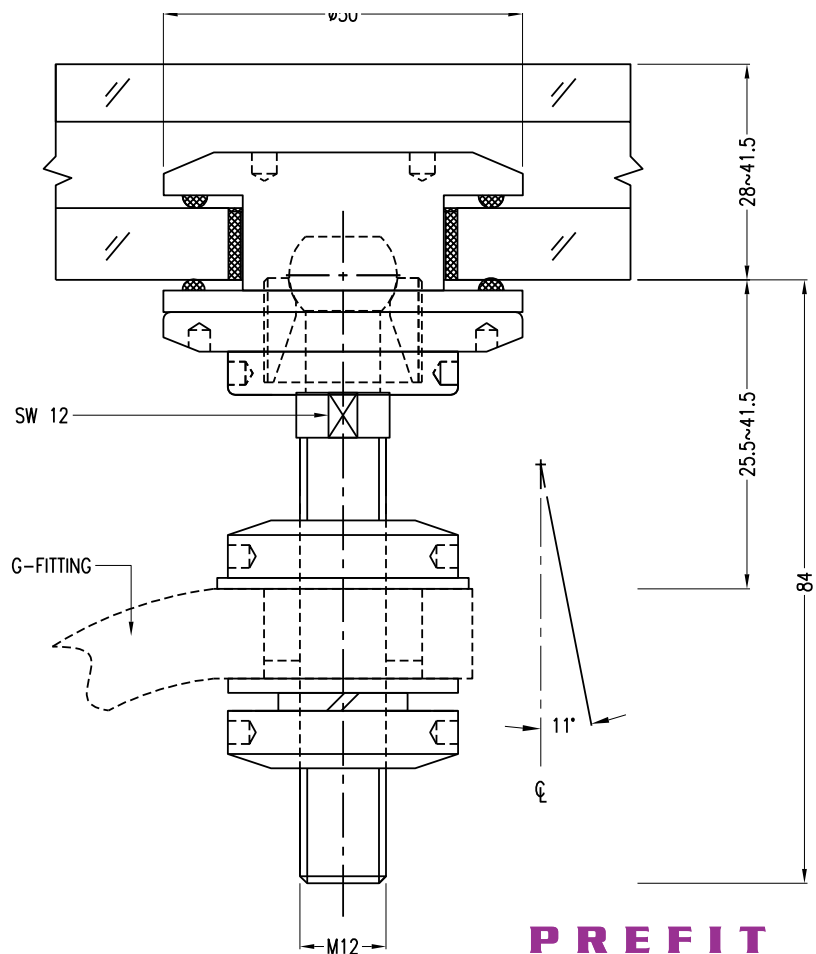

PREFIT
FITTINGS FOR GLASS

A-CSB-M12

Adjustable Countersunk Fixed Bolt

Glass Hole Ø

Adjustable Countersunk Fixed Bolt

A-CSB2-M12

A-CSB2-M12

Adjustable Countersunk Fixed Bolt

DG1B-M12

Double Glazed Fixed Bolt

Glass Hole Ø

Adjustable Double Glazed Fixed Bolt

A-DG1B-M12

A-DG1B-M12

Adjustable Double Glazed Fixed Bolt

Glass Hole Ø

PREFIT
FITTINGS FOR GLASS

DG1B-AB-M12

Flat Head Articulated Double Glazed Bolt

Glass Hole Ø

Adjustable Double Glazed Articulated Bolt

A-DG1-AB-M12

A-DG1-AB-M12

Adjustable Double Glazed Articulated Bolt

Glass Hole Ø

PREFIT
FITTINGS FOR GLASS