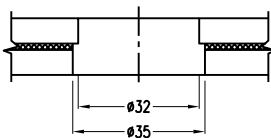

Flat Head Articulated Bolt

Glass Hole Ø

Adjustable Flat Head Articulated Bolt

A-FH-AB-M12

A-FH-AB-M12

Adjustable Flat Head Articulated Bolt

Glass Hole Ø

PREFIT
FITTINGS FOR GLASS